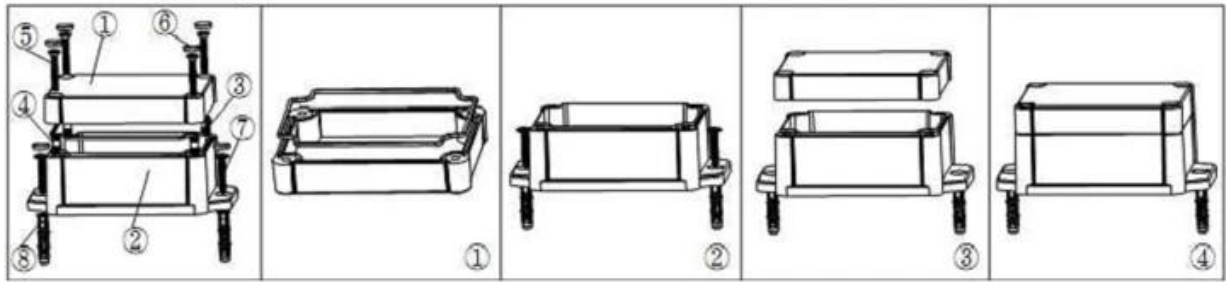

SZOMK

AK10001-A1

168*120*55 mm

6.6*4.7*2.2 inch

Material:ABS

Color:light grey

Net WT:237 g

Machining Service

Custom Colors

Various Sizes

①

Epitheca (1PCS)
Material:ABS
Color:Light Grey(FS20412)

②

Hypotheca (1PCS)
Material:ABS
Color:Light Grey(FS20412)

Gasket (1PCS)
Material:Rubber

Copper Nut(6PCS)
Material:Copper
Standard:M4*10
Color:Copper