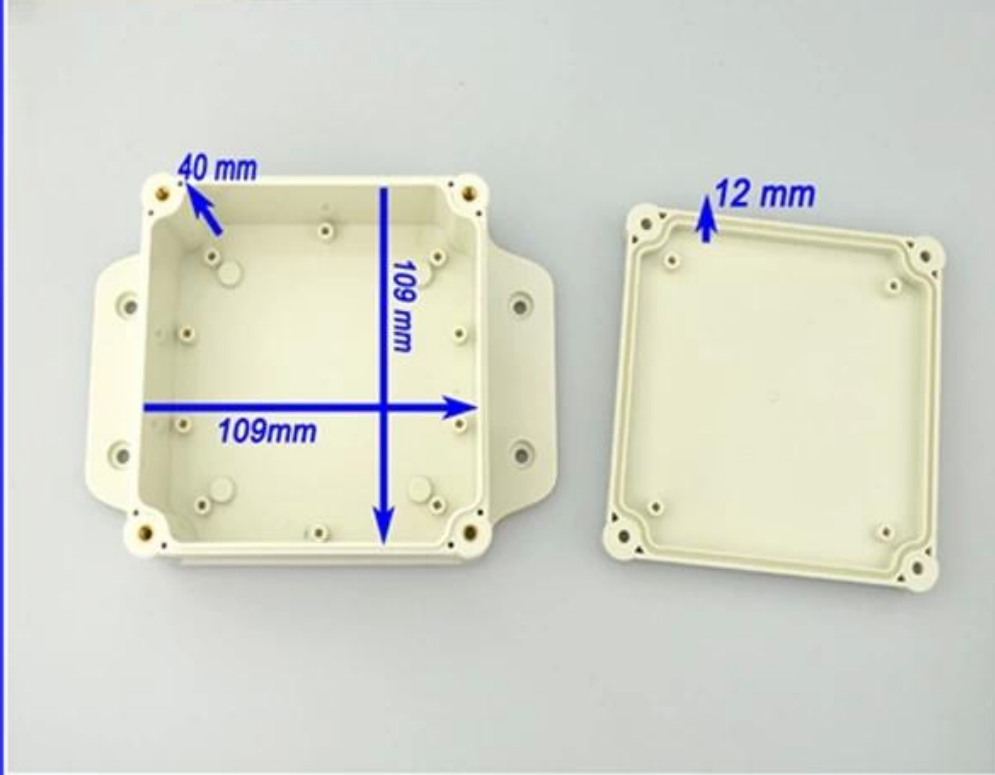

SZOMK

AK10001-A1

168*120*55 mm

6.6*4.7*2.2 inch

Material:ABS

Color:light grey

Net WT:237 g

Machining Service

Custom Colors

Various Sizes

①

Epitheca (1PCS)
Material:ABS
Color:Light Grey(FS20412)

②

Hypotheca (1PCS)
Material:ABS
Color:Light Grey(FS20412)

Gasket (1PCS)
Material:Rubber

Copper Nut(6PCS)
Material:Copper
Standard:M4*10
Color:Copper

Grub Screw(6PCS)
Material:Stainless Steel
Standard:M4*25

Screw Lid(6PCS)
Material:ABS
Color:Light Grey(FS20412)

Self-Tapping Screw(4PCS)
Material:Iron
Standard:M4*30

Wall Nail(4PCS)
Material:PP
Color:Light Grey(CM906)