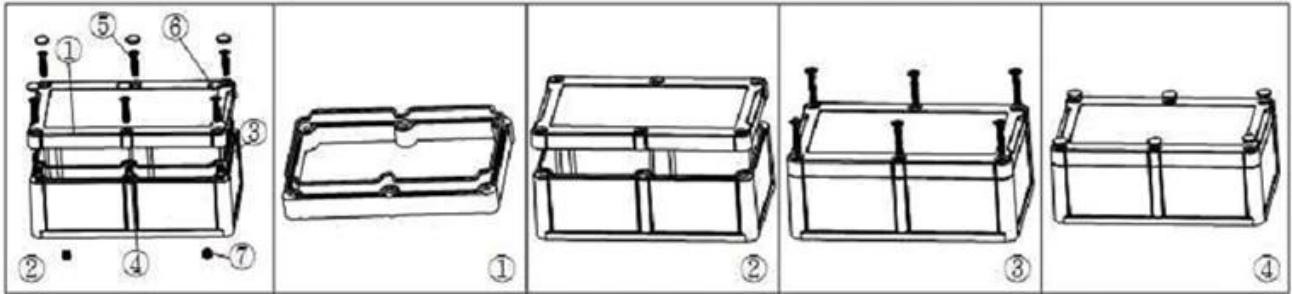

SZOMK

SZOMK

SZOMK

Epitheca (1PCS)
Material:ABS
Color:Light Grey(FS20412)

Hypotheca (1PCS)
Material:ABS
Color:Light Grey(FS20412)

Gasket (1PCS)
Material:Rubber
Size:113*113*1.8 mm

Copper Nut(6PCS)
Material:Copper
Standard:M4*10
Color:Copper

Grub Screw(6PCS)
Material:Stainless Steel
Standard:M4*25

Screw Lid(6PCS)
Material:ABS
Color:Light Grey(FS20412)

Self-Tapping Screw(4PCS)
Material:Iron
Standard:M4*30

Copper Nut(4PCS)
Material:M4*5
Color:Copper