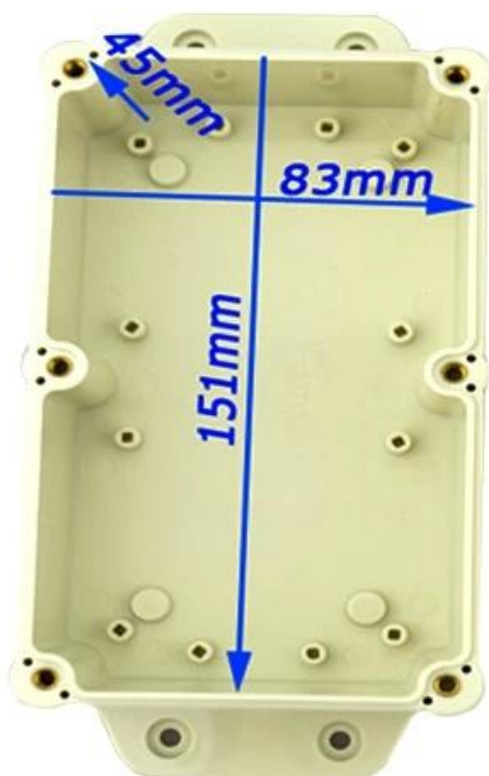

SZOMK

SZOMK

SZOMK

Epitheca (1PCS)
Material:ABS
Color:Light Grey(FS20412)

Hypotheca (1PCS)
Material:ABS
Color:Light Grey(FS20412)

Gasket (1PCS)
Material:Rubber
Size:113*113*1.8 mm

Copper Nut(6PCS)
Material:Copper
Standard:M4*10
Color:Copper

Grub Screw(6PCS)
Material:Stainless Steel
Standard:M4*25

Screw Lid(6PCS)
Material:ABS
Color:Light Grey(FS20412)

Self-Tapping Screw(4PCS)
Material:Iron
Standard:M4*30

Copper Nut(4PCS)
Material:M4*5
Color:Copper