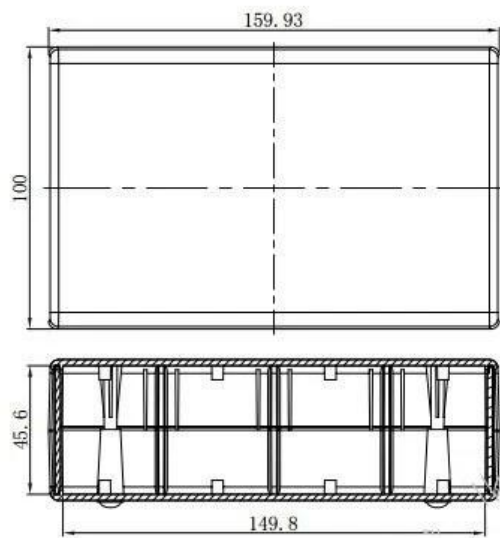

Customizable

cut holes  
sticker  
silk screen  
color

220 g

163\*100\*50 mm

6.42\*3.94\*1.97 inch

AK-D-03

**SZO MK**

**220 g**

**163\*100\*50 mm**

**6.42\*3.94\*1.97 inch**

**AK-D-03**

**SZO MK**

**Customizable**

cut holes  
sticker  
silk screen  
color

**220 g**

**163\*100\*50 mm**  
**6.42\*3.94\*1.97 inch**

### Desk top Plastic Box Sizerlist

BDH20001	105X75X36 MM	BDH20009	140X170X60MM
BDH20002	135X90X45MM	BDH20010	160X130X48MM
BDH20003	164X100X150MM	BDH20011	175X210X65MM
BDH20005	105X75X36 MM	BDH20012	180X140X60MM
BDH20006	135X90X45MM	BDH20013	200X190X76MM
BDH20007	164X100X50MM	BDH20014	230X210X86MM
		BDH20015	260X220X80MM
		BDH20016	290X260X80MM