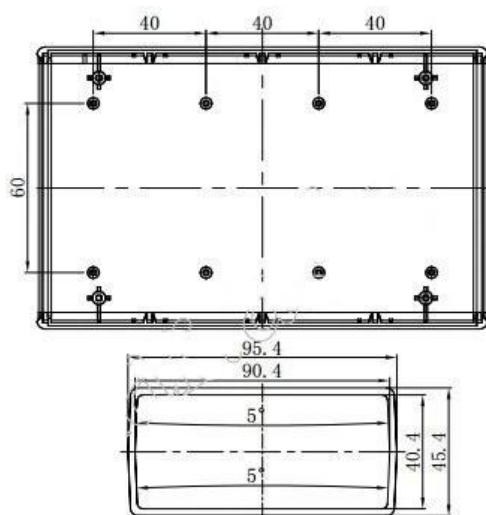

1. □□□□□□□□□□

2. □□□163x100x50mm

3. Color□□□□□□

SZO MK

Customizable

cut holes  
sticker  
silk screen  
color

220 g

163\*100\*50 mm  
6.42\*3.94\*1.97 inch

Customizable

cut holes  
sticker  
silk screen  
color

220 g

163\*100\*50 mm

6.42\*3.94\*1.97 inch

AK-D-03

**SZO MK**

**220 g**

**163\*100\*50 mm**

**6.42\*3.94\*1.97 inch**

**AK-D-03**

**SZO MK**

**Customizable**

cut holes  
sticker  
silk screen  
color

**220 g**

**163\*100\*50 mm**  
**6.42\*3.94\*1.97 inch**

### Desk top Plastic Box Sizerlist

BDH20001	105X75X36 MM	BDH20009	140X170X60MM
BDH20002	135X90X45MM	BDH20010	160X130X48MM
BDH20003	164X100X150MM	BDH20011	175X210X65MM
BDH20005	105X75X36 MM	BDH20012	180X140X60MM
BDH20006	135X90X45MM	BDH20013	200X190X76MM
BDH20007	164X100X50MM	BDH20014	230X210X86MM
		BDH20015	260X220X80MM
		BDH20016	290X260X80MM