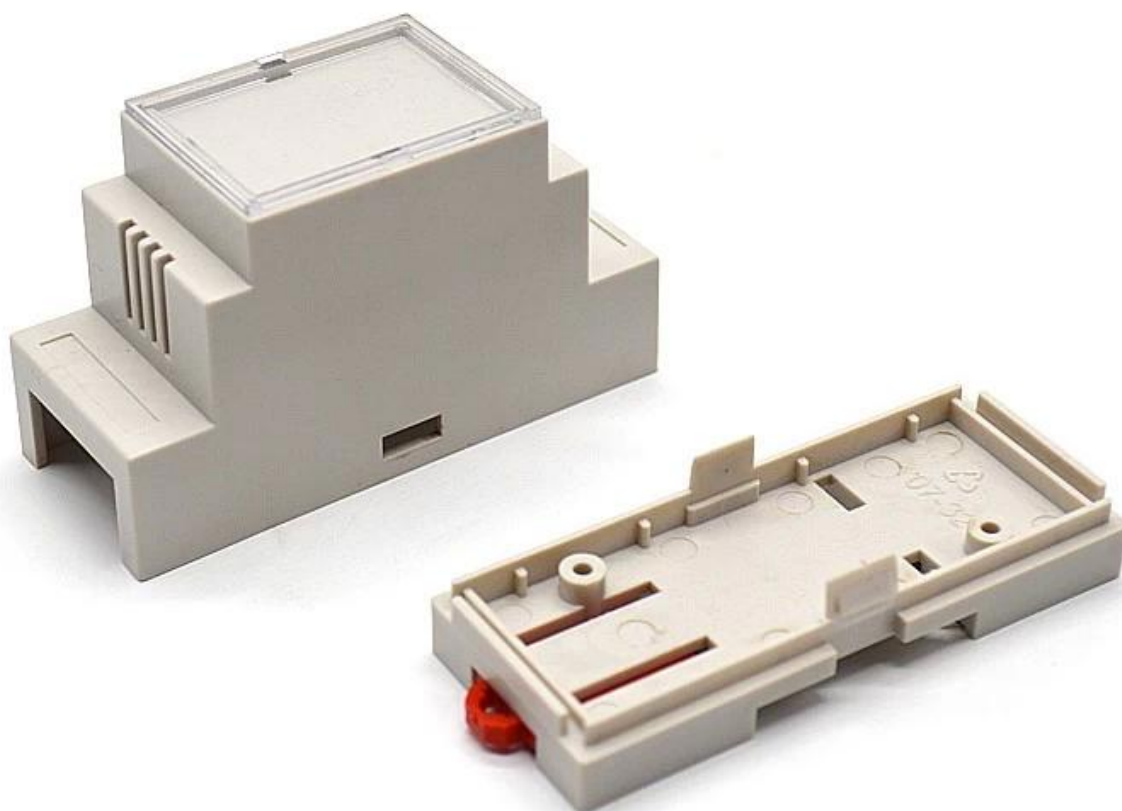

SZOMK din coverous repcb abs AK-DR-39 87 * 60 * 35mm

DIN ABS

- 1.
- 2.
- 3.

- 1
- 2
- 3
- 4

SZOMK

*Customizable
Cutout, sticker*

Weight: 37g

Size: 87*60*35 mm

Model No. AK-DR-39

3.43*2.36*1.38 inch

SZOMK

*Customizable
Cutout, sticker*

Weight: 37g

Size: 87*60*35 mm

Model No. AK-DR-39

3.43*2.36*1.38 inch

SZOMK

Customizable
Cutout, sticker

Weight: 37g

Size: 87*60*35 mm

Model No. AK-DR-39

3.43*2.36*1.38 inch

T/T, WESTERN UNION, MONEY
GRAM AND PAYPAL ACCPETED.

Skype: 13691908477