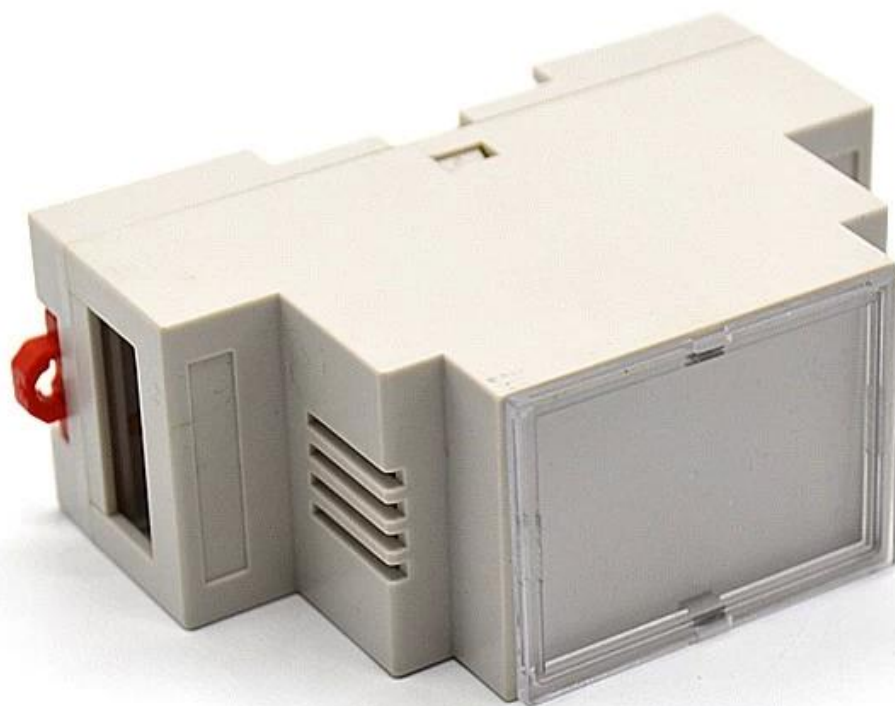

SZOMK din coverous repcb abs AK-DR-39 87 * 60 * 35mm

DIN ABS

- 1.
- 2.
- 3.

- 1
- 2
- 3
- 4

SZOMK

*Customizable
Cutout, sticker*

Weight: 37g

Size: 87*60*35 mm

Model No. AK-DR-39

3.43*2.36*1.38 inch

SZOMK

*Customizable
Cutout, sticker*

Weight: 37g

Size: 87*60*35 mm

Model No. AK-DR-39

3.43*2.36*1.38 inch

SZOMK

Customizable
Cutout, sticker

Weight: 37g

Size: 87*60*35 mm

Model No. AK-DR-39

3.43*2.36*1.38 inch

T/T, WESTERN UNION, MONEY
GRAM AND PAYPAL ACCPETED.

Skype: 13691908477