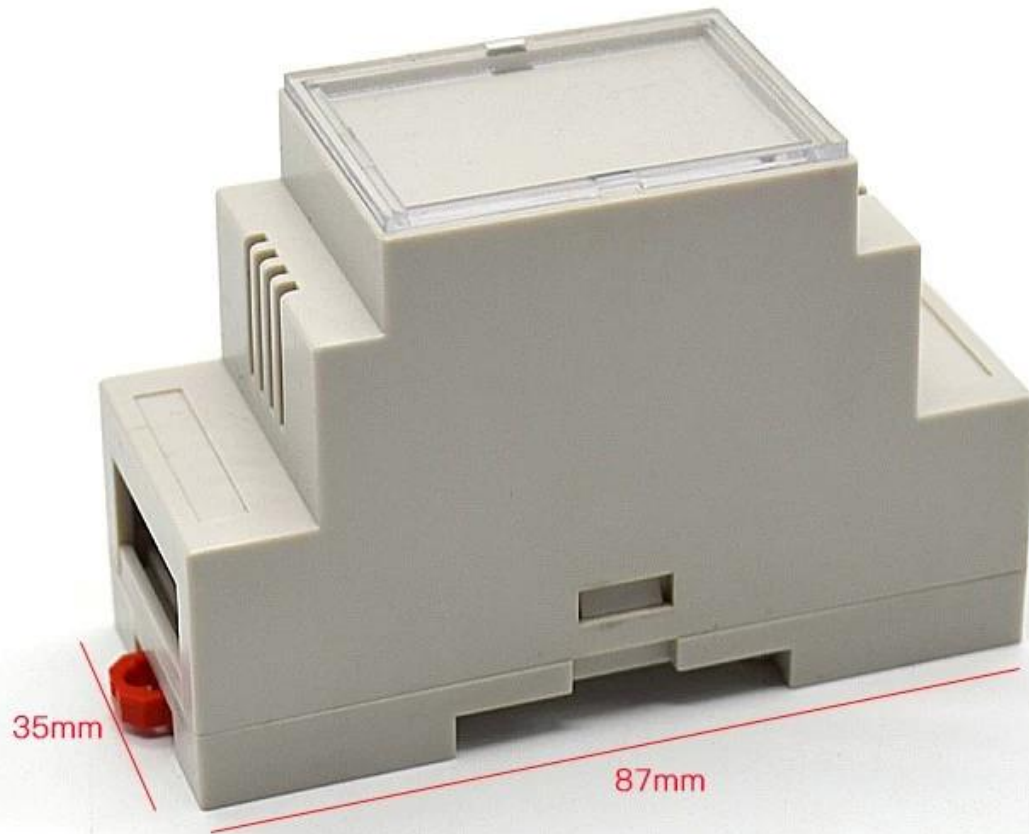

SZOMK din coverous repcb abs AK-DR-39 87 * 60 * 35mm

DIN ABS

- 1.
- 2.
- 3.

- 1
- 2
- 3
- 4

SZOMK

*Customizable
Cutout, sticker*

Weight: 37g

Size: 87*60*35 mm

Model No. AK-DR-39

3.43*2.36*1.38 inch

SZOMK

*Customizable
Cutout, sticker*

Weight: 37g

Size: 87*60*35 mm

Model No. AK-DR-39

3.43*2.36*1.38 inch

SZOMK

Customizable
Cutout, sticker

Weight: 37g

Size: 87*60*35 mm

Model No. AK-DR-39

3.43*2.36*1.38 inch

T/T, WESTERN UNION, MONEY
GRAM AND PAYPAL ACCPETED.

Skype: 13691908477