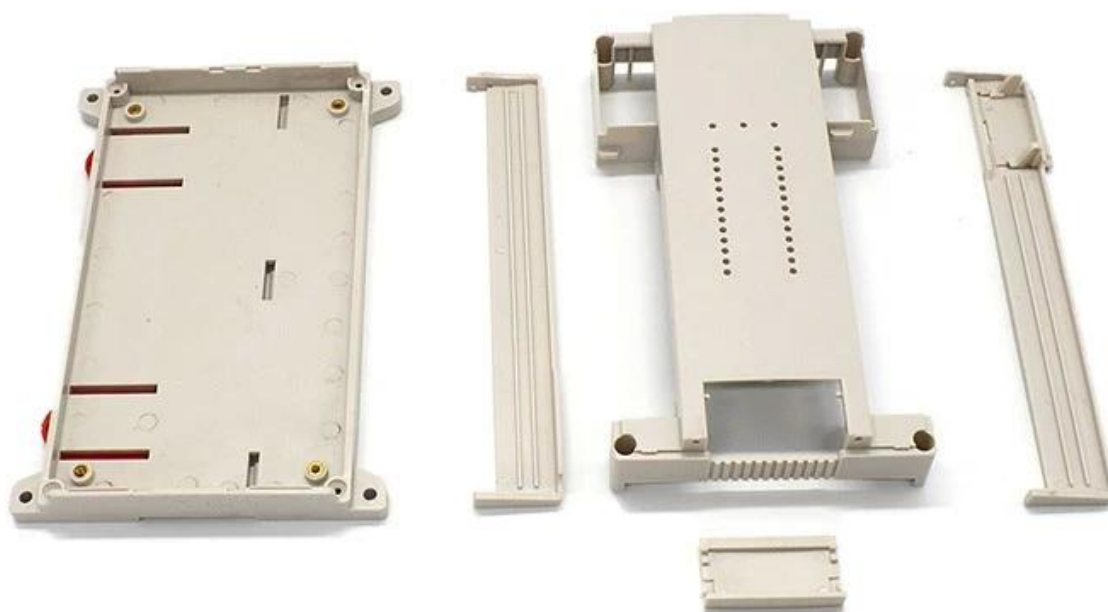

Model No. AK-P-20

6.614.53*1.57 inch

SZOMK

*Customizable
Cutout, sticker
Silkscreen, color*

Weight: 98g

Size: 168*115*40 mm

Model No. AK-P-20

6.614.53*1.57 inch

SZOMK

*Customizable
Cutout, sticker
Silkscreen, color*

Weight: 98g

Size: 168*115*40 mm

Model No. AK-P-20

6.614.53*1.57 inch

SZOMK

*Customizable
Cutout, sticker
Silkscreen, color*

Weight: 98g

Size: 168*115*40 mm

Model No. AK-P-20

6.614.53*1.57 inch

SZOMK

WE CAN DO

- ✓ *Provide thousands of public enclosure* *MOQ: 1 piece*
- ✓ *Small order custom* *MOQ: 20-30 pcs*
- ✓ *Design private custom enclosure (provide PCB)*
- ✓ *Molding, tooling (provide sample / STEP file)*