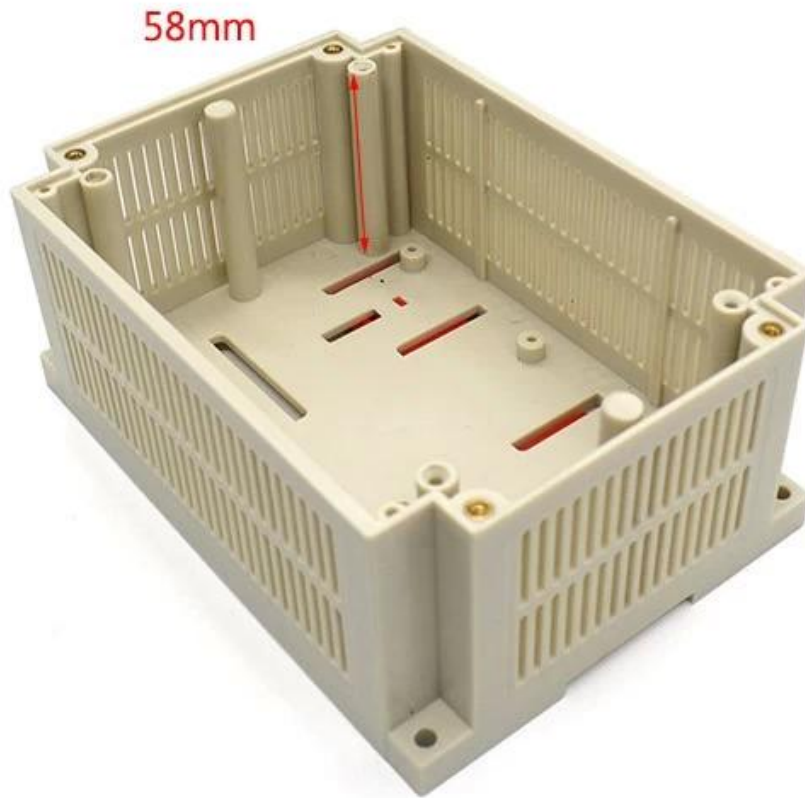

DIN PLC

- 1.
- 2.
- 3.

- 1
- 2
- 3
- 4

DIN PLC

SZOMK

*Customizable
Cutout, sticker
Silkscreen, color*

Weight: 135g

Size: 155*110*110 mm

Model No. AK-P-15

6.10*4.33*4.33 inch

SZOMK

*Customizable
Cutout, sticker
Silkscreen, color*

Weight: 135g

Size: 155*110*110 mm

Model No. AK-P-15

6.10*4.33*4.33 inch

SZOMK

*Customizable
Cutout, sticker
Silkscreen, color*

Weight: 135g

Size: 155*110*110 mm

Model No. AK-P-15

6.10*4.33*4.33 inch

SZOMK

*Customizable
Cutout, sticker
Silkscreen, color*

Weight: 135g

Size: 155*110*110 mm

Model No. AK-P-15

6.10*4.33*4.33 inch

□□□□

SZOMK

WE CAN DO

- ✓ **Provide thousands of public enclosure** *MOQ: 1 piece*
- ✓ **Small order custom** *MOQ: 20-30 pcs*
- ✓ **Design private custom enclosure (provide PCB)**
- ✓ **Molding, tooling (provide sample / STEP file)**