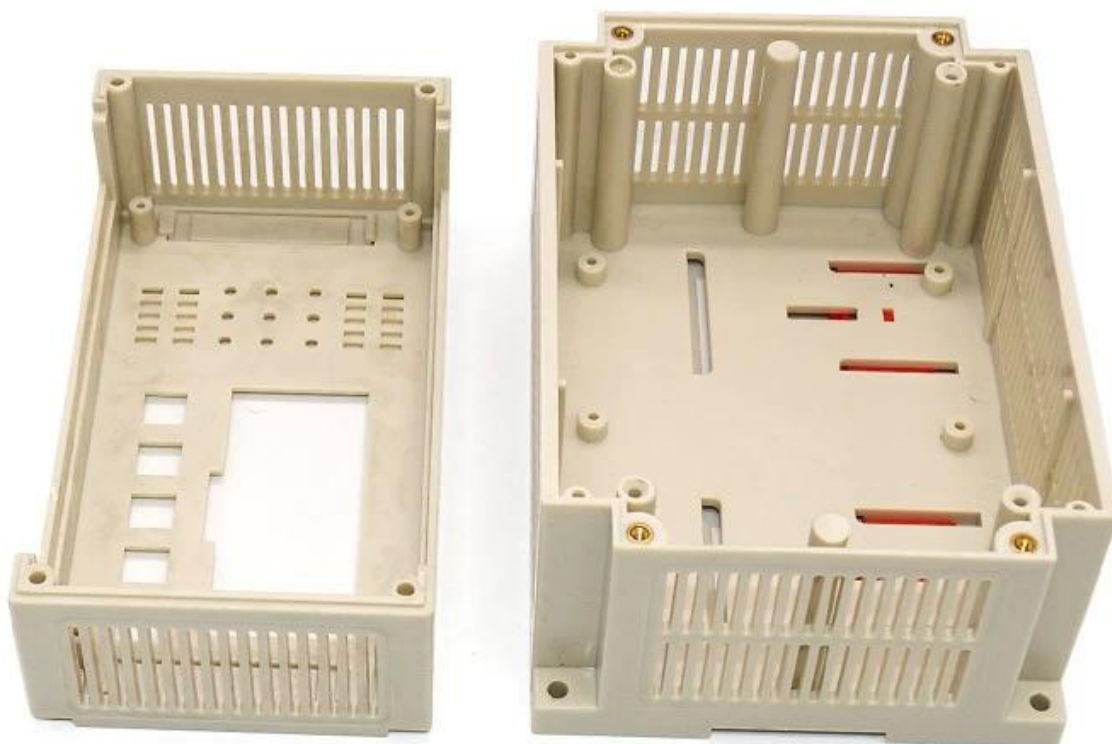

It is widely used in electronic, instrumentation, automation, communications, power supply units, student projects, amplifiers, Medical and wellness devices, test and measurement equipment, industrial control, peripheral devices and interfaces, switch boxes.

DIN PLC

- 1.
- 2.
- 3.

- 1
- 2
- 3
- 4

DIN PLC

SZOMK

*Customizable
Cutout, sticker
Silkscreen, color*

Weight: 135g

Size: 155*110*110 mm

Model No. AK-P-15

6.10*4.33*4.33 inch

SZOMK

*Customizable
Cutout, sticker
Silkscreen, color*

Weight: 135g

Size: 155*110*110 mm

Model No. AK-P-15

6.10*4.33*4.33 inch

SZOMK

*Customizable
Cutout, sticker
Silkscreen, color*

Weight: 135g

Size: 155*110*110 mm

Model No. AK-P-15

6.10*4.33*4.33 inch

SZOMK

*Customizable
Cutout, sticker
Silkscreen, color*