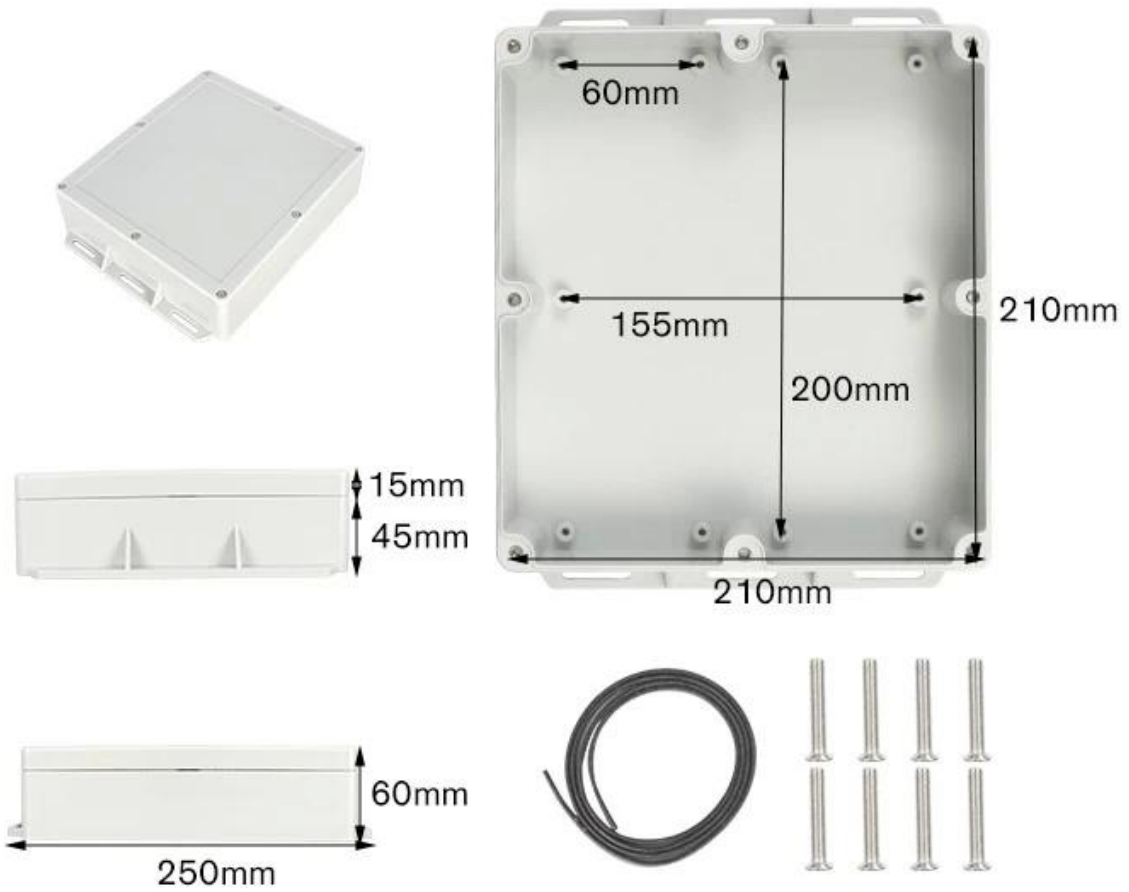

SZOMK

AK-01-56   250*220*60mm   510g