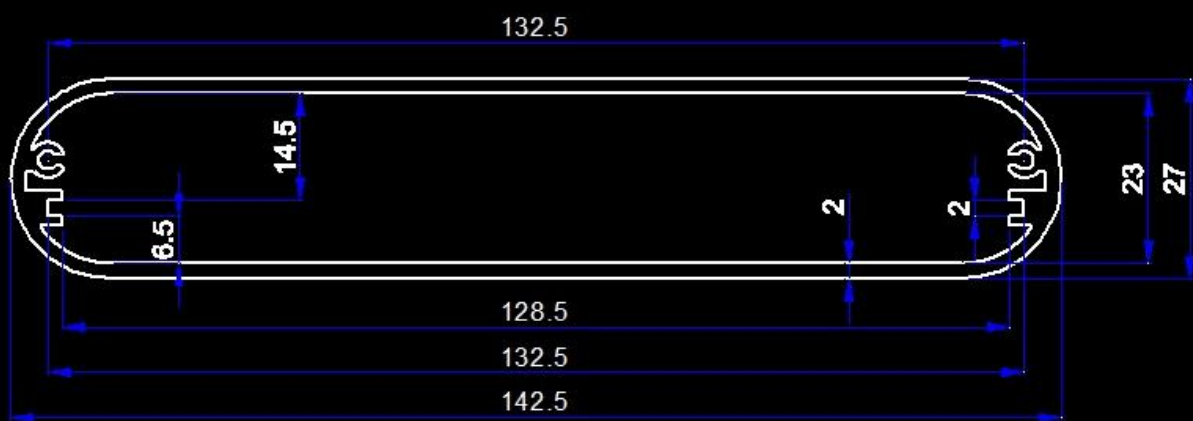

SZOMK

Customizable
cutout, sticker
silkscreen, color

Weight: 120g
Model No. AK-C-B20

Size: 1.06*5.63*3.74 inch
27*143*95 mm

SZOMK

Wall-mounting series

Size List:HxWxfree(mm)

Length can be random