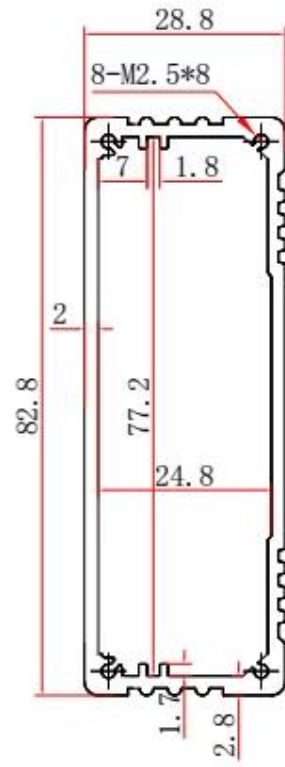

# SZOMK

Customizable  
cutout, sticker  
silkscreen, color

Weight: 155g  
Model No. AK-C-B21

Size: 1.13\*3.26\*4.33 inch  
28.8\*82.8\*110 mm

## Wall-mounting series

Size List:HxWxfree(mm)

Length can be random

AK-C-A1	36x147	AK-C-A17	40.5x97
AK-C-A2	41x147	AK-C-A18	80x234
AK-C-A3	29x129	AK-C-A19	40x80.5
AK-C-A4	28x104	AK-C-A20	33x105
AK-C-A5	32x155	AK-C-A21	39x96
AK-C-A6	71x190	AK-C-A22	24x76
AK-C-A7	46x190	AK-C-A23	58x180
AK-C-A8	38x88	AK-C-A24	29x164
AK-C-A9	48x204	AK-C-A25	61x147
AK-C-A10	38x150	AK-C-A26	35x120
AK-C-A11	55x150	AK-C-A27	36x85
AK-C-A12	45x138	AK-C-A28	28x165
AK-C-A13	55x147	AK-C-A29	52x165
AK-C-A14	30x67	AK-C-A30	33.5x103
AK-C-A15	73.5x250	AK-C-A31	39x144
AK-C-A16	24x80	AK-C-A32	26x66

## Nomal series

Size List:HxWxfree(mm)

Length can be random

AK-C-B1	45x70	AK-C-B33	35x80
AK-C-B2	23x44	AK-C-B34	28x84
AK-C-B3	43x96	AK-C-B35	27.5x66.2
AK-C-B4	24x64	AK-C-B36	47x132
AK-C-B5	27x66	AK-C-B37	25x58
AK-C-B6	48x58	AK-C-B38	22.4x61
AK-C-B7	25x40	AK-C-B39	30.5x72
AK-C-B8	20x54	AK-C-B40	27.5x81
AK-C-B9	44x80	AK-C-B41	29x108
AK-C-B10	19x52	AK-C-B42	40x93
AK-C-B11	22x104	AK-C-B43	45x240
AK-C-B12	38x63.5	AK-C-B44	30x80
AK-C-B13	33x70	AK-C-B45	42.7x65.8
AK-C-B14	32x23	AK-C-B46	33x61
AK-C-B15	29x75	AK-C-B47	45.2x70.8
AK-C-B16	25x82	AK-C-B48	30x79
AK-C-B17	35x65	AK-C-B49	24x58
AK-C-B18	39x80	AK-C-B50	35x90
AK-C-B19	29x67	AK-C-B51	29x65
AK-C-B20	27x142.5	AK-C-B52	22.5x43.5
AK-C-B21	28.8x82.8	AK-C-B53	48x100
AK-C-B22	45x122	AK-C-B54	30x55
AK-C-B23	32x82	AK-C-B55	40x30
AK-C-B24	40x157	AK-C-B56	56x75
AK-C-B25	32x138.5	AK-C-B57	23.5x64
AK-C-B26	25x66	AK-C-B58	42.5x68
AK-C-B27	24x70	AK-C-B59	23.5x101.2
AK-C-B28	19x45	AK-C-B60	33x76.2
AK-C-B29	22x55	AK-C-B61	45x60
AK-C-B30	25x64	AK-C-B62	35x70
AK-C-B31	29x46	AK-C-B63	46x66
AK-C-B32	47x88	AK-C-B64	28x122.3