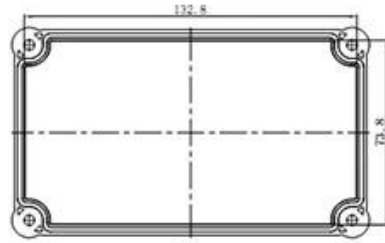

SZOMK

SZOMK

SZOMK

SZOMK

①
Epitheca (1PCS)
 Material:PC
 Color:Transparent

②
Hypotheca (1PCS)
 Material:ABS
 Color:Light Grey(FS20412)

Gasket (1PCS)
 Material:Rubber
 Size:96.5*64.5*1.8 mm

Copper Nut(6PCS)
 Material:Copper
 Standard:M4*10
 Color:Copper

Grub Screw(6PCS)
 Material:Stainless Steel
 Standard:M4*25

Screw Lid(6PCS)
 Material:ABS
 Color:Light Grey(FS20412)

Self-Tapping Screw(4PCS)
 Material:Iron
 Standard:M4*30

Wall Nail(4PCS)
 Material:PP
 Color:Light Grey(CM906)