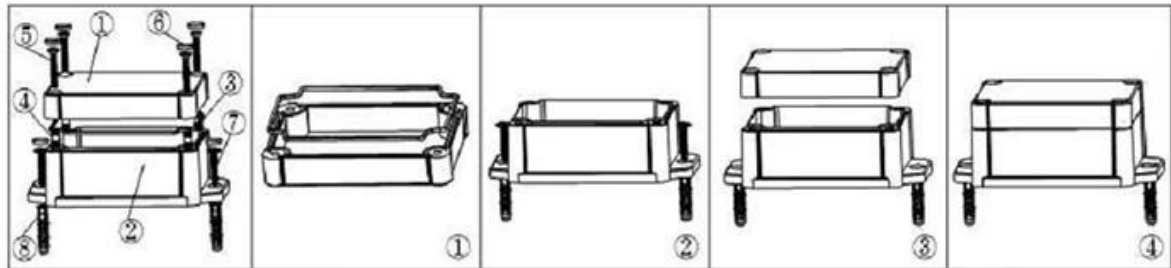

SZOMK

SZOMK

SZOMK

SZOMK

①
Epitheca (1PCS)
 Material:PC
 Color:Transparent

②
Hypotheca (1PCS)
 Material:ABS
 Color:Light Grey(FS20412)

Gasket (1PCS)
 Material:Rubber
 Size:96.5*64.5*1.8 mm

Copper Nut(6PCS)
 Material:Copper
 Standard:M4*10
 Color:Copper

Grub Screw(6PCS)
 Material:Stainless Steel
 Standard:M4*25

Screw Lid(6PCS)
 Material:ABS
 Color:Light Grey(FS20412)

Self-Tapping Screw(4PCS)
 Material:Iron
 Standard:M4*30

Wall Nail(4PCS)
 Material:PP
 Color:Light Grey(CM906)