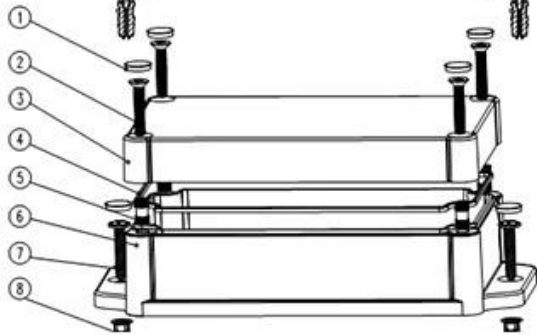

SZOMK

SZOMK

SZOMK

SZOMK

①
Epitheca (1PCS)
 Material:PC
 Color:Transparent

②
Hypotheca (1PCS)
 Material:ABS
 Color:Light Grey(FS20412)

Gasket (1PCS)
 Material:Rubber
 Size:96.5*64.5*1.8 mm

Copper Nut(6PCS)
 Material:Copper
 Standard:M4*10
 Color:Copper

Grub Screw(6PCS)
 Material:Stainless Steel
 Standard:M4*25

Screw Lid(6PCS)
 Material:ABS
 Color:Light Grey(FS20412)

Self-Tapping Screw(4PCS)
 Material:Iron
 Standard:M4*30

Wall Nail(4PCS)
 Material:PP
 Color:Light Grey(CM906)