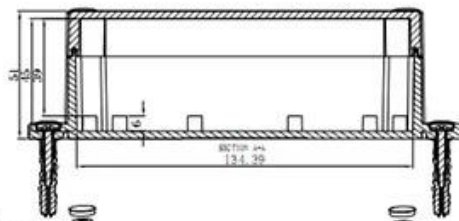

SZOMK

SZOMK

SZOMK

SZOMK

①
Epitheca (1PCS)
 Material:PC
 Color:Transparent

②
Hypotheca (1PCS)
 Material:ABS
 Color:Light Grey(FS20412)

Gasket (1PCS)
 Material:Rubber
 Size:96.5*64.5*1.8 mm

Copper Nut(6PCS)
 Material:Copper
 Standard:M4*10
 Color:Copper

Grub Screw(6PCS)
 Material:Stainless Steel
 Standard:M4*25

Screw Lid(6PCS)
 Material:ABS
 Color:Light Grey(FS20412)

Self-Tapping Screw(4PCS)
 Material:Iron
 Standard:M4*30

Wall Nail(4PCS)
 Material:PP
 Color:Light Grey(CM906)