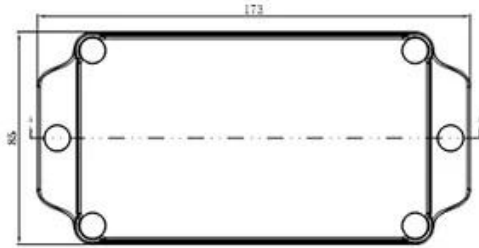

SZOMK

SZOMK

SZOMK

SZOMK

①
Epitheca (1PCS)
 Material:PC
 Color:Transparent

②
Hypotheca (1PCS)
 Material:ABS
 Color:Light Grey(FS20412)

Gasket (1PCS)
 Material:Rubber
 Size:96.5*64.5*1.8 mm

Copper Nut(6PCS)
 Material:Copper
 Standard:M4*10
 Color:Copper

Grub Screw(6PCS)
 Material:Stainless Steel
 Standard:M4*25

Screw Lid(6PCS)
 Material:ABS
 Color:Light Grey(FS20412)

Self-Tapping Screw(4PCS)
 Material:Iron
 Standard:M4*30

Wall Nail(4PCS)
 Material:PP
 Color:Light Grey(CM906)