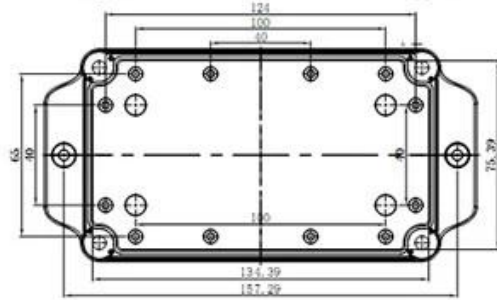

SZOMK

SZOMK

SZOMK

SZOMK

①
Epitheca (1PCS)
 Material:PC
 Color:Transparent

②
Hypotheca (1PCS)
 Material:ABS
 Color:Light Grey(FS20412)

Gasket (1PCS)
 Material:Rubber
 Size:96.5*64.5*1.8 mm

Copper Nut(6PCS)
 Material:Copper
 Standard:M4*10
 Color:Copper

Grub Screw(6PCS)
 Material:Stainless Steel
 Standard:M4*25

Screw Lid(6PCS)
 Material:ABS
 Color:Light Grey(FS20412)

Self-Tapping Screw(4PCS)
 Material:Iron
 Standard:M4*30

Wall Nail(4PCS)
 Material:PP
 Color:Light Grey(CM906)