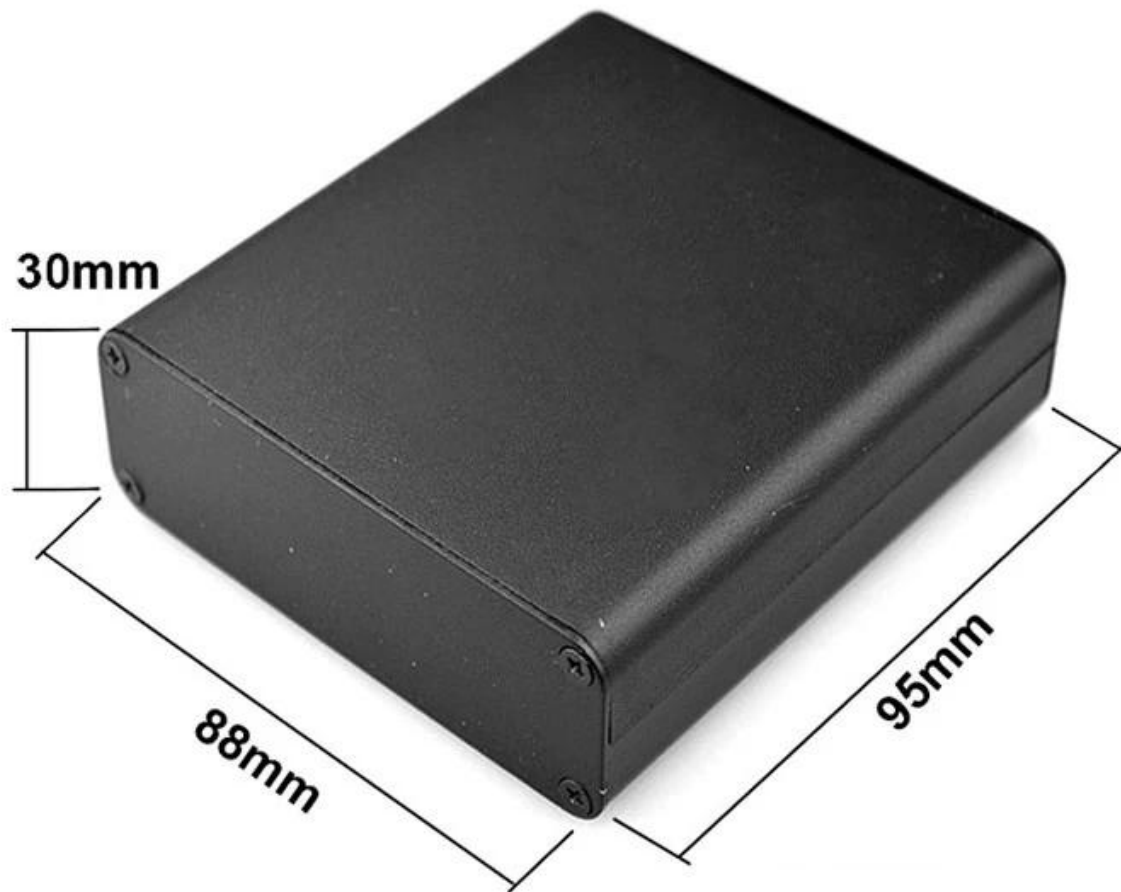

SZOMK

▶ **Enclosure Manufacturer**
www.chinaenclosure.com

SZOMK

Customizable
cutout, sticker
silkscreen, color

Weight: 150g
Model No. AK-C-C65

Size: 1.18*3.46*3.74 inch
30*88*95 mm

SZOMK

SZOMK