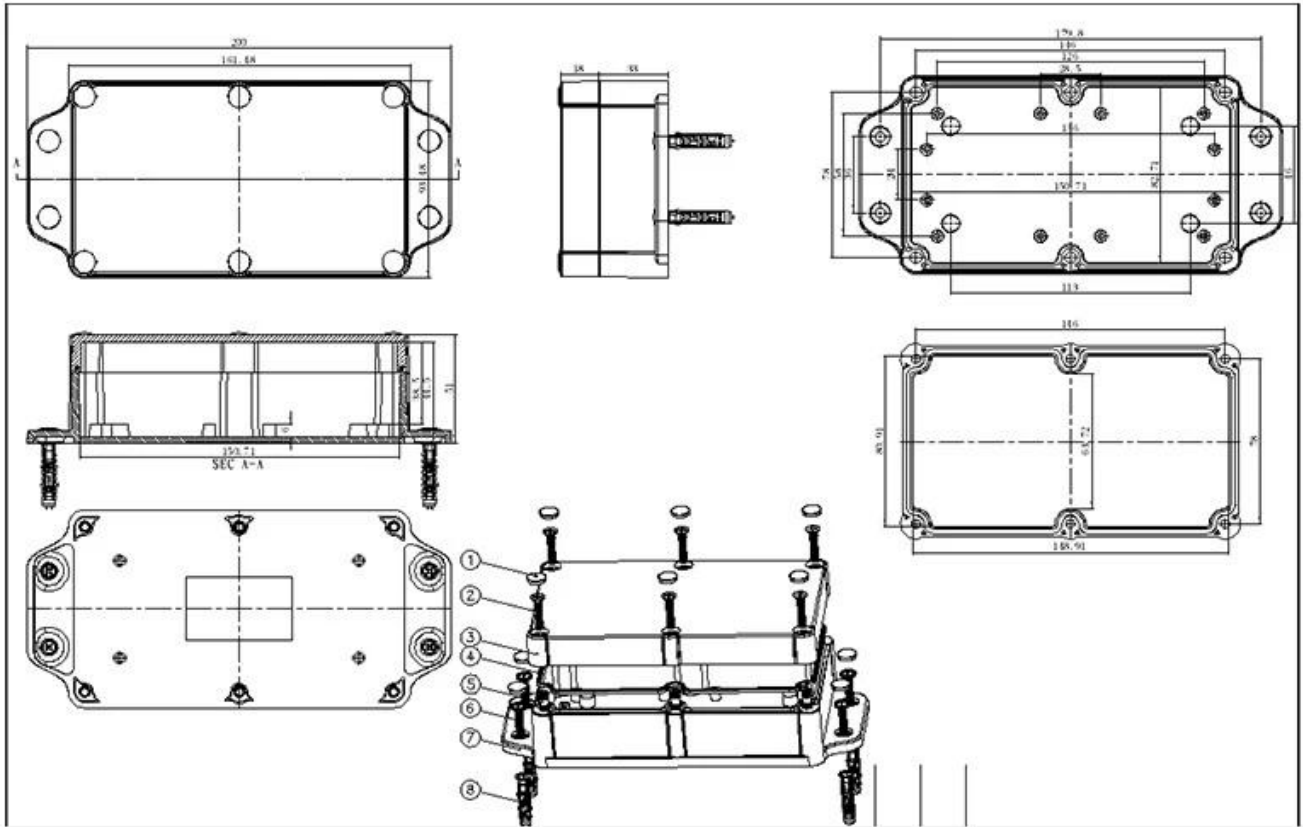

Grub Screw(6PCS)
Material:Stainless Steel
Standard:M4*25

Screw Lid(6PCS)
Material:ABS
Color:Light Grey(FS20412)

Self-Tapping Screw(4PCS)
Material:Iron
Standard:M4*30

Wall Nail(4PCS)
Material:PP
Color:Light Grey(CM906)