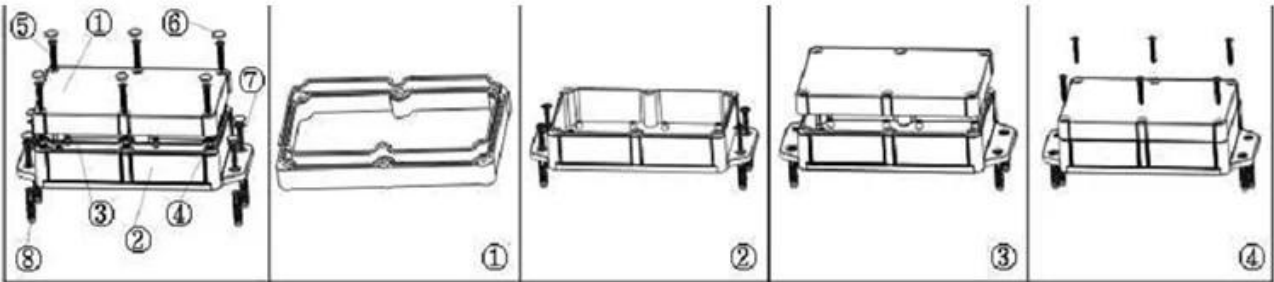

SZOMK

SZOMK

SZOMK

Epitheca (1PCS)
Material:PC
Color:Transparent

Hypotheca (1PCS)
Material:ABS
Color:Light Grey(FS20412)

Gasket (1PCS)
Material:Rubber

Copper Nut(6PCS)
Material:Copper
Standard:M4*10
Color:Copper

Grub Screw(6PCS)
Material:Stainless Steel
Standard:M4*25

Screw Lid(6PCS)
Material:ABS
Color:Light Grey(FS20412)

Self-Tapping Screw(4PCS)
Material:Iron
Standard:M4*30

Wall Nail(4PCS)
Material:PP
Color:Light Grey(CM906)