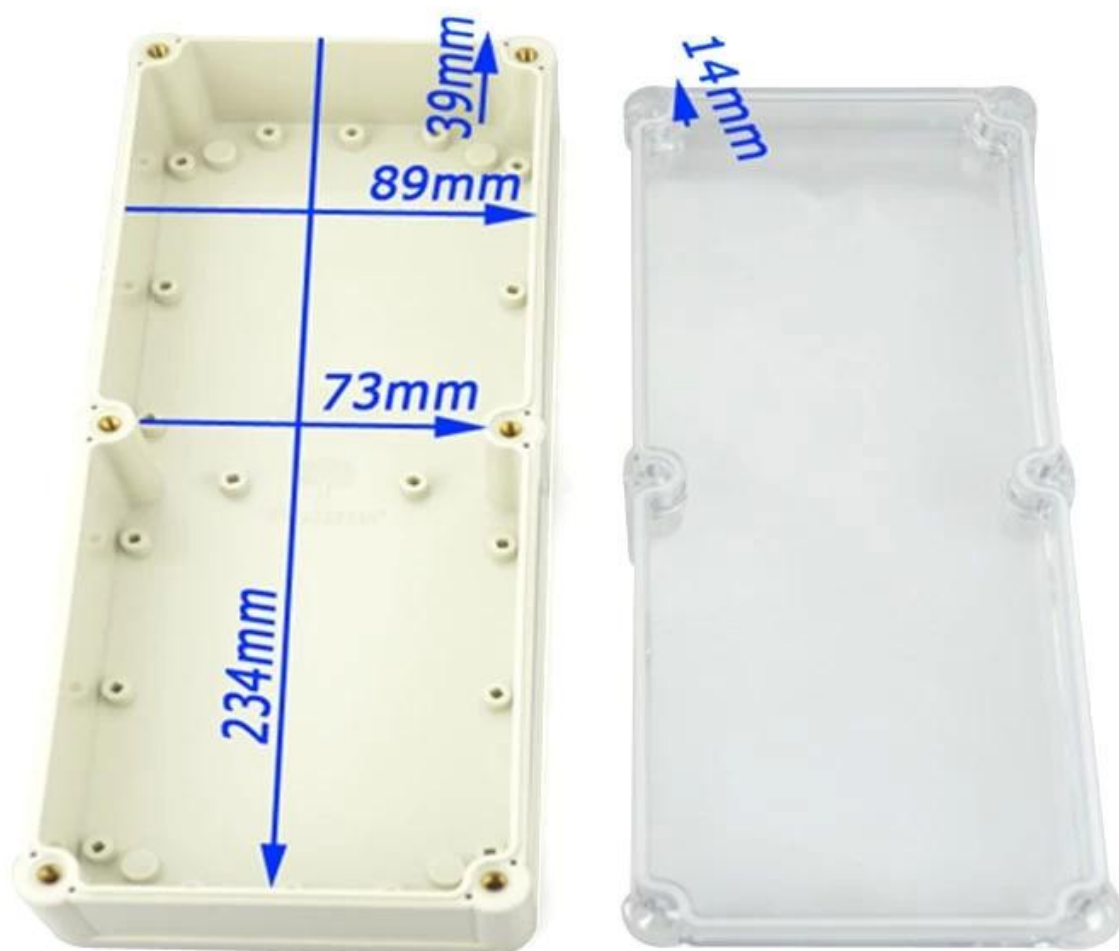

SZOMK

SZOMK

Epitheca (1PCS)
Material:ABS
Color:Light Grey(FS20412)

Hypotheca (1PCS)
Material:ABS
Color:Light Grey(FS20412)

Gasket (1PCS)
Material:Rubber
Size:113*113*1.8 mm

Copper Nut(6PCS)
Material:Copper
Standard:M4*10
Color:Copper

Grub Screw(6PCS)
Material:Stainless Steel
Standard:M4*25

Screw Lid(6PCS)
Material:ABS
Color:Light Grey(FS20412)

Self-Tapping Screw(4PCS)
Material:Iron
Standard:M4*30

Copper Nut(4PCS)
Material:M4*5
Color:Copper