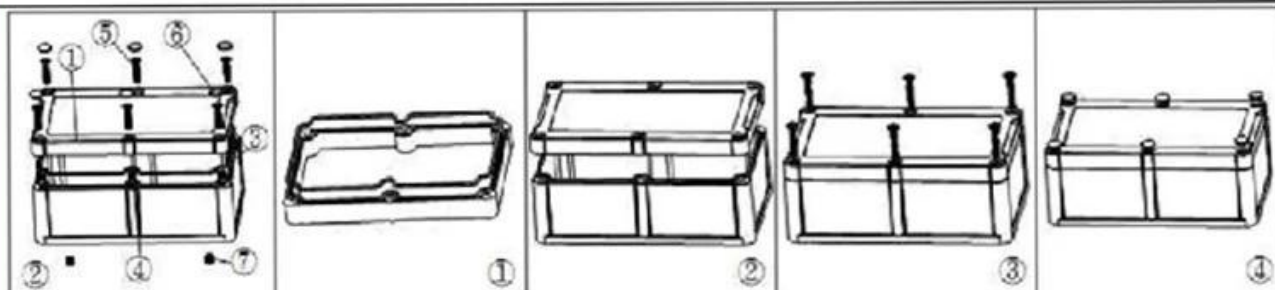

SZOMK

SZOMK

Epitheca (1PCS)
Material:ABS
Color:Light Grey(FS20412)

Hypotheca (1PCS)
Material:ABS
Color:Light Grey(FS20412)

Gasket (1PCS)
Material:Rubber
Size:113*113*1.8 mm

Copper Nut(6PCS)
Material:Copper
Standard:M4*10
Color:Copper

Grub Screw(6PCS)
Material:Stainless Steel
Standard:M4*25

Screw Lid(6PCS)
Material:ABS
Color:Light Grey(FS20412)

Self-Tapping Screw(4PCS)
Material:Iron
Standard:M4*30

Copper Nut(4PCS)
Material:M4*5
Color:Copper