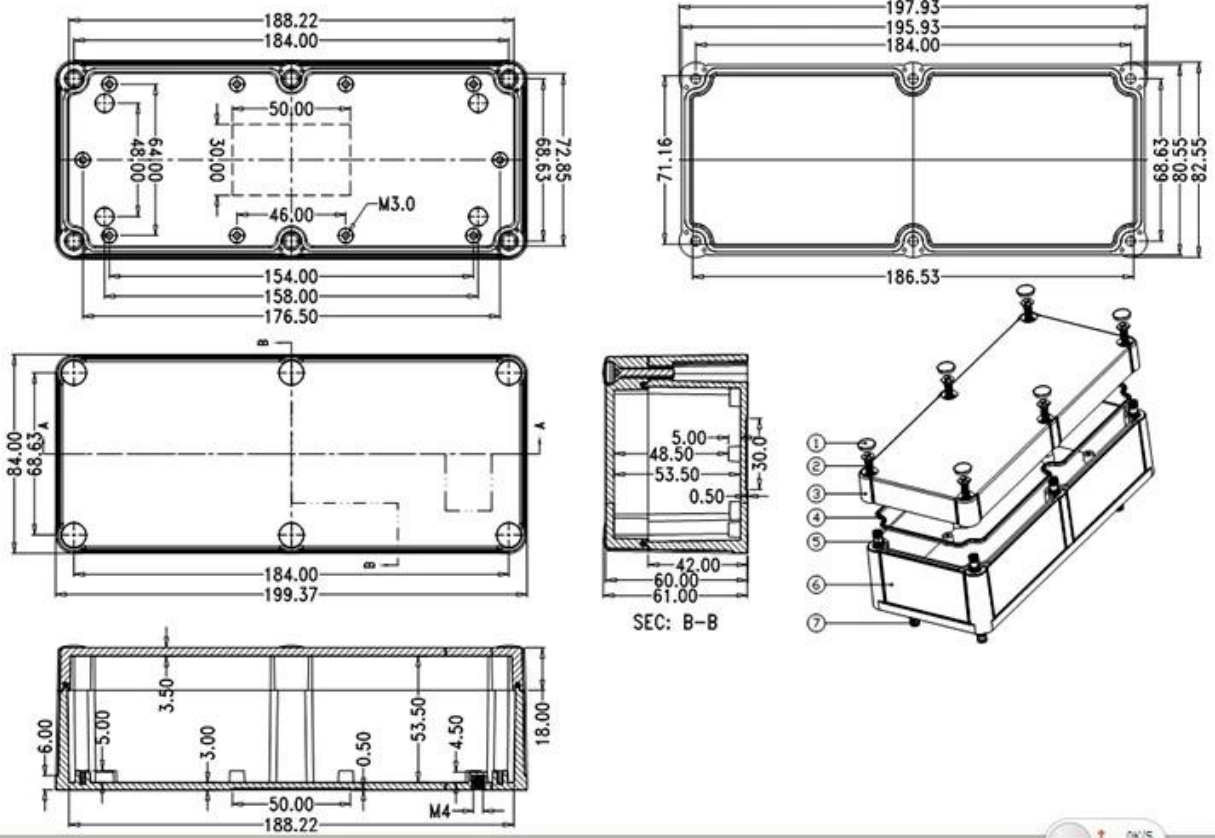

Grub Screw(6PCS)
Material:Stainless Steel
Standard:M4*25

Screw Lid(6PCS)
Material:ABS
Color:Light Grey(FS20412)

Self-Tapping Screw(4PCS)
Material:Iron
Standard:M4*30

Copper Nut(4PCS)
Material:M4*5
Color:Copper