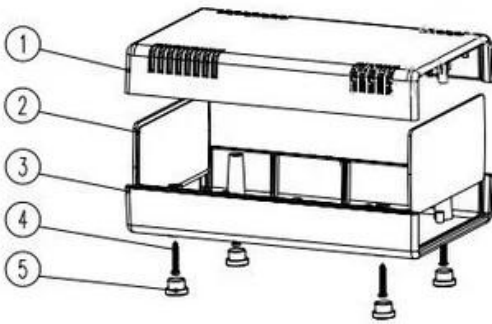

AK-D-03a

SZO MK

198g

163*100*50 mm
6.42*3.94*1.97 inch

AK-D-03a

PVC

Din Rail Enclosure Sizerlist

BRT80001	36X87X60 MM	BRT80006	115X90X40MM
BRT80002	53X87X60MM	BRT80007	145X90X40MM
BRT80003	72X87X60MM	BRT80008	174X139X57MM
BRT80004	106X87X60MM	BRT80009	108X112X75MM
BRT80005	158X87X60MM	BRT80010	108X112X56MM
		BRT80011	108X112X62MM

Desk top Plastic Box Sizelist

BDH20001	105X75X36 MM	BDH20009	140X170X60MM
BDH20002	135X90X45MM	BDH20010	160X130X48MM
BDH20003	164X100X150MM	BDH20011	175X210X65MM
BDH20005	105X75X36 MM	BDH20012	180X140X60MM
BDH20006	135X90X45MM	BDH20013	200X190X76MM
BDH20007	164X100X50MM	BDH20014	230X210X86MM
		BDH20015	260X220X80MM
		BDH20016	290X260X80MM