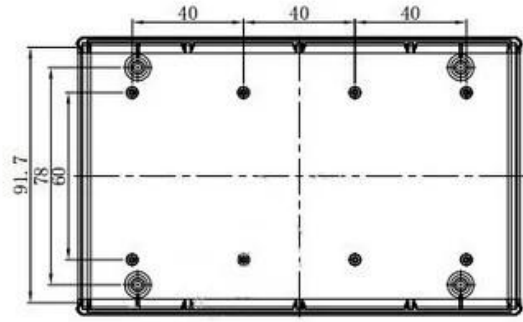

198g

163*100*50 mm

6.42*3.94*1.97 inch

AK-D-03a

SZO MK

198g

163*100*50 mm

6.42*3.94*1.97 inch

AK-D-03a

SZO MK

198g

163*100*50 mm
6.42*3.94*1.97 inch

AK-D-03a

PVC

Din Rail Enclosure Sizerlist

BRT80001	36X87X60 MM	BRT80006	115X90X40MM
BRT80002	53X87X60MM	BRT80007	145X90X40MM
BRT80003	72X87X60MM	BRT80008	174X139X57MM
BRT80004	106X87X60MM	BRT80009	108X112X75MM
BRT80005	158X87X60MM	BRT80010	108X112X56MM
		BRT80011	108X112X62MM

Desk top Plastic Box Sizelist

BDH20001	105X75X36 MM	BDH20009	140X170X60MM
BDH20002	135X90X45MM	BDH20010	160X130X48MM
BDH20003	164X100X150MM	BDH20011	175X210X65MM
BDH20005	105X75X36 MM	BDH20012	180X140X60MM
BDH20006	135X90X45MM	BDH20013	200X190X76MM
BDH20007	164X100X50MM	BDH20014	230X210X86MM
		BDH20015	260X220X80MM
		BDH20016	290X260X80MM

Standard Box Sizelist

BMD60001 80X50X19MM

BMD60002 95X55X23MM

BMD60003 110X65X28MM

BMD60004 155X80X45MM

BMD60005 145X85X40MM

BMD60006 120X65X35MM

BMD60007 110X70X40MM