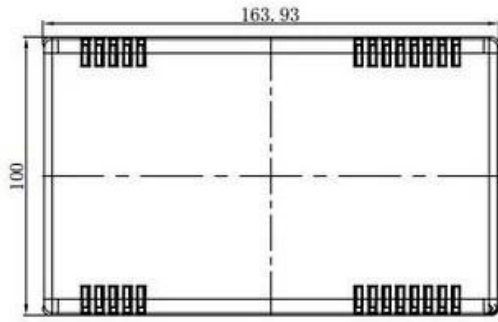

198g

163*100*50 mm

6.42*3.94*1.97 inch

AK-D-03a

SZO MK

198g

163*100*50 mm

6.42*3.94*1.97 inch

AK-D-03a

SZO MK

198g

163*100*50 mm
6.42*3.94*1.97 inch

AK-D-03a

PVC

Din Rail Enclosure Sizerlist

BRT80001	36X87X60 MM	BRT80006	115X90X40MM
BRT80002	53X87X60MM	BRT80007	145X90X40MM
BRT80003	72X87X60MM	BRT80008	174X139X57MM
BRT80004	106X87X60MM	BRT80009	108X112X75MM
BRT80005	158X87X60MM	BRT80010	108X112X56MM
		BRT80011	108X112X62MM

Desk top Plastic Box Sizelist

BDH20001	105X75X36 MM	BDH20009	140X170X60MM
BDH20002	135X90X45MM	BDH20010	160X130X48MM
BDH20003	164X100X150MM	BDH20011	175X210X65MM
BDH20005	105X75X36 MM	BDH20012	180X140X60MM
BDH20006	135X90X45MM	BDH20013	200X190X76MM
BDH20007	164X100X50MM	BDH20014	230X210X86MM
		BDH20015	260X220X80MM
		BDH20016	290X260X80MM

Standard Box Sizelist

BMD60001 80X50X19MM

BMD60002 95X55X23MM

BMD60003 110X65X28MM

BMD60004 155X80X45MM

BMD60005 145X85X40MM

BMD60006 120X65X35MM

BMD60007 110X70X40MM