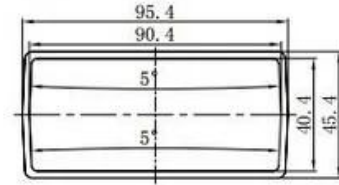

198g

163*100*50 mm

6.42*3.94*1.97 inch

AK-D-03a

SZO MK

198g

163*100*50 mm

6.42*3.94*1.97 inch

AK-D-03a

SZO MK

198g

163*100*50 mm
6.42*3.94*1.97 inch

AK-D-03a

PVC

Din Rail Enclosure Sizerlist

BRT80001	36X87X60 MM	BRT80006	115X90X40MM
BRT80002	53X87X60MM	BRT80007	145X90X40MM
BRT80003	72X87X60MM	BRT80008	174X139X57MM
BRT80004	106X87X60MM	BRT80009	108X112X75MM
BRT80005	158X87X60MM	BRT80010	108X112X56MM
		BRT80011	108X112X62MM

Desk top Plastic Box Sizelist

BDH20001	105X75X36 MM	BDH20009	140X170X60MM
BDH20002	135X90X45MM	BDH20010	160X130X48MM
BDH20003	164X100X150MM	BDH20011	175X210X65MM
BDH20005	105X75X36 MM	BDH20012	180X140X60MM
BDH20006	135X90X45MM	BDH20013	200X190X76MM
BDH20007	164X100X50MM	BDH20014	230X210X86MM
		BDH20015	260X220X80MM
		BDH20016	290X260X80MM

Standard Box Sizelist

BMD60001 80X50X19MM

BMD60002 95X55X23MM

BMD60003 110X65X28MM

BMD60004 155X80X45MM

BMD60005 145X85X40MM

BMD60006 120X65X35MM

BMD60007 110X70X40MM