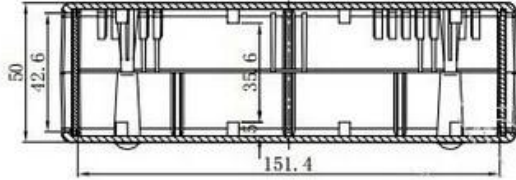

AK-D-03a

SZO MK

198g

163*100*50 mm
6.42*3.94*1.97 inch

AK-D-03a

PVC

Din Rail Enclosure Sizerlist

BRT80001	36X87X60 MM	BRT80006	115X90X40MM
BRT80002	53X87X60MM	BRT80007	145X90X40MM
BRT80003	72X87X60MM	BRT80008	174X139X57MM
BRT80004	106X87X60MM	BRT80009	108X112X75MM
BRT80005	158X87X60MM	BRT80010	108X112X56MM
		BRT80011	108X112X62MM

Desk top Plastic Box Sizelist

BDH20001	105X75X36 MM	BDH20009	140X170X60MM
BDH20002	135X90X45MM	BDH20010	160X130X48MM
BDH20003	164X100X150MM	BDH20011	175X210X65MM
BDH20005	105X75X36 MM	BDH20012	180X140X60MM
BDH20006	135X90X45MM	BDH20013	200X190X76MM
BDH20007	164X100X50MM	BDH20014	230X210X86MM
		BDH20015	260X220X80MM
		BDH20016	290X260X80MM