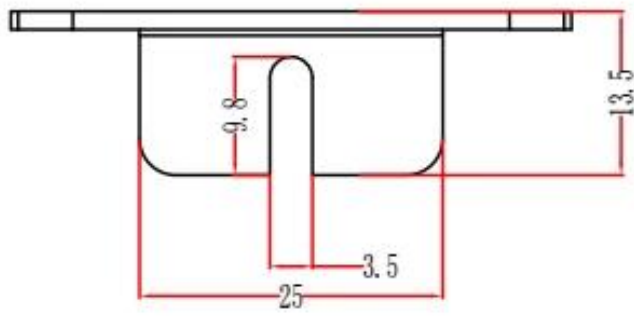

SZOMK

Customizable
cutout, sticker
silkscreen, color

Weight: 74g

Model No. AK-C-B31

Size: 3.66*1.77*1.18 inch

90*45*30 mm

SZOMK

SZOMK

Wall-mounting series

Size List:HxWxfree(mm)

Length can be random

AK-C-A1	36x147	AK-C-A17	40.5x97
AK-C-A2	41x147	AK-C-A18	80x234
AK-C-A3	29x129	AK-C-A19	40x80.5
AK-C-A4	28x104	AK-C-A20	33x105
AK-C-A5	32x155	AK-C-A21	39x96
AK-C-A6	71x190	AK-C-A22	24x76
AK-C-A7	46x190	AK-C-A23	58x180
AK-C-A8	38x88	AK-C-A24	29x164
AK-C-A9	48x204	AK-C-A25	61x147
AK-C-A10	38x150	AK-C-A26	35x120
AK-C-A11	55x150	AK-C-A27	36x85
AK-C-A12	45x138	AK-C-A28	28x165
AK-C-A13	55x147	AK-C-A29	52x165
AK-C-A14	30x67	AK-C-A30	33.5x103
AK-C-A15	73.5x250	AK-C-A31	39x144
AK-C-A16	24x80	AK-C-A32	26x66

Nomal series

Size List:HxWxfree(mm)

Length can be random

AK-C-B1	45x70	AK-C-B33	35x80
AK-C-B2	23x44	AK-C-B34	28x84
AK-C-B3	43x96	AK-C-B35	27.5x66.2
AK-C-B4	24x64	AK-C-B36	47x132
AK-C-B5	27x66	AK-C-B37	25x58
AK-C-B6	48x58	AK-C-B38	22.4x61
AK-C-B7	25x40	AK-C-B39	30.5x72
AK-C-B8	20x54	AK-C-B40	27.5x81
AK-C-B9	44x80	AK-C-B41	29x108
AK-C-B10	19x52	AK-C-B42	40x93
AK-C-B11	22x104	AK-C-B43	45x240
AK-C-B12	38x63.5	AK-C-B44	30x80
AK-C-B13	33x70	AK-C-B45	42.7x65.8
AK-C-B14	32x23	AK-C-B46	33x61
AK-C-B15	29x75	AK-C-B47	45.2x70.8
AK-C-B16	25x82	AK-C-B48	30x79
AK-C-B17	35x65	AK-C-B49	24x58
AK-C-B18	39x80	AK-C-B50	35x90
AK-C-B19	29x67	AK-C-B51	29x65
AK-C-B20	27x142.5	AK-C-B52	22.5x43.5
AK-C-B21	28.8x82.8	AK-C-B53	48x100
AK-C-B22	45x122	AK-C-B54	30x55
AK-C-B23	32x82	AK-C-B55	40x30
AK-C-B24	40x157	AK-C-B56	56x75
AK-C-B25	32x138.5	AK-C-B57	23.5x64
AK-C-B26	25x66	AK-C-B58	42.5x68
AK-C-B27	24x70	AK-C-B59	23.5x101.2
AK-C-B28	19x45	AK-C-B60	33x76.2
AK-C-B29	22x55	AK-C-B61	45x60
AK-C-B30	25x64	AK-C-B62	35x70
AK-C-B31	29x46	AK-C-B63	46x66
AK-C-B32	47x88	AK-C-B64	28x122.3