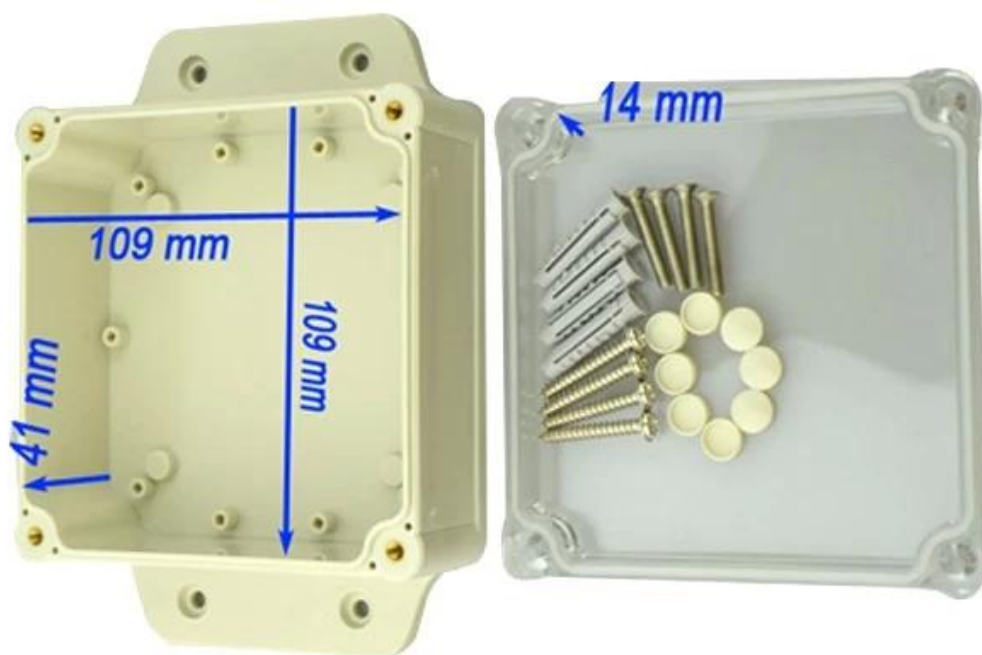

SZOMK

SZOMK

SZOMK

SZOMK

Epitheca (1PCS)
Material:PC
Color:Transparent

Hypotheca (1PCS)
Material:ABS
Color:Light Grey(FS20412)

Gasket (1PCS)
Material:Rubber
Size:113*113*1.8 mm

Copper Nut(6PCS)
Material:Copper
Standard:M4*10
Color:Copper

Grub Screw(6PCS)
Material:Stainless Steel
Standard:M4*25

Screw Lid(6PCS)
Material:ABS
Color:Light Grey(FS20412)

Self-Tapping Screw(4PCS)
Material:Iron
Standard:M4*30

Wall Nail(4PCS)
Material:PP
Color:Light Grey(CM906)