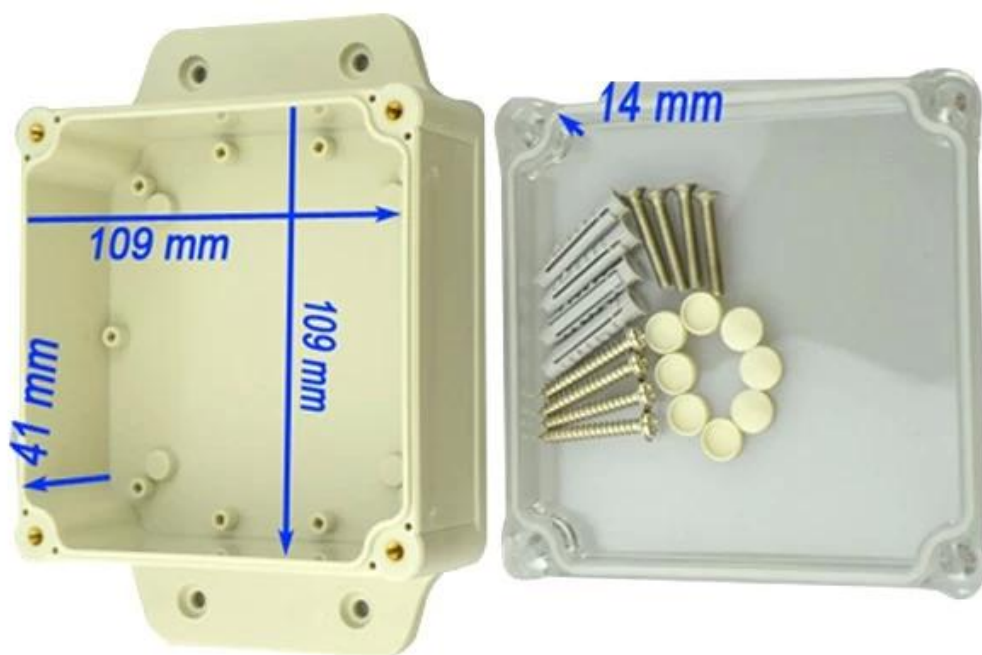

SZOMK

SZOMK

SZOMK

SZOMK

Epiteca (1PCS)
Material:PC
Color:Transparent

Hypotheca (1PCS)
Material:ABS
Color:Light Grey(FS20412)

Gasket (1PCS)
Material:Rubber
Size:113*113*1.8 mm

Copper Nut(6PCS)
Material:Copper
Standard:M4*10
Color:Copper

Grub Screw(6PCS)
Material:Stainless Steel
Standard:M4*25

Screw Lid(6PCS)
Material:ABS
Color:Light Grey(FS20412)

Self-Tapping Screw(4PCS)
Material:Iron
Standard:M4*30

Wall Nail(4PCS)
Material:PP
Color:Light Grey(CM906)