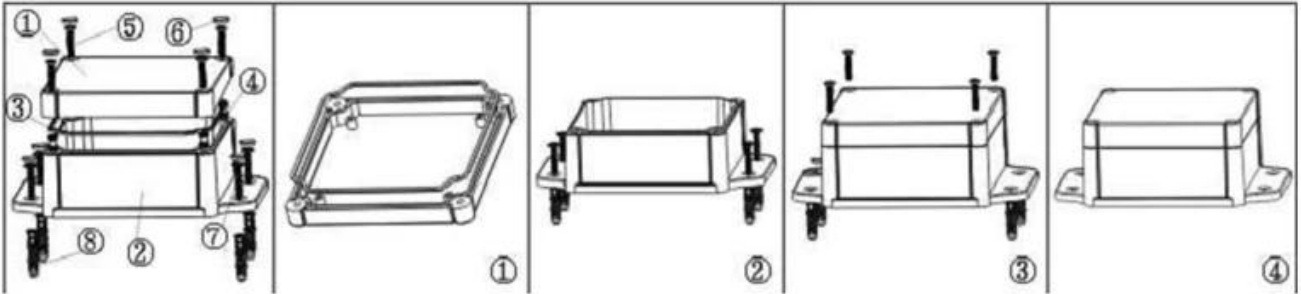

SZOMK

SZOMK

SZOMK

SZOMK

Epiteca (1PCS)
Material:PC
Color:Transparent

Hypotheca (1PCS)
Material:ABS
Color:Light Grey(FS20412)

Gasket (1PCS)
Material:Rubber
Size:113*113*1.8 mm

Copper Nut(6PCS)
Material:Copper
Standard:M4*10
Color:Copper

Grub Screw(6PCS)
Material:Stainless Steel
Standard:M4*25

Screw Lid(6PCS)
Material:ABS
Color:Light Grey(FS20412)

Self-Tapping Screw(4PCS)
Material:Iron
Standard:M4*30

Wall Nail(4PCS)
Material:PP
Color:Light Grey(CM906)