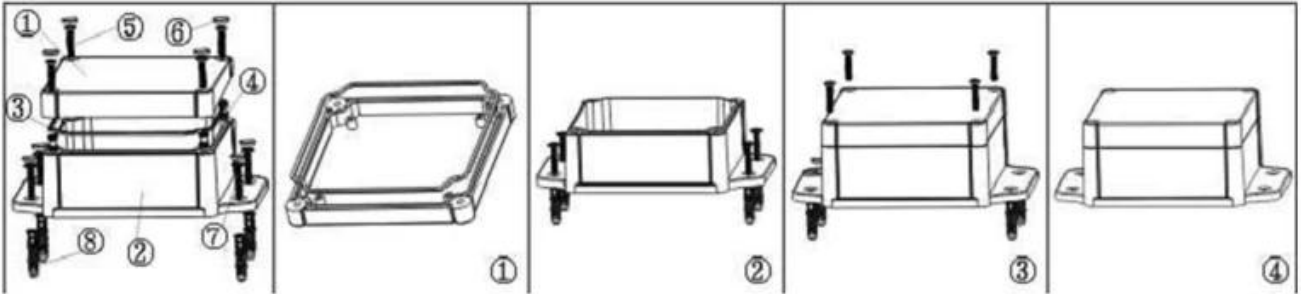

SZOMK

SZOMK

SZOMK

SZOMK

Epitheca (1PCS)
Material:PC
Color:Transparent

Hypotheca (1PCS)
Material:ABS
Color:Light Grey(FS20412)

Gasket (1PCS)
Material:Rubber
Size:113*113*1.8 mm

Copper Nut(6PCS)
Material:Copper
Standard:M4*10
Color:Copper

Grub Screw(6PCS)
Material:Stainless Steel
Standard:M4*25

Screw Lid(6PCS)
Material:ABS
Color:Light Grey(FS20412)

Self-Tapping Screw(4PCS)
Material:Iron
Standard:M4*30

Wall Nail(4PCS)
Material:PP
Color:Light Grey(CM906)