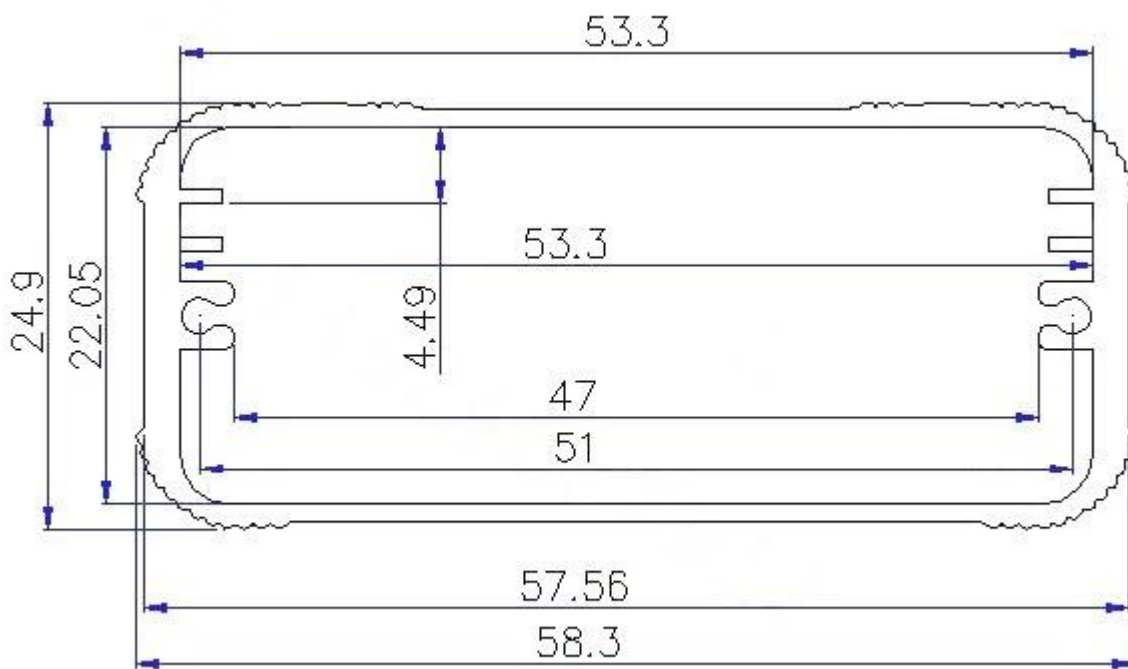

Detailbild der AK-C-B37 Aluminiumgehäuse Guss

SZOMK

▶ **Enclosure Manufacturer**
www.chinaenclosure.com

size:2.28*0.98*Free inch
58*25*Free mm

Plate

Silkscreen

Sticker

*We can do
customize*

Cutout

Silicone Seals

Color

Wall-mounting series

Size List:HxWxfree(mm)

Length can be random

AK-C-A1	36x147	AK-C-A17	40.5x97
AK-C-A2	41x147	AK-C-A18	80x234
AK-C-A3	29x129	AK-C-A19	40x80.5
AK-C-A4	28x104	AK-C-A20	33x105
AK-C-A5	32x155	AK-C-A21	39x96
AK-C-A6	71x190	AK-C-A22	24x76
AK-C-A7	46x190	AK-C-A23	58x180
AK-C-A8	38x88	AK-C-A24	29x164
AK-C-A9	48x204	AK-C-A25	61x147
AK-C-A10	38x150	AK-C-A26	35x120
AK-C-A11	55x150	AK-C-A27	36x85
AK-C-A12	45x138	AK-C-A28	28x165
AK-C-A13	55x147	AK-C-A29	52x165
AK-C-A14	30x67	AK-C-A30	33.5x103
AK-C-A15	73.5x250	AK-C-A31	39x144
AK-C-A16	24x80	AK-C-A32	26x66

Nomal series

Size List:HxWxfree(mm)

Length can be random

AK-C-B1	45x70	AK-C-B33	35x80
AK-C-B2	23x44	AK-C-B34	28x84
AK-C-B3	43x66	AK-C-B35	27.5x66.2
AK-C-B4	24x64	AK-C-B36	47x132
AK-C-B5	27x66	AK-C-B37	25x58
AK-C-B6	28x58	AK-C-B38	22.4x61
AK-C-B7	25x40	AK-C-B39	30.5x72
AK-C-B8	20x54	AK-C-B40	27.5x81
AK-C-B9	44x80	AK-C-B41	26x108
AK-C-B10	19x52	AK-C-B42	40x93
AK-C-B11	22x104	AK-C-B43	45x240
AK-C-B12	38x63.5	AK-C-B44	30x80
AK-C-B13	33x70	AK-C-B45	42.7x65.8
AK-C-B14	32x23	AK-C-B46	33x61
AK-C-B15	29x75	AK-C-B47	45.2x70.8
AK-C-B16	25x82	AK-C-B48	30x79
AK-C-B17	35x65	AK-C-B49	24x58
AK-C-B18	39x80	AK-C-B50	35x90
AK-C-B19	29x67	AK-C-B51	20x65
AK-C-B20	27x142.5	AK-C-B52	22.5x43.5
AK-C-B21	28.8x82.8	AK-C-B53	48x100
AK-C-B22	45x122	AK-C-B54	30x55
AK-C-B23	32x82	AK-C-B55	40x50
AK-C-B24	40x157	AK-C-B56	56x75
AK-C-B25	32x138.5	AK-C-B57	23.5x64
AK-C-B26	25x66	AK-C-B58	42.5x68
AK-C-B27	24x70	AK-C-B59	23.5x101.2
AK-C-B28	19x45	AK-C-B60	33x79.2
AK-C-B29	22x55	AK-C-B61	45x60
AK-C-B30	25x64	AK-C-B62	35x70
AK-C-B31	29x46	AK-C-B63	46x66
AK-C-B32	47x88	AK-C-B64	28x122.3