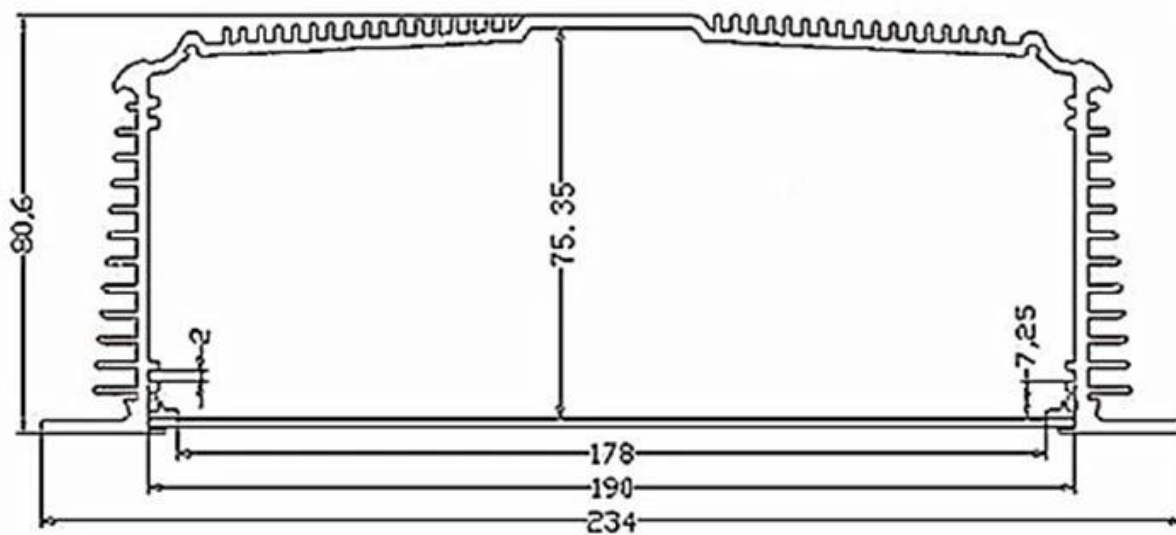

Wall panel enclosure brushed aluminum

Type	wall panel enclosure brushed aluminum
Brand	SZOMK
Material	aluminum
Model No.	AK-C-B18
Size	38x80xfree(mm) 1.50"x3.15"xfree
Color	silver
Customize MOQ	20 pieces
Protect level	IP54
Lead time	5-15 days after get payment
Normal packing	Carton

Detail pictures of wall panel enclosure brushed aluminum

SZOMK

SZOMK

SZOMK

SZOMK

Wall-mounting series

Size List:HxWxfree(mm)

Length can be random