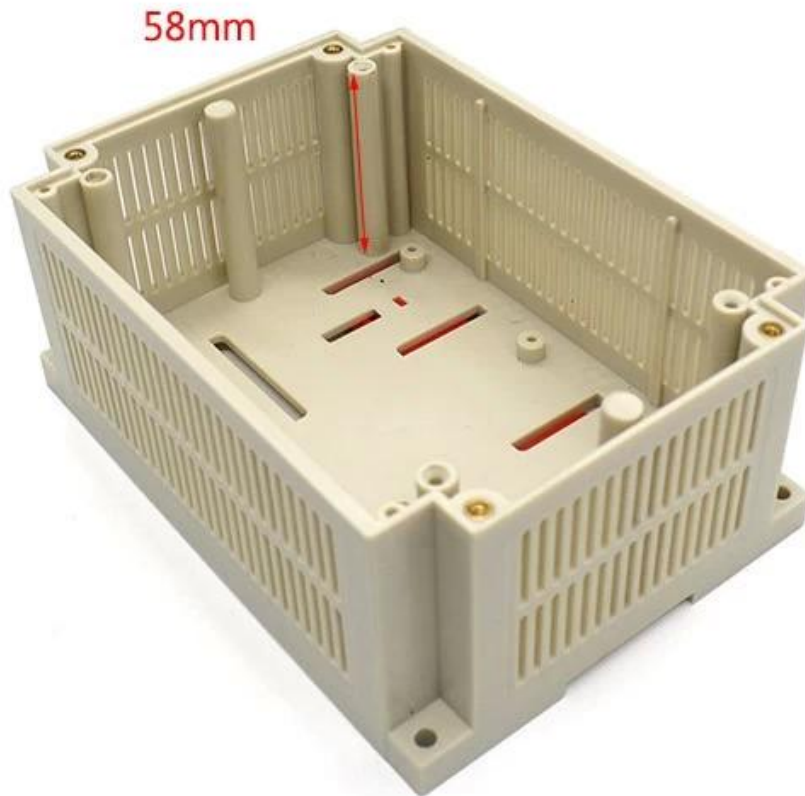

Detaillierte bilder von kunststoff din rail PLC projekt gehäuse box

SZOMK

*Customizable
Cutout, sticker
Silkscreen, color*

Weight: 135g

Size: 155*110*110 mm

Model No. AK-P-15

6.10*4.33*4.33 inch

SZOMK

*Customizable
Cutout, sticker
Silkscreen, color*

Weight: 135g

Size: 155*110*110 mm

Model No. AK-P-15

6.10*4.33*4.33 inch

SZOMK

*Customizable
Cutout, sticker
Silkscreen, color*

Weight: 135g

Size: 155*110*110 mm

Model No. AK-P-15

6.10*4.33*4.33 inch

SZOMK

*Customizable
Cutout, sticker
Silkscreen, color*

Weight: 135g

Size: 155*110*110 mm

Model No. AK-P-15