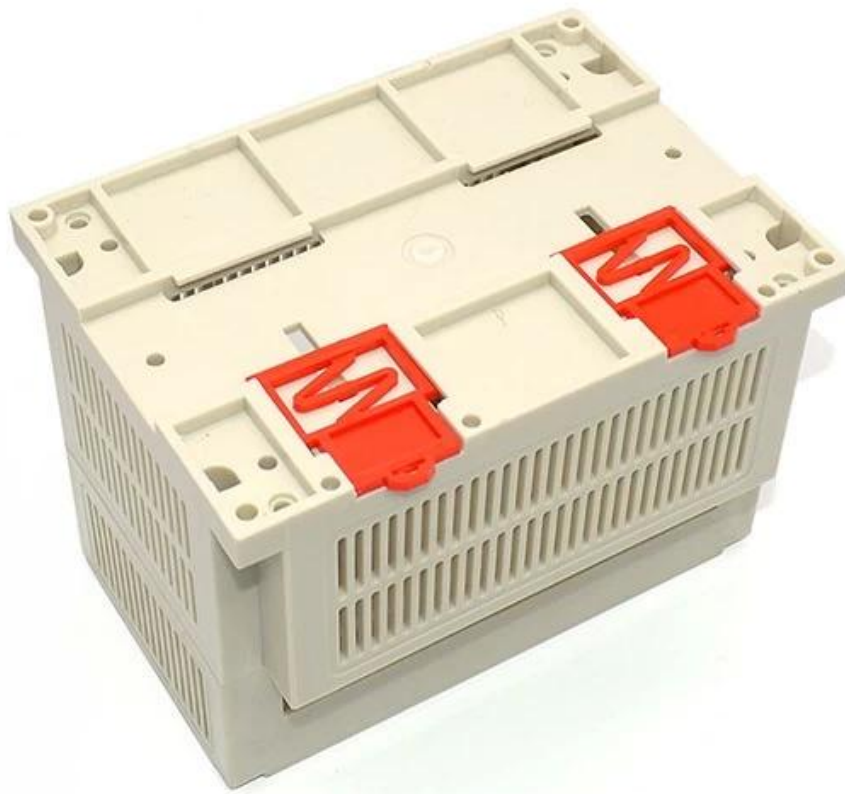

It is widely used in electronic, instrumentation, automation, communications, power supply units, student projects, amplifiers, Medical and wellness devices, test and measurement equipment, industrial control, peripheral devices and interfaces, switch boxes.

Detaillierte bilder von kunststoff din rail PLC projekt gehäuse box

SZOMK

*Customizable
Cutout, sticker
Silkscreen, color*

Weight: 135g

Size: 155*110*110 mm

Model No. AK-P-15

6.10*4.33*4.33 inch

SZOMK

*Customizable
Cutout, sticker
Silkscreen, color*

Weight: 135g

Size: 155*110*110 mm

Model No. AK-P-15

6.10*4.33*4.33 inch

SZOMK

*Customizable
Cutout, sticker
Silkscreen, color*

Weight: 135g

Size: 155*110*110 mm

Model No. AK-P-15

6.10*4.33*4.33 inch

SZOMK

*Customizable
Cutout, sticker
Silkscreen, color*

Weight: 135g

Size: 155*110*110 mm

Model No. AK-P-15