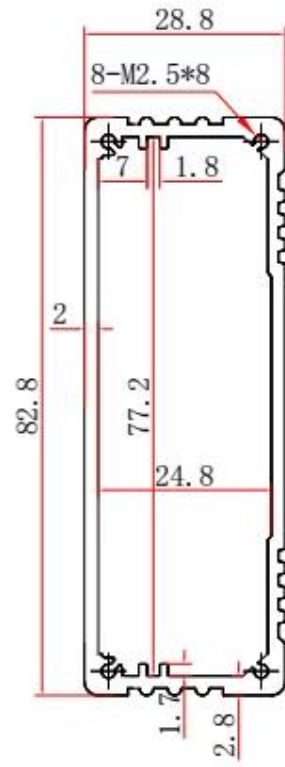

Detailbild des extrudierten Aluminiumgehäuses

SZOMK

Customizable
cutout, sticker
silkscreen, color

Weight: 155g
Model No. AK-C-B21

Size: 1.13*3.26*4.33 inch
28.8*82.8*110 mm

SZOMK

76mm

22mm

Wall-mounting series

Size List:HxWxfree(mm)

Length can be random

AK-C-A1	36x147	AK-C-A17	40.5x97
AK-C-A2	41x147	AK-C-A18	80x234
AK-C-A3	29x129	AK-C-A19	40x80.5
AK-C-A4	28x104	AK-C-A20	33x105
AK-C-A5	32x155	AK-C-A21	39x96
AK-C-A6	71x190	AK-C-A22	24x76
AK-C-A7	46x190	AK-C-A23	58x180
AK-C-A8	38x88	AK-C-A24	29x164
AK-C-A9	48x204	AK-C-A25	61x147
AK-C-A10	38x150	AK-C-A26	35x120
AK-C-A11	55x150	AK-C-A27	36x85
AK-C-A12	45x138	AK-C-A28	28x165
AK-C-A13	55x147	AK-C-A29	52x165
AK-C-A14	30x67	AK-C-A30	33.5x103
AK-C-A15	73.5x250	AK-C-A31	39x144
AK-C-A16	24x80	AK-C-A32	26x66

Nomal series

Size List:HxWxfree(mm)

Length can be random

AK-C-B1	45x70	AK-C-B33	35x80
AK-C-B2	23x44	AK-C-B34	28x84
AK-C-B3	43x96	AK-C-B35	27.5x66.2
AK-C-B4	24x64	AK-C-B36	47x132
AK-C-B5	27x66	AK-C-B37	25x58
AK-C-B6	48x58	AK-C-B38	22.4x61
AK-C-B7	25x40	AK-C-B39	30.5x72
AK-C-B8	20x54	AK-C-B40	27.5x81
AK-C-B9	44x80	AK-C-B41	29x108
AK-C-B10	19x52	AK-C-B42	40x93
AK-C-B11	22x104	AK-C-B43	45x240
AK-C-B12	38x63.5	AK-C-B44	30x80
AK-C-B13	33x70	AK-C-B45	42.7x65.8
AK-C-B14	32x23	AK-C-B46	33x61
AK-C-B15	29x75	AK-C-B47	45.2x70.8
AK-C-B16	25x82	AK-C-B48	30x79
AK-C-B17	35x65	AK-C-B49	24x58
AK-C-B18	39x80	AK-C-B50	35x90
AK-C-B19	29x67	AK-C-B51	29x65
AK-C-B20	27x142.5	AK-C-B52	22.5x43.5
AK-C-B21	28.8x82.8	AK-C-B53	48x100
AK-C-B22	45x122	AK-C-B54	30x55
AK-C-B23	32x82	AK-C-B55	40x30
AK-C-B24	40x157	AK-C-B56	56x75
AK-C-B25	32x138.5	AK-C-B57	23.5x64
AK-C-B26	25x66	AK-C-B58	42.5x68
AK-C-B27	24x70	AK-C-B59	23.5x101.2
AK-C-B28	19x45	AK-C-B60	33x76.2
AK-C-B29	22x55	AK-C-B61	45x60
AK-C-B30	25x64	AK-C-B62	35x70
AK-C-B31	29x46	AK-C-B63	46x66
AK-C-B32	47x88	AK-C-B64	28x122.3