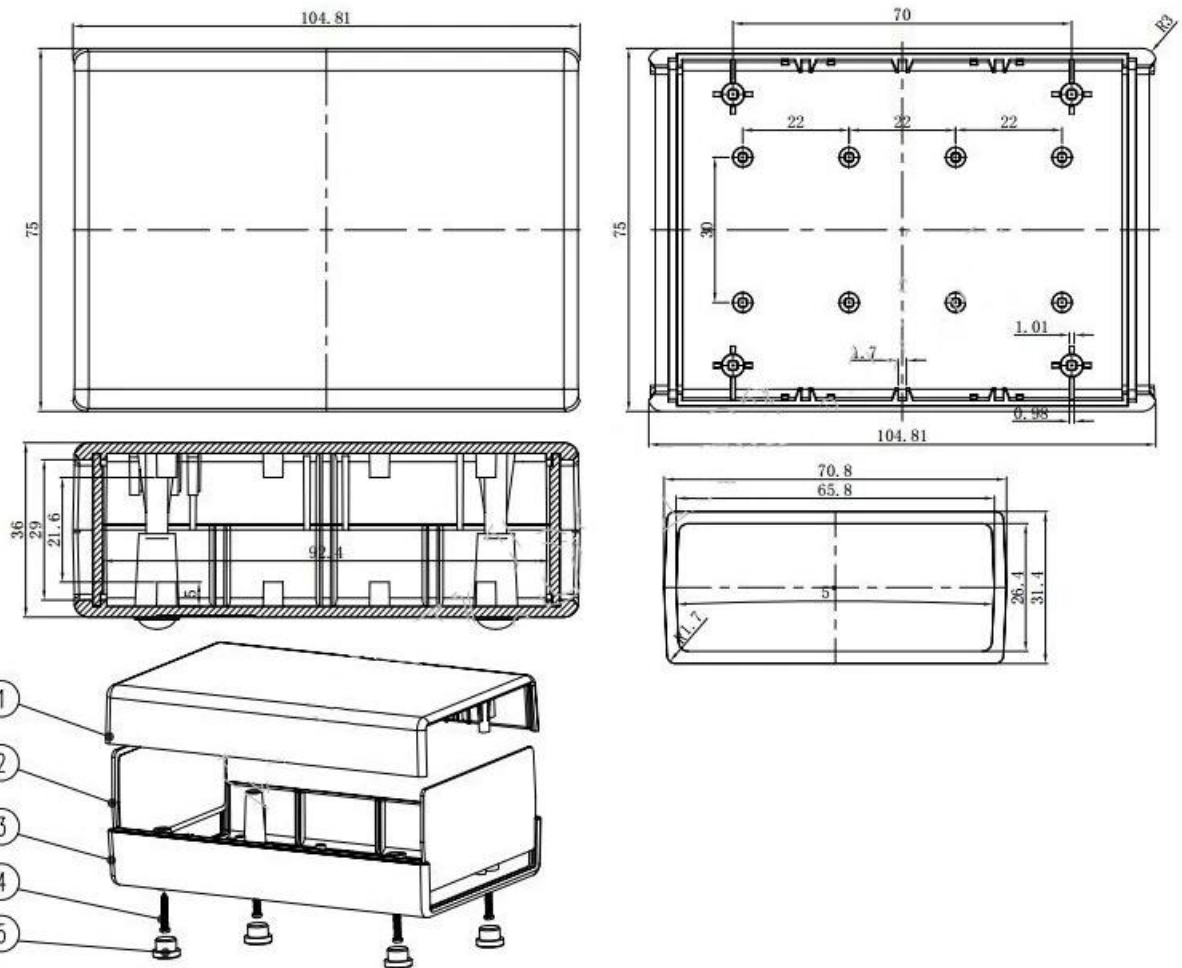

Customizable

cut holes
sticker
silk screen
color

94 g

size
105*75*35 mm
4.13*2.95*1.38 inch

SZOMK

AK-D-01

105*75*35 mm

SZOMK

Customizable

cut holes
sticker
silk screen
color

AK-D-01

94 g

105*75*35 mm

4.13*2.95*1.38 inch

Unsere maßgeschneiderten Service:

Ausgeschnitten

BDH20001	105X75X36 MM	BDH20009	140X170X60MM
BDH20002	135X90X45MM	BDH20010	160X130X48MM
BDH20003	164X100X150MM	BDH20011	175X210X65MM
BDH20005	105X75X36 MM	BDH20012	180X140X60MM
BDH20006	135X90X45MM	BDH20013	200X190X76MM
BDH20007	164X100X50MM	BDH20014	230X210X86MM
		BDH20015	260X220X80MM
		BDH20016	290X260X80MM