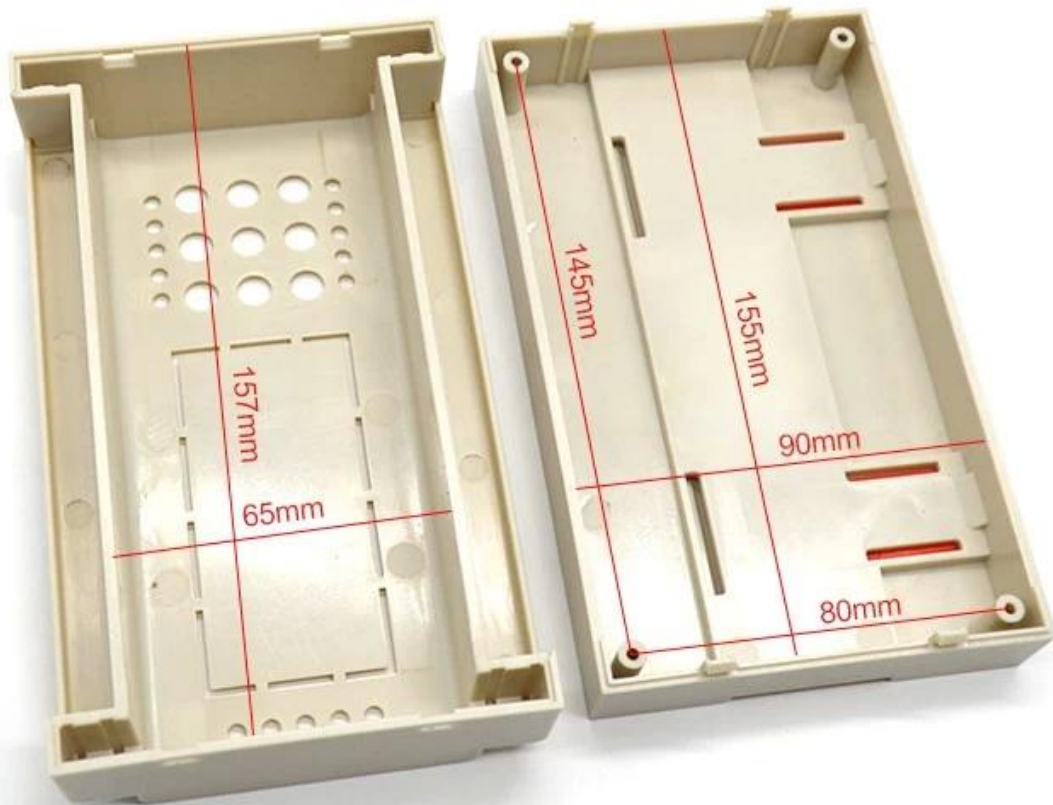

Imágenes detalladas de la caja del gabinete de control de PLC Din Rail Plastic

SZOMK

▶ **Enclosure Manufacturer**
www.chinaenclosure.com

SZOMK

Customizable
cutout, sticker
silkscreen, color

Weight: 135g
Model No. AK-DR-36

Size: 6.30*3.74*2.17 inch
160*95*55 mm

Otra personalización

SZOMK

WE CAN DO

- ✓ *Provide thousands of public enclosure* MOQ: 1 piece
- ✓ *Small order custom* MOQ: 20-30 pcs
- ✓ *Design private custom enclosure (provide PCB)*
- ✓ *Molding, tooling (provide sample / STEP file)*