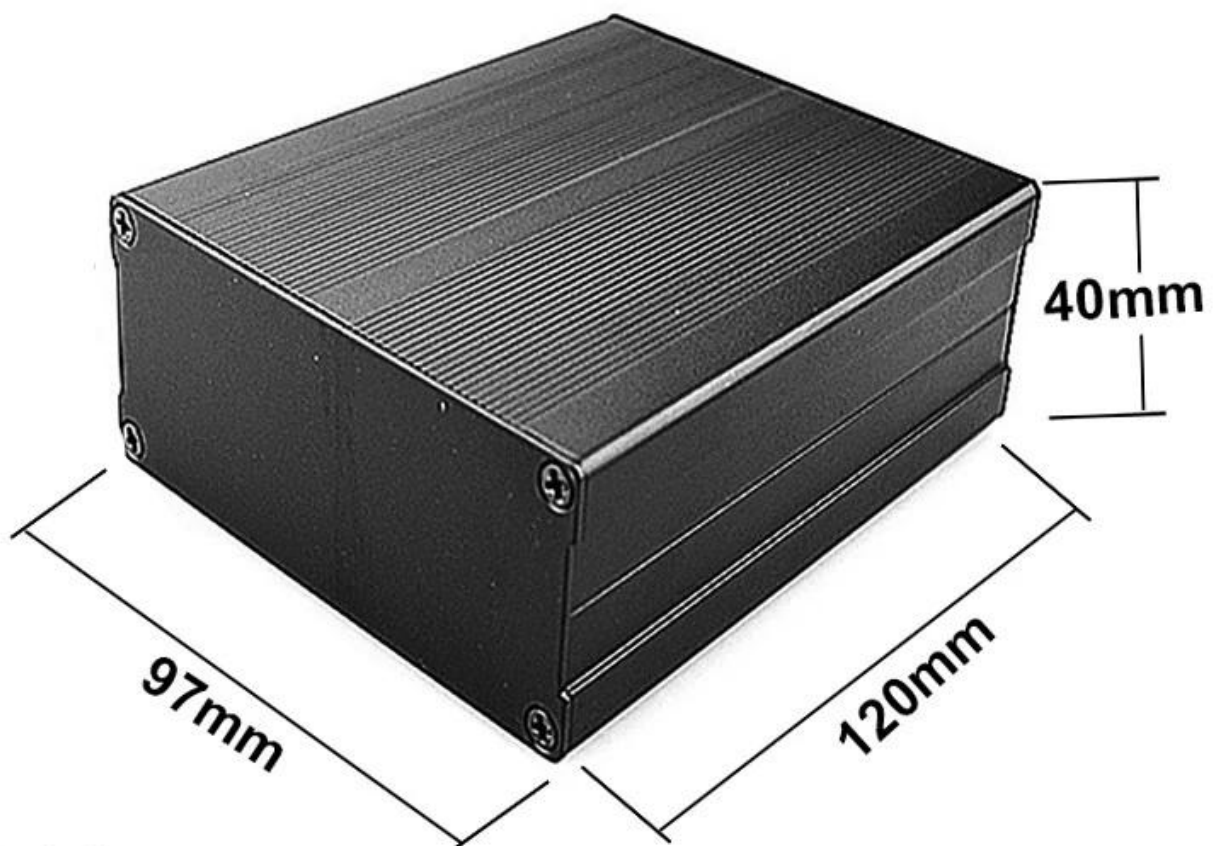

China high quality seperated series 120X97X40mm aluminum enclosuer

High quality enclosure show:

SZOMK

*Customizable
Cutout, sticker
Silkscreen, color*

Weight: 278g

Size: 40*79*120mm

Model No. AK-C-C1

1.57*3.11*4.72 inch

SZOMK

*Customizable
Cutout, sticker
Silkscreen, color*

Weight: 278g

Size: 40*79*120mm

Model No. AK-C-C1

1.57*3.11*4.72 inch

SZOMK

*Customizable
Cutout, sticker
Silkscreen, color*

Weight: 278g

Size: 40*79*120mm

Model No. AK-C-C1

1.57*3.11*4.72 inch

SZOMK

Customizable
Cutout, sticker
Silkscreen, color

Weight: 278g

Size: 40*79*120mm

Model No. AK-C-C1

1.57*3.11*4.72 inch

Type	Seperated aluminum enclosure
Model No.	AK-C-C1
Size	120X97X40mm
Color	Black & Customized other colors
Weight	278g

We are pleased to offer you:

- 1 Drilling, punching, etc.
- 2 Cutout, screen printing, laser engraving, stickers and so on
- 3 Short delivery time, usually 3-5 days after payment (according to the number)
- 4 For an accepted response to your inquiry