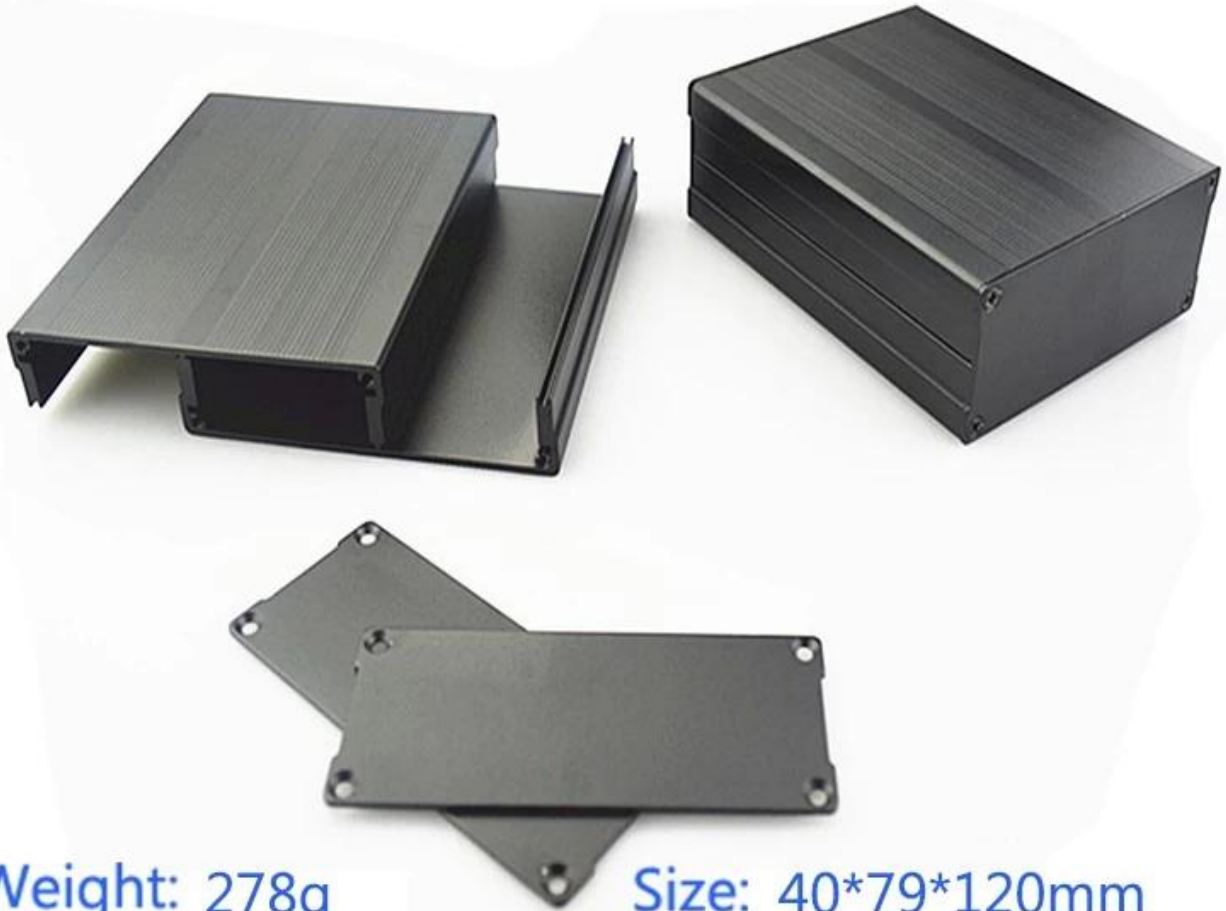

China high quality seperated series 120X97X40mm aluminum enclosuer

High quality enclosure show:

SZOMK

*Customizable
Cutout, sticker
Silkscreen, color*

Weight: 278g

Size: 40*79*120mm

Model No. AK-C-C1

1.57*3.11*4.72 inch

SZOMK

*Customizable
Cutout, sticker
Silkscreen, color*

Weight: 278g

Size: 40*79*120mm

Model No. AK-C-C1

1.57*3.11*4.72 inch

SZOMK

*Customizable
Cutout, sticker
Silkscreen, color*

Weight: 278g

Size: 40*79*120mm

Model No. AK-C-C1

1.57*3.11*4.72 inch

SZOMK

Customizable
Cutout, sticker
Silkscreen, color

Weight: 278g

Size: 40*79*120mm

Model No. AK-C-C1

1.57*3.11*4.72 inch

Type	Seperated aluminum enclosure
Model No.	AK-C-C1
Size	120X97X40mm
Color	Black & Customized other colors
Weight	278g

We are pleased to offer you:

- 1 Drilling, punching, etc.
- 2 Cutout, screen printing, laser engraving, stickers and so on
- 3 Short delivery time, usually 3-5 days after payment (according to the number)
- 4 For an accepted response to your inquiry