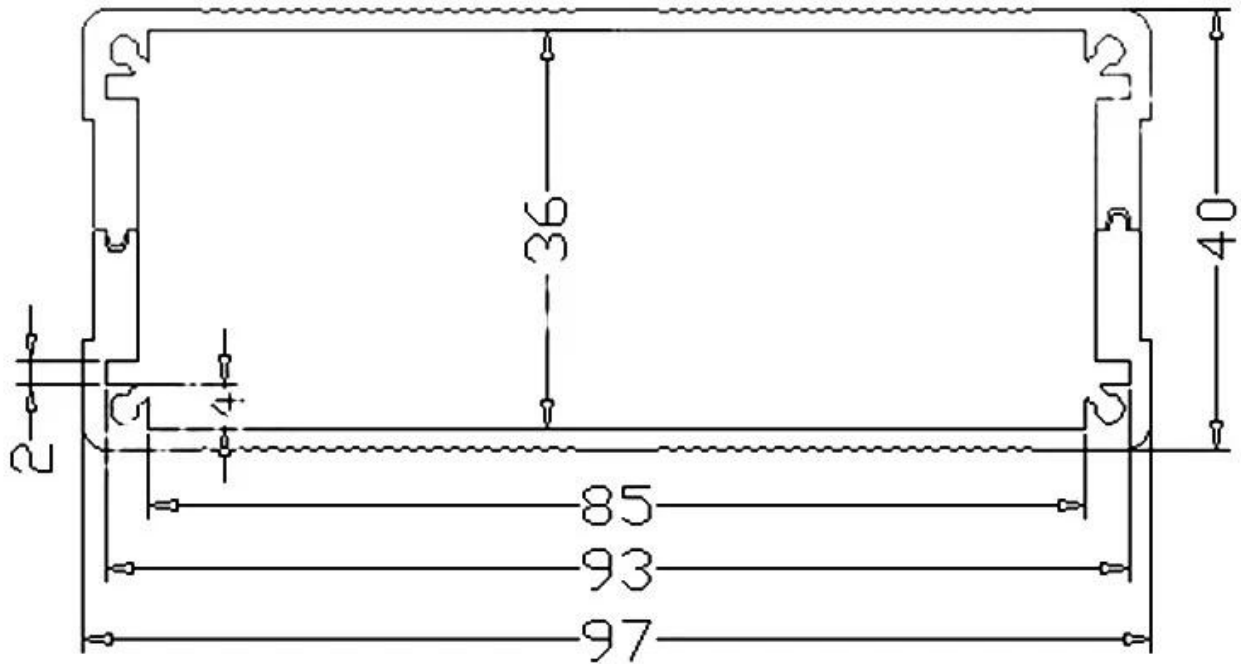

China high quality seperated series 120X97X40mm aluminum enclosuer

High quality enclosure show:

SZOMK

*Customizable
Cutout, sticker
Silkscreen, color*

Weight: 278g

Size: 40*79*120mm

Model No. AK-C-C1

1.57*3.11*4.72 inch

SZOMK

*Customizable
Cutout, sticker
Silkscreen, color*

Weight: 278g

Size: 40*79*120mm

Model No. AK-C-C1

1.57*3.11*4.72 inch

SZOMK

*Customizable
Cutout, sticker
Silkscreen, color*

Weight: 278g

Size: 40*79*120mm

Model No. AK-C-C1

1.57*3.11*4.72 inch

SZOMK

Customizable
Cutout, sticker
Silkscreen, color

Weight: 278g

Size: 40*79*120mm

Model No. AK-C-C1

1.57*3.11*4.72 inch

Type	Seperated aluminum enclosure
Model No.	AK-C-C1
Size	120X97X40mm
Color	Black & Customized other colors
Weight	278g

We are pleased to offer you:

- 1 Drilling, punching, etc.
- 2 Cutout, screen printing, laser engraving, stickers and so on
- 3 Short delivery time, usually 3-5 days after payment (according to the number)
- 4 For an accepted response to your inquiry