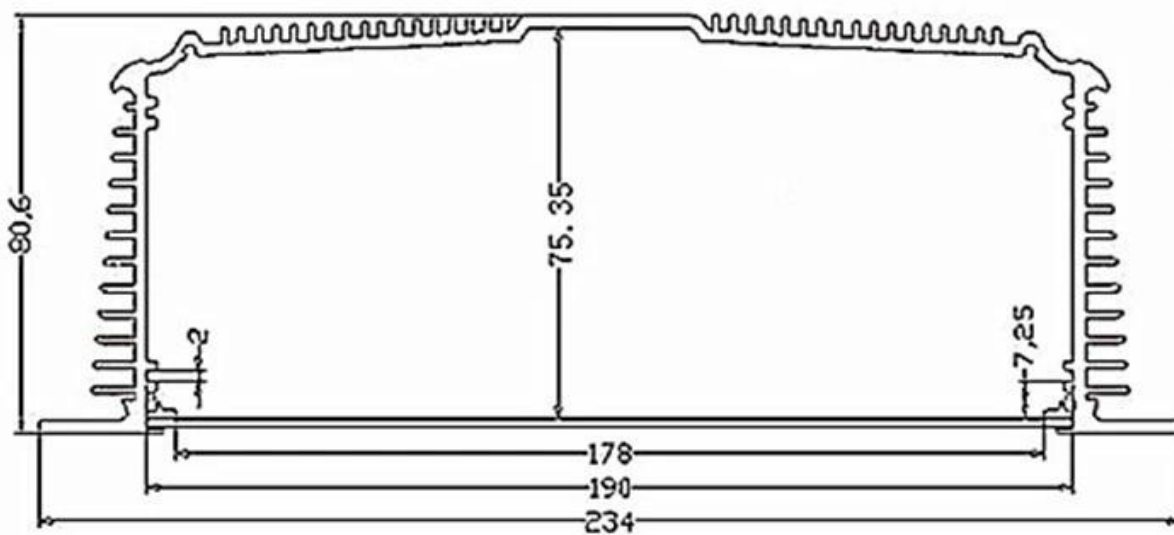

Wall panel enclosure brushed aluminum

Type	wall panel enclosure brushed aluminum
Brand	SZOMK
Material	aluminum
Model No.	AK-C-B18
Size	38x80xfree(mm) 1.50"x3.15"xfree
Color	silver
Customize MOQ	20 pieces
Protect level	IP54
Lead time	5-15 days after get payment
Normal packing	Carton

Detail pictures of wall panel enclosure brushed aluminum

SZOMK

SZOMK

SZOMK

SZOMK

Wall-mounting series

Size List:HxWxfree(mm)

Length can be random