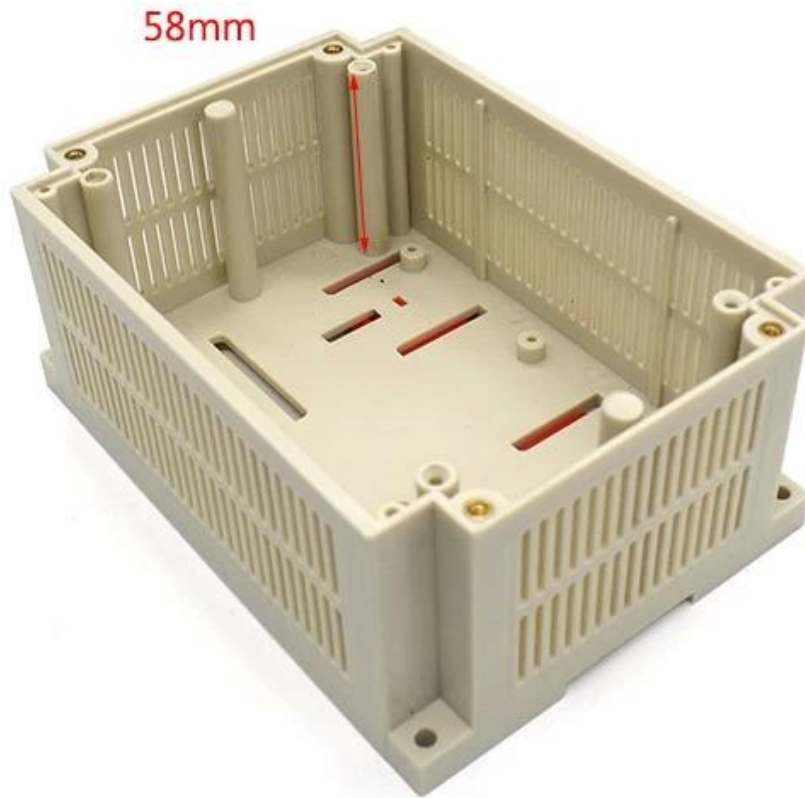

Cuadros detallados de la caja plástica del recinto del proyecto del PLC del carril din

SZOMK

*Customizable
Cutout, sticker
Silkscreen, color*

Weight: 135g

Size: 155*110*110 mm

Model No. AK-P-15

6.10*4.33*4.33 inch

SZOMK

*Customizable
Cutout, sticker
Silkscreen, color*

Weight: 135g

Size: 155*110*110 mm

Model No. AK-P-15

6.10*4.33*4.33 inch

SZOMK

*Customizable
Cutout, sticker
Silkscreen, color*

Weight: 135g

Size: 155*110*110 mm

Model No. AK-P-15

6.10*4.33*4.33 inch

SZOMK

*Customizable
Cutout, sticker
Silkscreen, color*

Weight: 135g

Size: 155*110*110 mm

Model No. AK-P-15

6.10*4.33*4.33 inch

Otra personalización

SZOMK

WE CAN DO

- ✓ *Provide thousands of public enclosure* MOQ: 1 piece
- ✓ *Small order custom* MOQ: 20-30 pcs
- ✓ *Design private custom enclosure (provide PCB)*
- ✓ *Molding, tooling (provide sample / STEP file)*