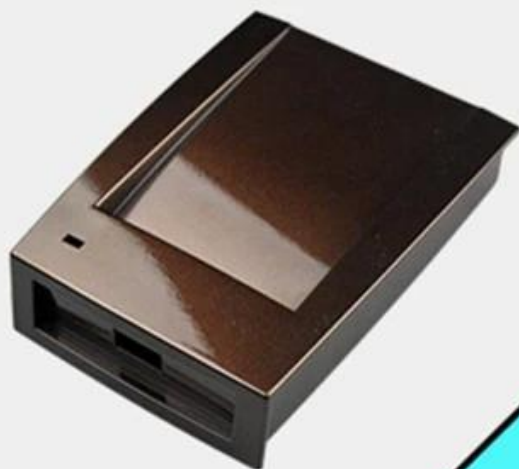

We can do customize