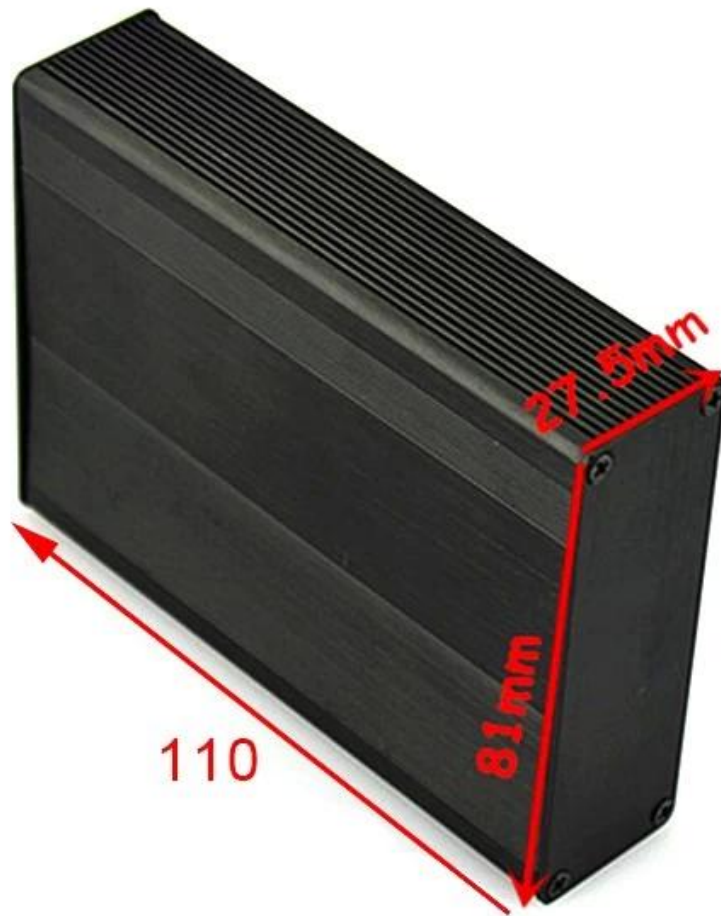

## Black top sales aluminum extruded enclosure manufacturer

Type	black top sales aluminum extruded enclosure manufacturer
Brand	SZOMK
Material	aluminum
Model No.	AK-C-B40
Size	27.5(H)x81(W)xfree(mm) 1.08"x3.19"xfree
Color	Black-different colors can be customized
MOQ	20 pieces
Protect level	IP54
Lead time	7-15 days after get payment
Normal packing	Carton and plastic foam and tape packaging

## Black top sales aluminum extruded enclosure manufacturer

**SZOMK**

**SZOMK**

Customizable  
Cutout, sticker  
Silkscreen, color

Weight : 100 g

Size: 1.08\*3.19\*4.33 inch

Model No. AK-C-B40

27.5\*81\*110 mm