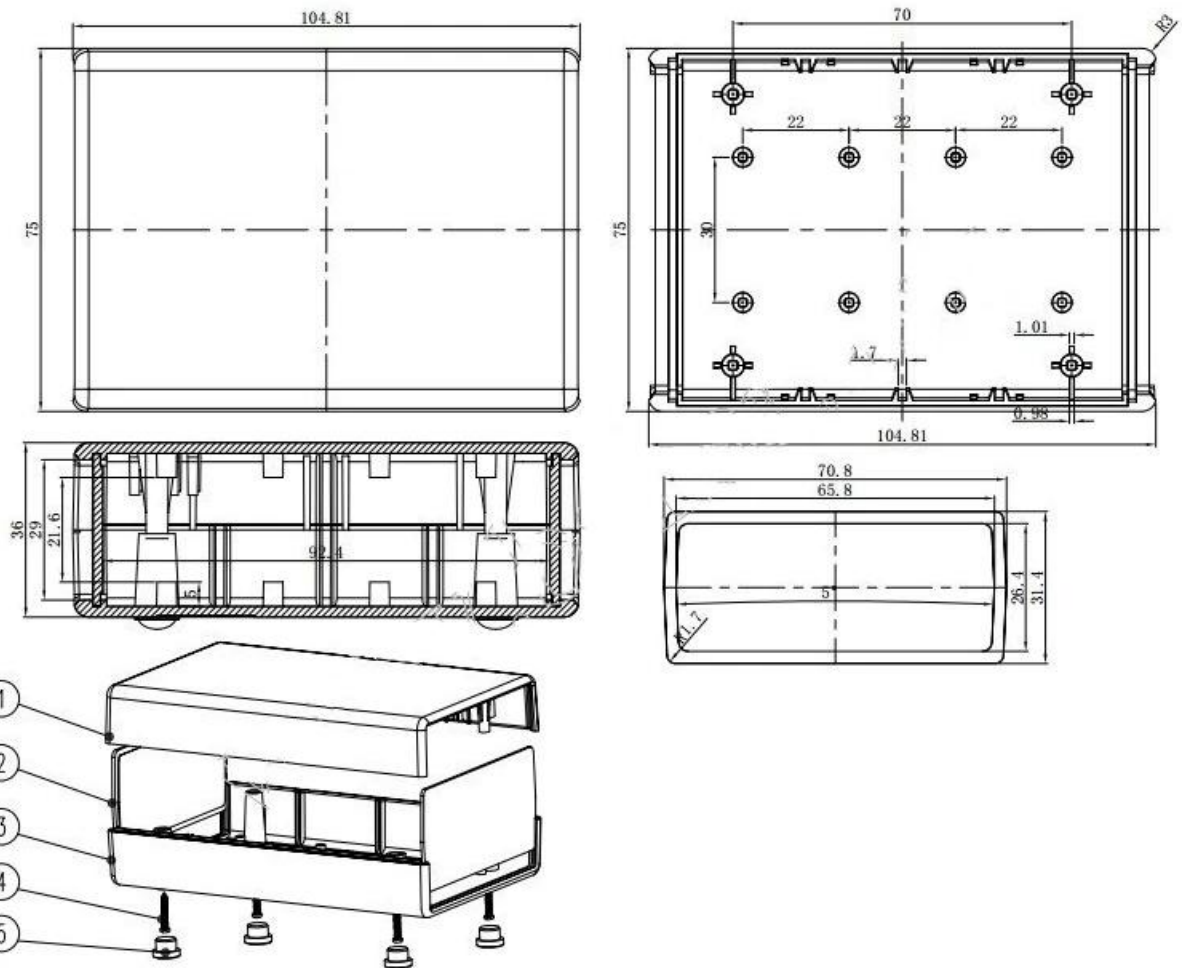

Customizable

cut holes
sticker
silk screen
color

94 g

size
105*75*35 mm
4.13*2.95*1.38 inch

SZOMK

AK-D-01

105*75*35 mm

SZOMK

Customizable

cut holes
sticker
silk screen
color

AK-D-01

94 g

105*75*35 mm

4.13*2.95*1.38 inch

Nuestro servicio personalizado:

Separar

BDH20001	105X75X36 MM	BDH20009	140X170X60MM
BDH20002	135X90X45MM	BDH20010	160X130X48MM
BDH20003	164X100X150MM	BDH20011	175X210X65MM
BDH20005	105X75X36 MM	BDH20012	180X140X60MM
BDH20006	135X90X45MM	BDH20013	200X190X76MM
BDH20007	164X100X50MM	BDH20014	230X210X86MM
		BDH20015	260X220X80MM
		BDH20016	290X260X80MM