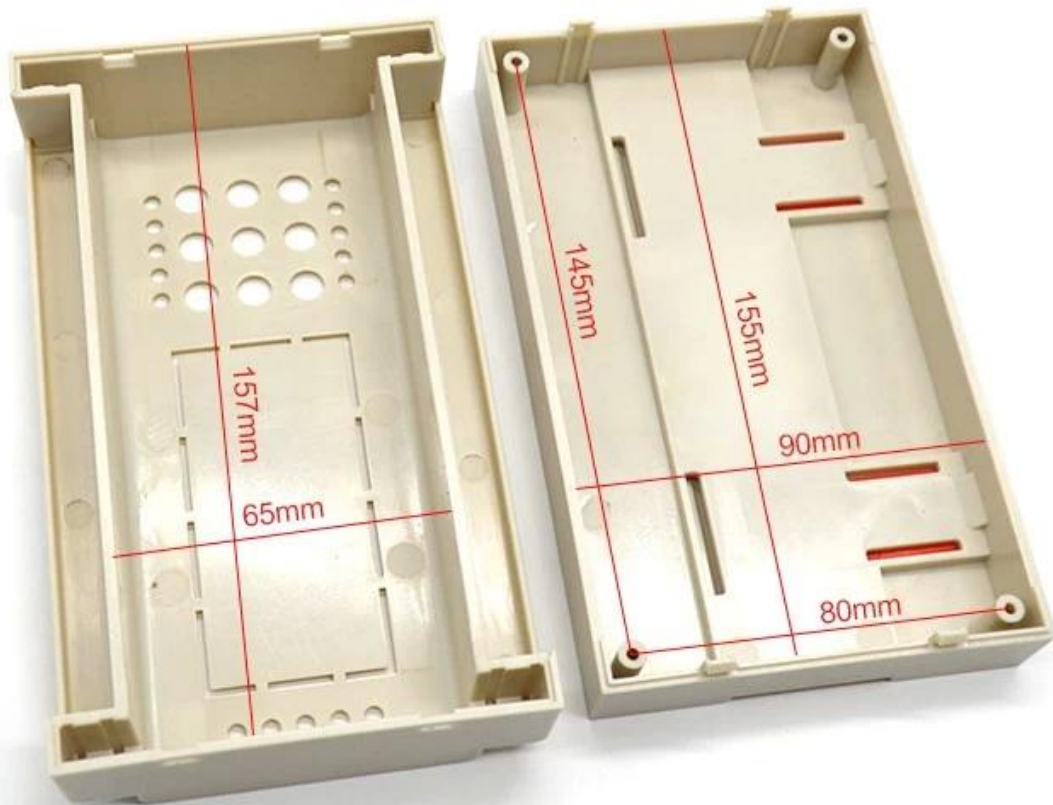

Images détaillées de cas de boîtier de contrôle en plastique PLC Din Rail

SZOMK

▶ **Enclosure Manufacturer**
www.chinaenclosure.com

SZOMK

Customizable
cutout, sticker
silkscreen, color

Weight: 135g
Model No. AK-DR-36

Size: 6.30*3.74*2.17 inch
160*95*55 mm

Autre personnalisation

SZOMK

WE CAN DO

- ✓ *Provide thousands of public enclosure* MOQ: 1 piece
- ✓ *Small order custom* MOQ: 20-30 pcs
- ✓ *Design private custom enclosure (provide PCB)*
- ✓ *Molding, tooling (provide sample / STEP file)*