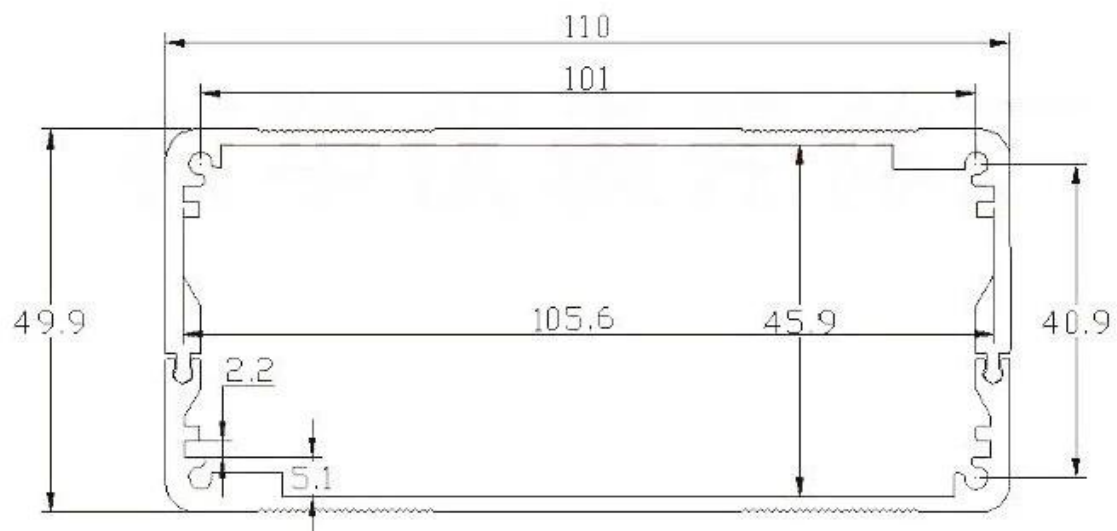

SZOMK

SZOMK

SZOMK

SZOMK

SZOMK

Wall-mounting series

Size List:HxWxfree(mm)

Length can be random

Nomal series

Size List:HxWxfree(mm)

Length can be random

| | | | |
|----------|-----------|----------|------------|
| AK-C-B1 | 45x70 | AK-C-B33 | 35x80 |
| AK-C-B2 | 23x44 | AK-C-B34 | 28x84 |
| AK-C-B3 | 43x96 | AK-C-B35 | 27.5x66.2 |
| AK-C-B4 | 24x64 | AK-C-B36 | 47x132 |
| AK-C-B5 | 27x66 | AK-C-B37 | 25x58 |
| AK-C-B6 | 48x58 | AK-C-B38 | 22.4x61 |
| AK-C-B7 | 25x40 | AK-C-B39 | 30.5x72 |
| AK-C-B8 | 20x54 | AK-C-B40 | 27.5x81 |
| AK-C-B9 | 44x80 | AK-C-B41 | 29x108 |
| AK-C-B10 | 19x52 | AK-C-B42 | 40x93 |
| AK-C-B11 | 22x104 | AK-C-B43 | 45x240 |
| AK-C-B12 | 38x63.5 | AK-C-B44 | 30x80 |
| AK-C-B13 | 33x70 | AK-C-B45 | 42.7x65.8 |
| AK-C-B14 | 32x23 | AK-C-B46 | 33x61 |
| AK-C-B15 | 29x75 | AK-C-B47 | 45.2x70.8 |
| AK-C-B16 | 25x82 | AK-C-B48 | 30x79 |
| AK-C-B17 | 35x65 | AK-C-B49 | 24x58 |
| AK-C-B18 | 39x80 | AK-C-B50 | 35x90 |
| AK-C-B19 | 29x67 | AK-C-B51 | 29x65 |
| AK-C-B20 | 27x142.5 | AK-C-B52 | 22.5x43.5 |
| AK-C-B21 | 28.8x82.8 | AK-C-B53 | 48x100 |
| AK-C-B22 | 45x122 | AK-C-B54 | 30x55 |
| AK-C-B23 | 32x82 | AK-C-B55 | 40x30 |
| AK-C-B24 | 40x157 | AK-C-B56 | 56x75 |
| AK-C-B25 | 32x138.5 | AK-C-B57 | 23.5x64 |
| AK-C-B26 | 25x66 | AK-C-B58 | 42.5x68 |
| AK-C-B27 | 24x70 | AK-C-B59 | 23.5x101.2 |
| AK-C-B28 | 19x45 | AK-C-B60 | 33x76.2 |
| AK-C-B29 | 22x55 | AK-C-B61 | 45x60 |
| AK-C-B30 | 25x64 | AK-C-B62 | 35x70 |
| AK-C-B31 | 29x46 | AK-C-B63 | 46x66 |
| AK-C-B32 | 47x88 | AK-C-B64 | 28x122.3 |