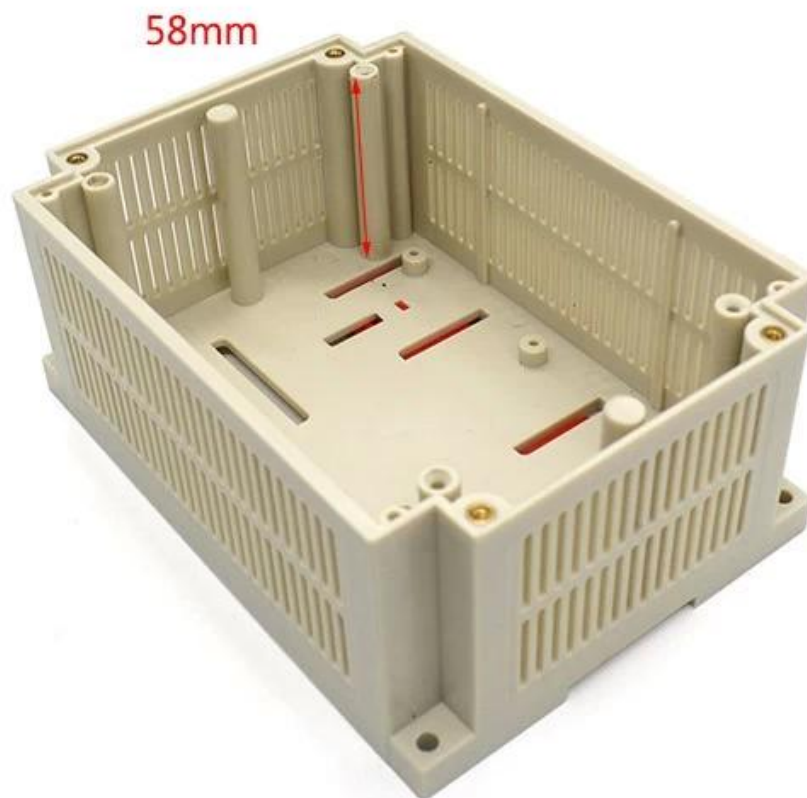

Des images détaillées de plastique din rail rail boîte de clôture du projet PLC

SZOMK

*Customizable
Cutout, sticker
Silkscreen, color*

Weight: 135g

Size: 155*110*110 mm

Model No. AK-P-15

6.10*4.33*4.33 inch

SZOMK

*Customizable
Cutout, sticker
Silkscreen, color*

Weight: 135g

Size: 155*110*110 mm

Model No. AK-P-15

6.10*4.33*4.33 inch

SZOMK

*Customizable
Cutout, sticker
Silkscreen, color*

Weight: 135g

Size: 155*110*110 mm

Model No. AK-P-15

6.10*4.33*4.33 inch

SZOMK

*Customizable
Cutout, sticker
Silkscreen, color*

Weight: 135g

Size: 155*110*110 mm

Model No. AK-P-15

6.10*4.33*4.33 inch

Autre personnalisation

SZOMK

WE CAN DO

- ✓ **Provide thousands of public enclosure** *MOQ: 1 piece*
- ✓ **Small order custom** *MOQ: 20-30 pcs*
- ✓ **Design private custom enclosure (provide PCB)**
- ✓ **Molding, tooling (provide sample / STEP file)**