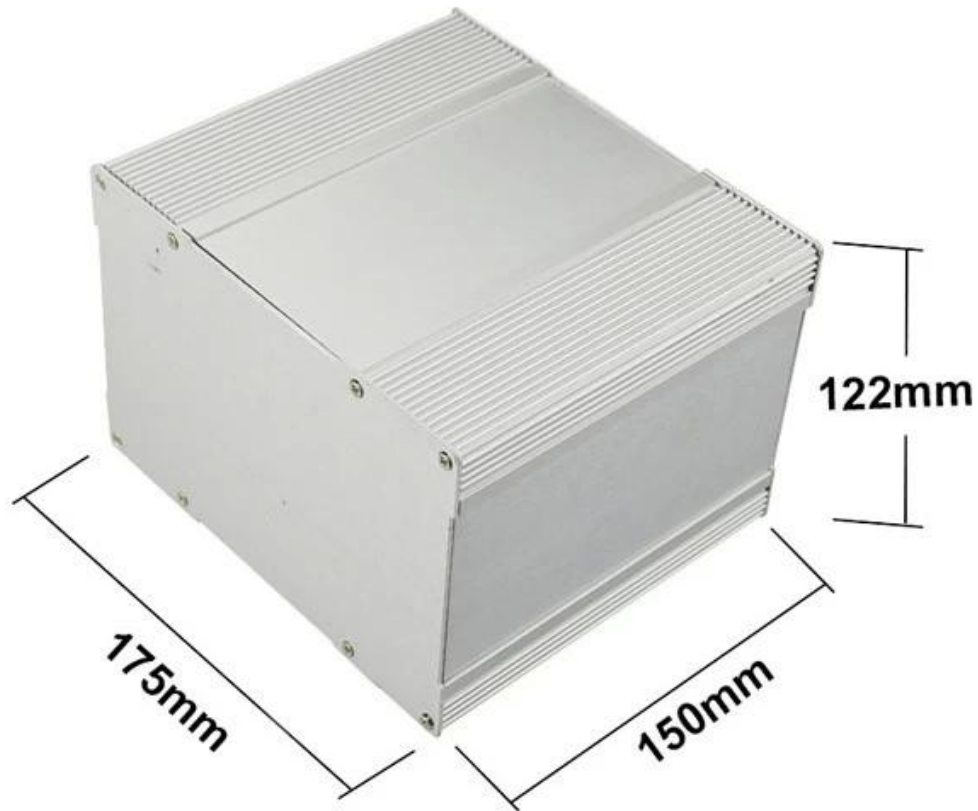

# SZOMK

Customizable  
cutout, sticker  
silkscreen, color

Weight: 830g  
Model No. AK-C-C54

Size: 4.80\*6.89\*5.91 inch  
122\*175\*150 mm

**SZOMK**

**SZOMK**