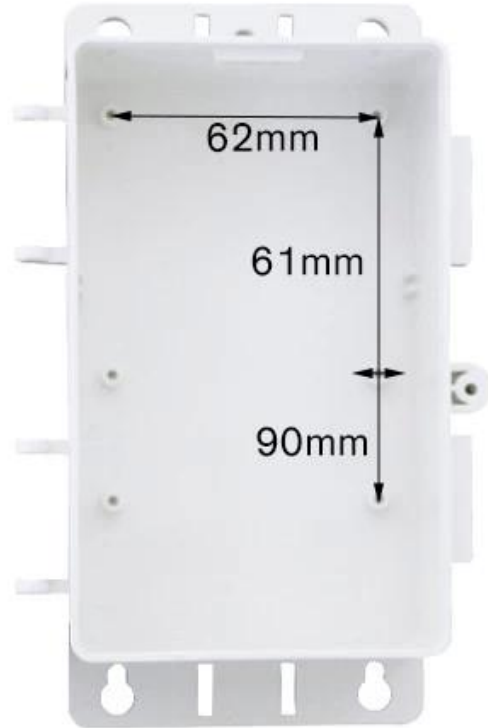

SZOMK

▶ **Enclosure Manufacturer**
www.chinaenclosure.com

SZOMK

AK-01-58 171*86*55mm 150g

SZOMK

AK-01-58 171*86*55mm 150g

SZOMK

AK-01-58 171*86*55mm 150g