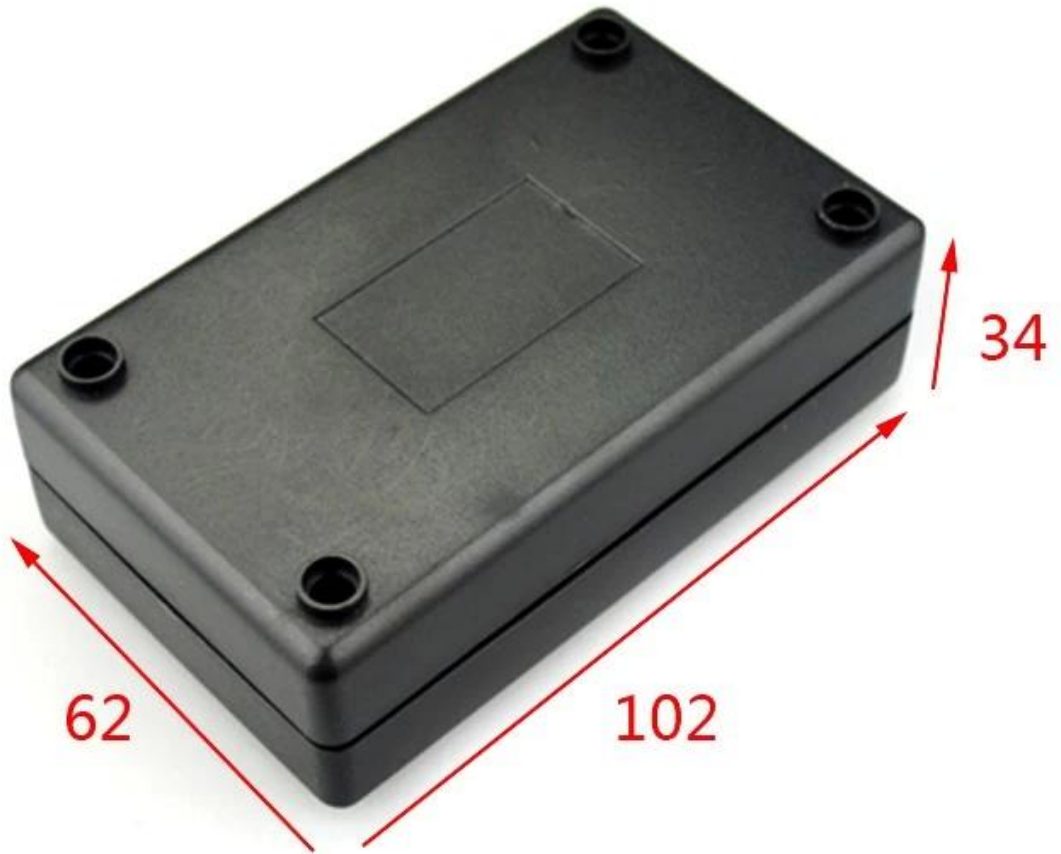

Weight :47 g  
Model No. AK-S-54

Size:4.02\*2.44\*1.34 inch  
102\*62\*34 mm

**SZOMK**

Customizable  
Cutout, sticker  
Silkscreen, color

Weight :47 g  
Model No. AK-S-54

Size:4.02\*2.44\*1.34 inch  
102\*62\*34 mm