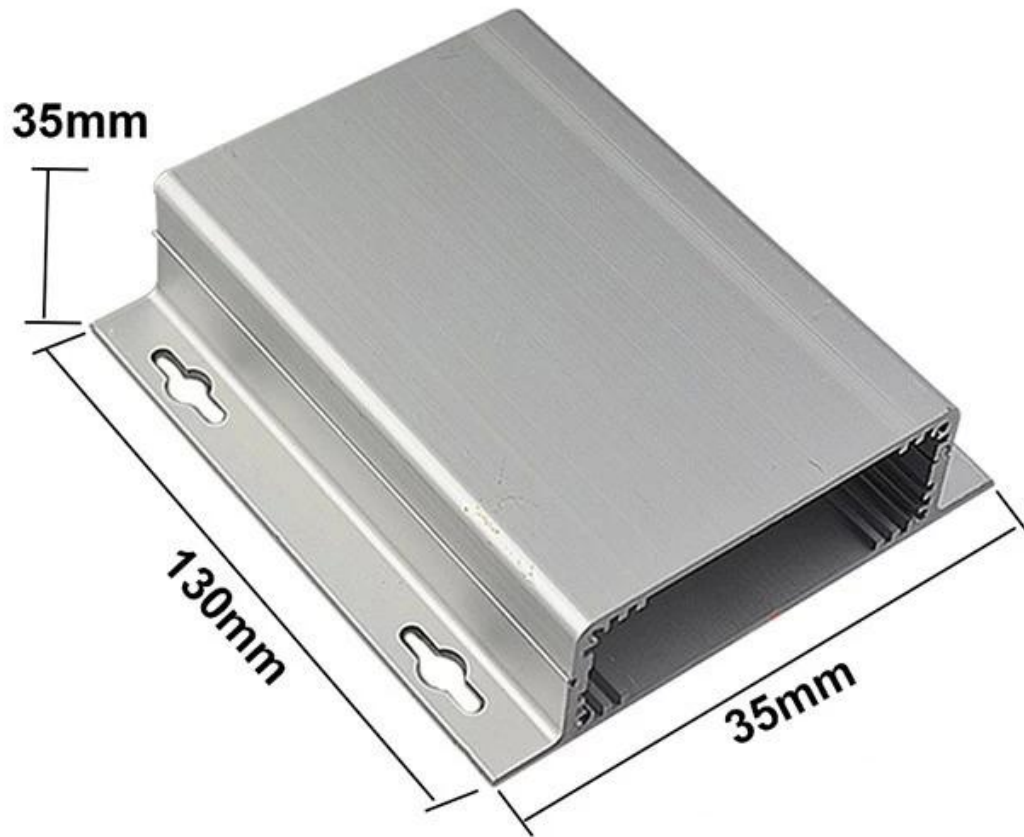

The electrical metal junction box is used as an anode, placed in electrolyte, artificially formed the enclosure having a protective aluminum oxide film on the surface.

Custom Aluminum Extrusion Enclosure for Electrical Junction Box features

Custom Aluminum Extrusion Enclosure for Electrical Junction Box

Type	Custom Aluminum Extrusion Enclosure for Electrical Junction Box
Brand	SZOMK
Material	aluminum
Model No.	AK-C-A26
Size	35(H)x120(W) x free(mm) 4.72"x1.38"x free
Color	Silver-different color can be customized
Customized MOQ	30 pieces
Protect level	IP54
Lead time	7-15 days after get payment
Normal packing	Carton and plastic foam and tape packaging

Detail picture of Custom Aluminum Extrusion Enclosure for Electrical Junction Box

SZOMK

▶ **Enclosure Manufacturer**
www.chinaenclosure.com

SZOMK

Customizable
cutout, sticker
silkscreen, color

Weight: 266g
Model No. AK-C-A26

Size: 4.72*1.38*5.12 inch
35*120*130 mm

SZOMK

SZOMK

Wall-mounting series

Size List:HxWxfree(mm)

Length can be random

AK-C-A1	36x147	AK-C-A17	40.5x97
AK-C-A2	41x147	AK-C-A18	80x234
AK-C-A3	29x129	AK-C-A19	40x80.5
AK-C-A4	28x104	AK-C-A20	33x105
AK-C-A5	32x155	AK-C-A21	39x96
AK-C-A6	71x190	AK-C-A22	24x76
AK-C-A7	46x190	AK-C-A23	58x180
AK-C-A8	38x88	AK-C-A24	29x164
AK-C-A9	48x204	AK-C-A25	61x147
AK-C-A10	38x150	AK-C-A26	35x120
AK-C-A11	55x150	AK-C-A27	36x85
AK-C-A12	45x138	AK-C-A28	28x165
AK-C-A13	55x147	AK-C-A29	52x165
AK-C-A14	30x67	AK-C-A30	33.5x103
AK-C-A15	73.5x250	AK-C-A31	39x144
AK-C-A16	24x80	AK-C-A32	26x66