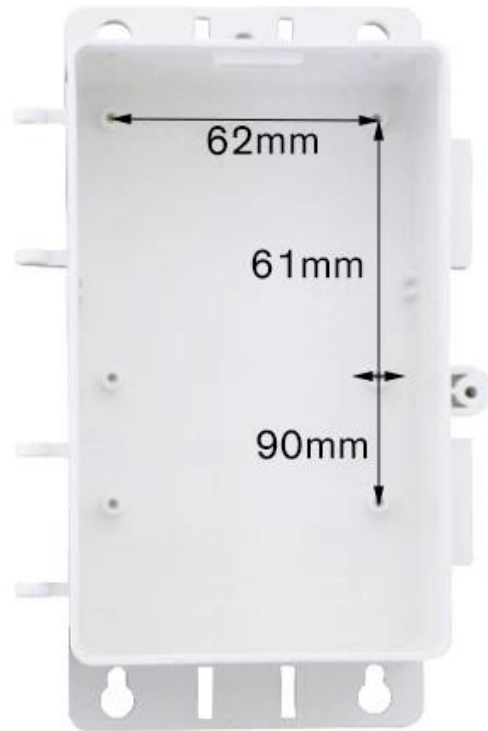

SZOMK

AK-01-58 171*86*55mm 150g