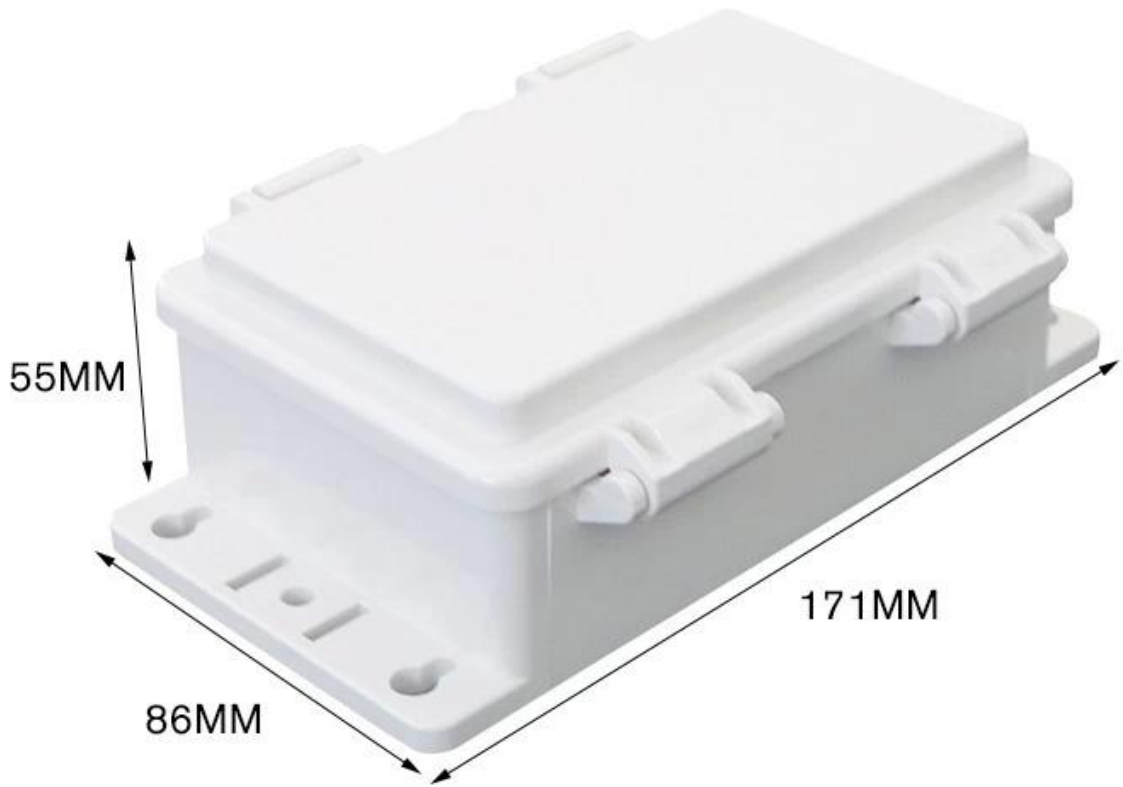

SZOMK

▶ **Enclosure Manufacturer**
www.chinaenclosure.com

SZOMK

AK-01-58 171*86*55mm 150g

SZOMK

AK-01-58 171*86*55mm 150g

SZOMK

AK-01-58 171*86*55mm 150g