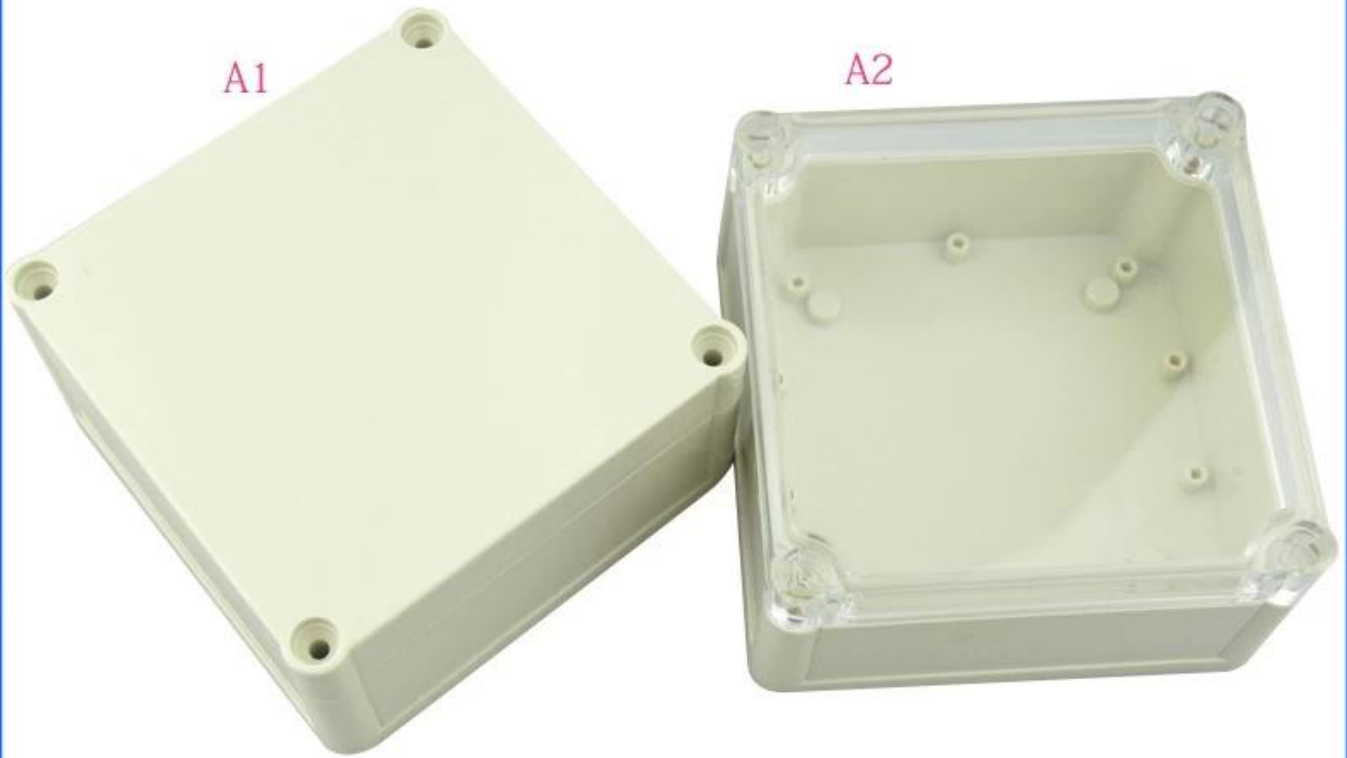

## **Detailed pictures of IP68 junction box waterproof plastic enclosure instrument**

**SZOMK**

▶ **Enclosure Manufacturer**  
[www.chinaenclosure.com](http://www.chinaenclosure.com)

# SZOMK

Customizable  
cutout, sticker  
silkscreen, color

Model No. AK10511

Size: 4.72\*4.72\*2.40 inch  
120\*120\*61 mm

**Other customization**

**SZOMK**