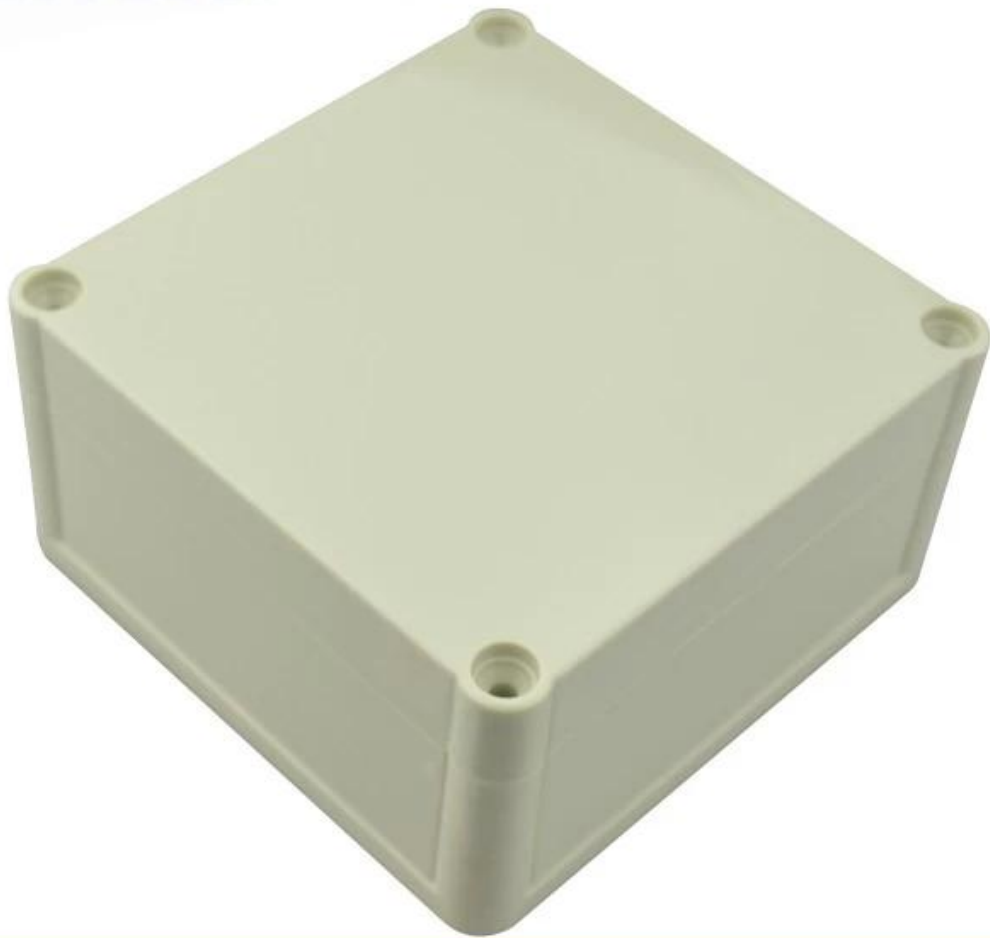

## **Advantages of IP68 junction box waterproof plastic enclosure instrument**

1. Has a strong resistance to abrasion, weathering, corrosion.
2. Can be formed on the surface of a variety of colors, to maximize fit your requirements.
3. Have a strong hardness, can be well protected your electronics.

## **Detailed pictures of IP68 junction box waterproof plastic enclosure instrument**

**SZOMK**

▶ **Enclosure Manufacturer**  
[www.chinaenclosure.com](http://www.chinaenclosure.com)

# SZOMK

Customizable  
cutout, sticker  
silkscreen, color

Model No. AK10511

Size: 4.72\*4.72\*2.40 inch  
120\*120\*61 mm

**Other customization**

**SZOMK**