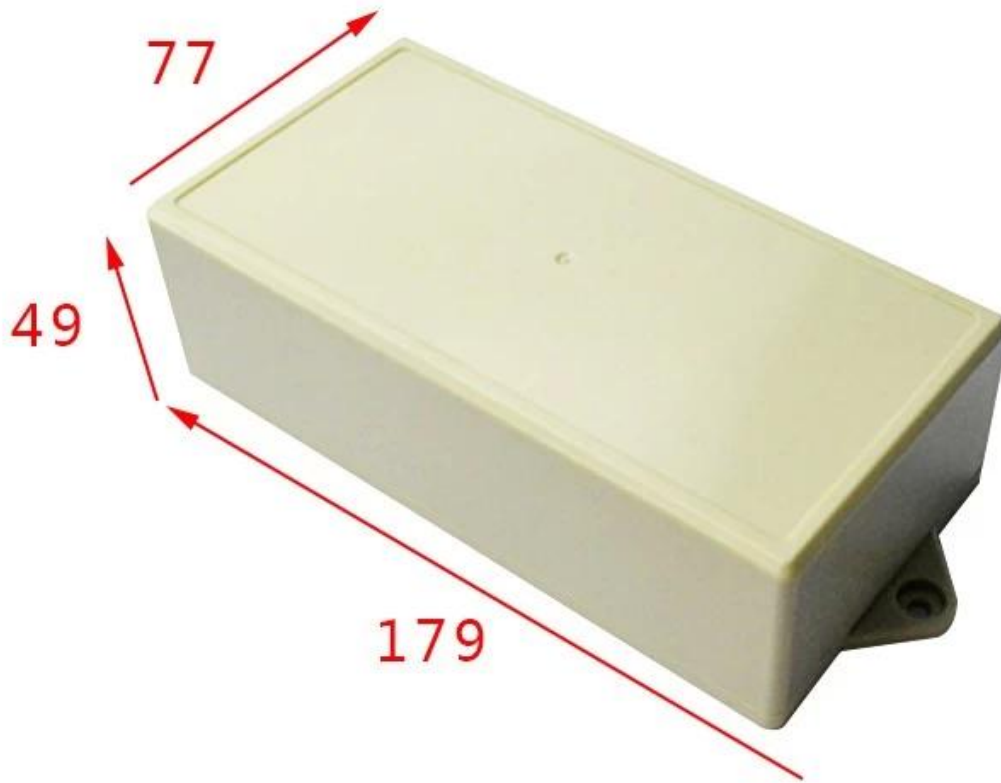

## Features:

- 1, the product has a separate boxes and cartons.
- 2, the wall and the shell wall screw, the decorative sheet (grinding screw position).
- 3, with a simple (client) to match the screw
- 4, all of pouch packaging.
- 5, the product is made of a plastic material
- 6, respectively, according to their needs and drilling.

## Main purpose:

In the wall-mounted meter boxes and geographical differences in the different names are used for different industrial main junction boxes, meter boxes, electronic products, such as Shell, is mainly used for indoor and outdoor electrical, communications, fire fighting equipment, iron, electronics, electricity, railways, construction sites, cocks, airports, hotels, large factories, pollution range.

**SZOMK**

Customizable  
Cutout, sticker  
Silkscreen, color

Size: 7.05\*3.03\*1.77 inch

Model No. AK-W-56

179\*77\*49 mm

**SZOMK**

比例 3:5

5							
4	19-81-3	螺丝盖子	2	普通ABS			
3	PT3x8	PT3x8十字圆头自攻螺钉	4	铁			
2	19-87-2	下壳	1	普通ABS			
1	19-87-1	上壳	1	普通ABS			
序号 Number	产品编号 Product Code	零件名称 Part Name	数量 Quantity	材料 Material	重量(g) Weight	备注 REMARK	
图号 Drawing	审核 Auditing	版本 Version	零件名称 Part Name		材料 Material		
			产品名称 Product Name		装配图	图样比例 Drawing Scale	4:5 A3
			产品编号 Product Code		19-87	视图 Front View	(mm)
共 页 第 页							