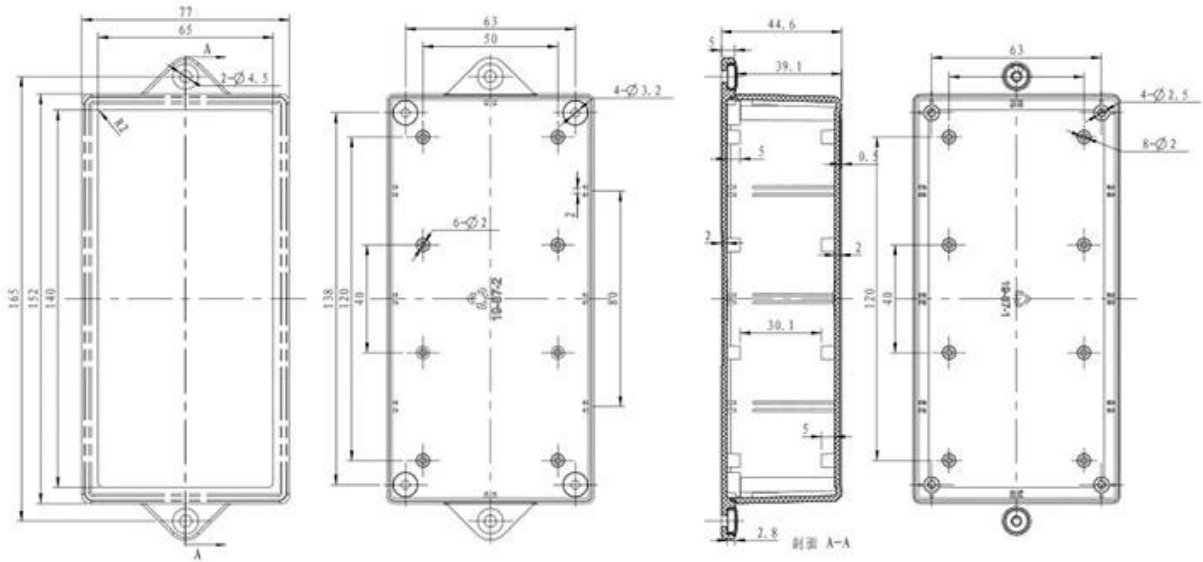

## Features:

- 1, the product has a separate boxes and cartons.
- 2, the wall and the shell wall screw, the decorative sheet (grinding screw position).
- 3, with a simple (client) to match the screw
- 4, all of pouch packaging.
- 5, the product is made of a plastic material
- 6, respectively, according to their needs and drilling.

**SZOMK**

Customizable  
Cutout, sticker  
Silkscreen, color

Size: 7.05\*3.03\*1.77 inch

Model No. AK-W-56

179\*77\*49 mm

**SZOMK**

比例 3:5

5							
4	19-81-3	螺丝盖子	2	普通ABS			
3	PT3x8	PT3x8十字圆头自攻螺钉	4	铁			
2	19-87-2	下壳	1	普通ABS			
1	19-87-1	上壳	1	普通ABS			
序号 Number	产品编号 Product Code	零件名称 Part Name	数量 Quantity	材料 Material	重量(g) Weight	备注 REMARK	
图号 Drawing	审核 Auditing	版本 Version	零件名称 Part Name		材料 Material		
			产品名称 Product Name		装配图	图样比例 Drawing Scale	4:5 A3
			产品编号 Product Code		19-87	视图 Front View	(mm)
共 页 第 页							