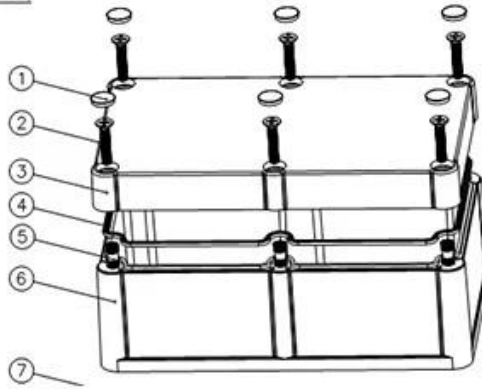

Grub Screw(6PCS)
Material:Stainless Steel
Standard:M4*25

Screw Lid(6PCS)
Material:ABS
Color:Light Grey(FS20412)

Self-Tapping Screw(4PCS)
Material:Iron
Standard:M4*30

Copper Nut(4PCS)
Material:M4*5
Color:Copper