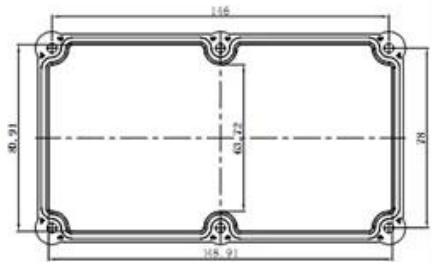

Grub Screw(6PCS)
Material:Stainless Steel
Standard:M4*25

Screw Lid(6PCS)
Material:ABS
Color:Light Grey(FS20412)

Self-Tapping Screw(4PCS)
Material:Iron
Standard:M4*30

Copper Nut(4PCS)
Material:M4*5
Color:Copper