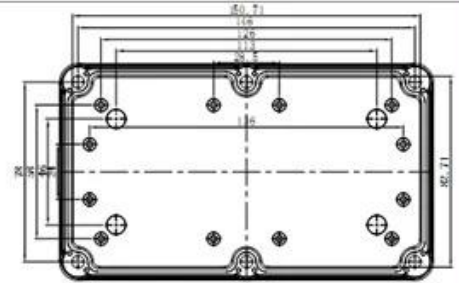

Grub Screw(6PCS)
Material:Stainless Steel
Standard:M4*25

Screw Lid(6PCS)
Material:ABS
Color:Light Grey(FS20412)

Self-Tapping Screw(4PCS)
Material:Iron
Standard:M4*30

Copper Nut(4PCS)
Material:M4*5
Color:Copper