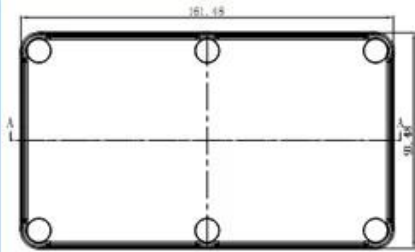

Grub Screw(6PCS)
Material:Stainless Steel
Standard:M4*25

Screw Lid(6PCS)
Material:ABS
Color:Light Grey(FS20412)