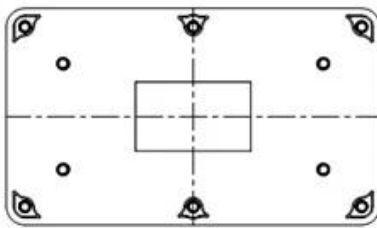

Grub Screw(6PCS)
Material:Stainless Steel
Standard:M4*25

Screw Lid(6PCS)
Material:ABS
Color:Light Grey(FS20412)

Self-Tapping Screw(4PCS)
Material:Iron
Standard:M4*30

Copper Nut(4PCS)
Material:M4*5
Color:Copper