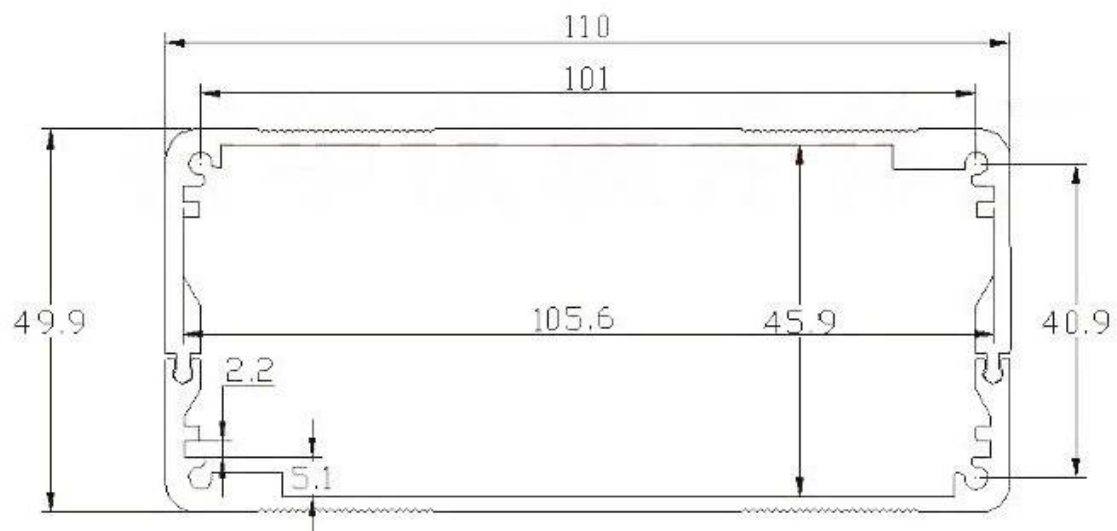

SZOMK

SZOMK

SZOMK

SZOMK

SZOMK

Wall-mounting series

Size List:HxWxfree(mm)

Length can be random

Nomal series

Size List:HxWxfree(mm)

Length can be random

AK-C-B1	45x70	AK-C-B33	35x80
AK-C-B2	23x44	AK-C-B34	28x84
AK-C-B3	43x96	AK-C-B35	27.5x66.2
AK-C-B4	24x64	AK-C-B36	47x132
AK-C-B5	27x66	AK-C-B37	25x58
AK-C-B6	48x58	AK-C-B38	22.4x61
AK-C-B7	25x40	AK-C-B39	30.5x72
AK-C-B8	20x54	AK-C-B40	27.5x81
AK-C-B9	44x80	AK-C-B41	29x108
AK-C-B10	19x52	AK-C-B42	40x93
AK-C-B11	22x104	AK-C-B43	45x240
AK-C-B12	38x63.5	AK-C-B44	30x80
AK-C-B13	33x70	AK-C-B45	42.7x65.8
AK-C-B14	32x23	AK-C-B46	33x61
AK-C-B15	29x75	AK-C-B47	45.2x70.8
AK-C-B16	25x82	AK-C-B48	30x79
AK-C-B17	35x65	AK-C-B49	24x58
AK-C-B18	39x80	AK-C-B50	35x90
AK-C-B19	29x67	AK-C-B51	29x65
AK-C-B20	27x142.5	AK-C-B52	22.5x43.5
AK-C-B21	28.8x82.8	AK-C-B53	48x100
AK-C-B22	45x122	AK-C-B54	30x55
AK-C-B23	32x82	AK-C-B55	40x30
AK-C-B24	40x157	AK-C-B56	56x75
AK-C-B25	32x138.5	AK-C-B57	23.5x64
AK-C-B26	25x66	AK-C-B58	42.5x68
AK-C-B27	24x70	AK-C-B59	23.5x101.2
AK-C-B28	19x45	AK-C-B60	33x76.2
AK-C-B29	22x55	AK-C-B61	45x60
AK-C-B30	25x64	AK-C-B62	35x70
AK-C-B31	29x46	AK-C-B63	46x66
AK-C-B32	47x88	AK-C-B64	28x122.3