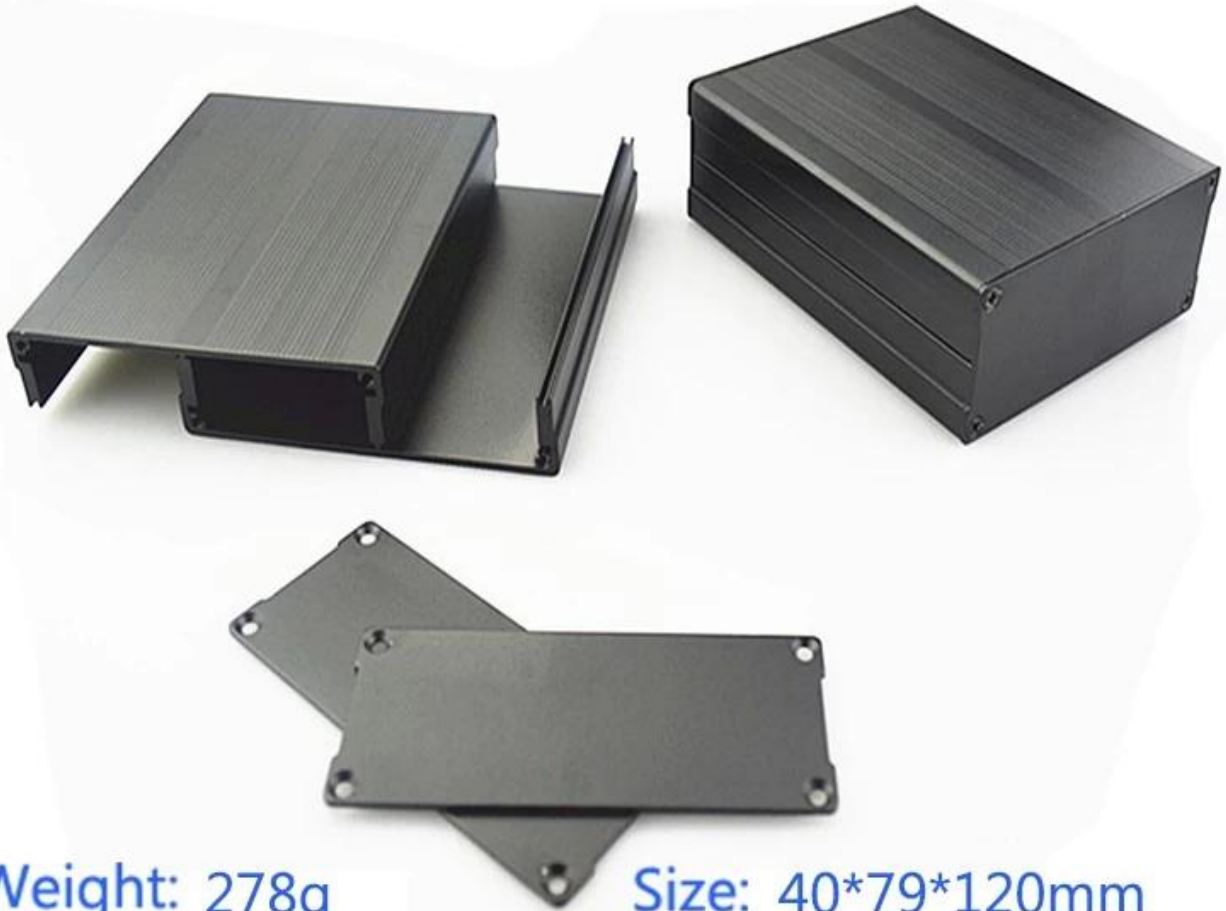

# China high quality seperated series 120X97X40mm aluminum enclosuer

High quality enclosure show:

SZOMK

*Customizable  
Cutout, sticker  
Silkscreen, color*

Weight: 278g

Size: 40\*79\*120mm

Model No. AK-C-C1

1.57\*3.11\*4.72 inch

SZOMK

*Customizable  
Cutout, sticker  
Silkscreen, color*

Weight: 278g

Size: 40\*79\*120mm

Model No. AK-C-C1

1.57\*3.11\*4.72 inch

SZOMK

*Customizable  
Cutout, sticker  
Silkscreen, color*

Weight: 278g

Size: 40\*79\*120mm

Model No. AK-C-C1

1.57\*3.11\*4.72 inch

# SZOMK

*Customizable  
Cutout, sticker  
Silkscreen, color*

Weight: 278g

Size: 40\*79\*120mm

Model No. AK-C-C1

1.57\*3.11\*4.72 inch

Type	Seperated aluminum enclosure
Model No.	AK-C-C1
Size	120X97X40mm
Color	Black & Customized other colors
Weight	278g