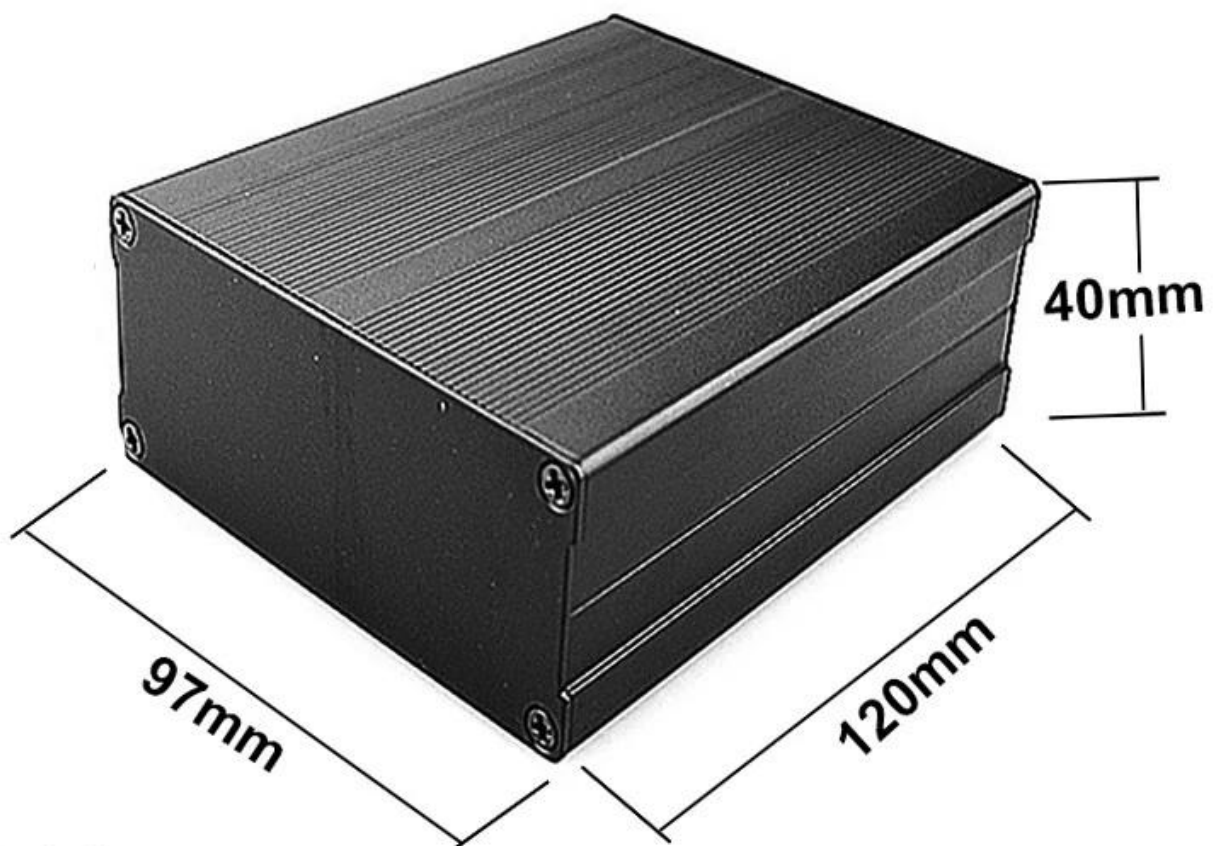

# China high quality seperated series 120X97X40mm aluminum enclosuer

High quality enclosure show:

SZOMK

*Customizable  
Cutout, sticker  
Silkscreen, color*

Weight: 278g

Size: 40\*79\*120mm

Model No. AK-C-C1

1.57\*3.11\*4.72 inch

SZOMK

*Customizable  
Cutout, sticker  
Silkscreen, color*

Weight: 278g

Size: 40\*79\*120mm

Model No. AK-C-C1

1.57\*3.11\*4.72 inch

SZOMK

*Customizable  
Cutout, sticker  
Silkscreen, color*

Weight: 278g

Size: 40\*79\*120mm

Model No. AK-C-C1

1.57\*3.11\*4.72 inch

# SZOMK

*Customizable  
Cutout, sticker  
Silkscreen, color*

Weight: 278g

Size: 40\*79\*120mm

Model No. AK-C-C1

1.57\*3.11\*4.72 inch

Type	Seperated aluminum enclosure
Model No.	AK-C-C1
Size	120X97X40mm
Color	Black & Customized other colors
Weight	278g