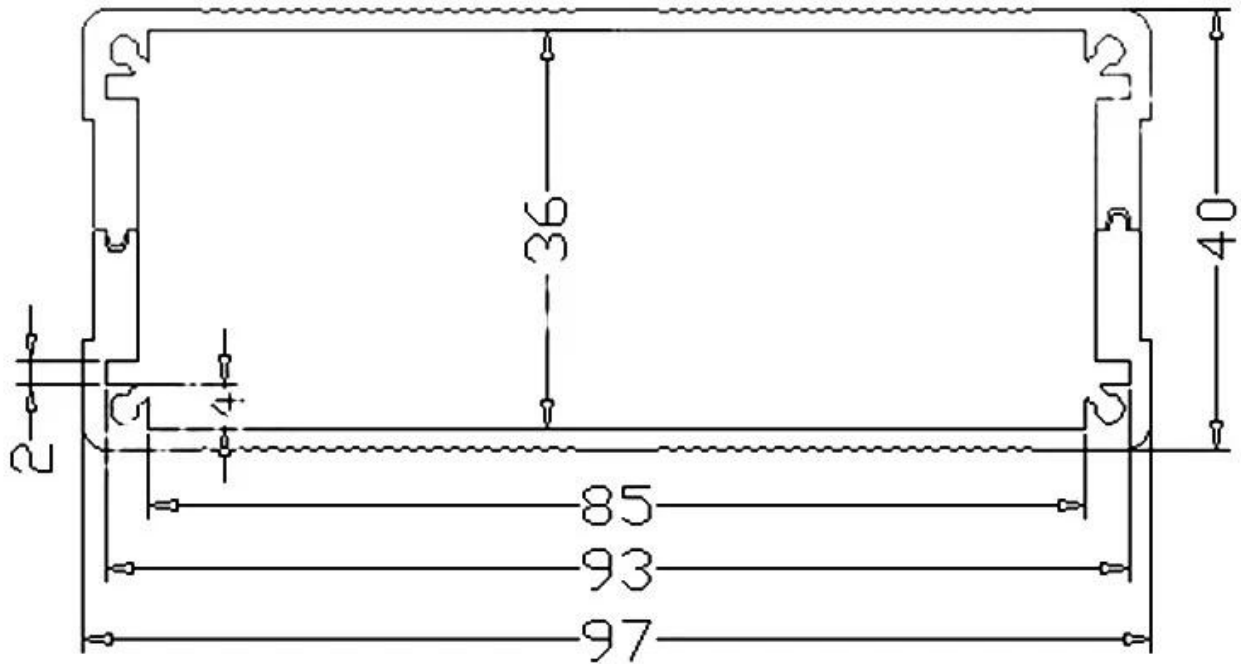

# China high quality seperated series 120X97X40mm aluminum enclosuer

High quality enclosure show:

SZOMK

*Customizable  
Cutout, sticker  
Silkscreen, color*

Weight: 278g

Size: 40\*79\*120mm

Model No. AK-C-C1

1.57\*3.11\*4.72 inch

SZOMK

*Customizable  
Cutout, sticker  
Silkscreen, color*

Weight: 278g

Size: 40\*79\*120mm

Model No. AK-C-C1

1.57\*3.11\*4.72 inch

SZOMK

*Customizable  
Cutout, sticker  
Silkscreen, color*

Weight: 278g

Size: 40\*79\*120mm

Model No. AK-C-C1

1.57\*3.11\*4.72 inch

# SZOMK

*Customizable  
Cutout, sticker  
Silkscreen, color*

Weight: 278g

Size: 40\*79\*120mm

Model No. AK-C-C1

1.57\*3.11\*4.72 inch

Type	Seperated aluminum enclosure
Model No.	AK-C-C1
Size	120X97X40mm
Color	Black & Customized other colors
Weight	278g