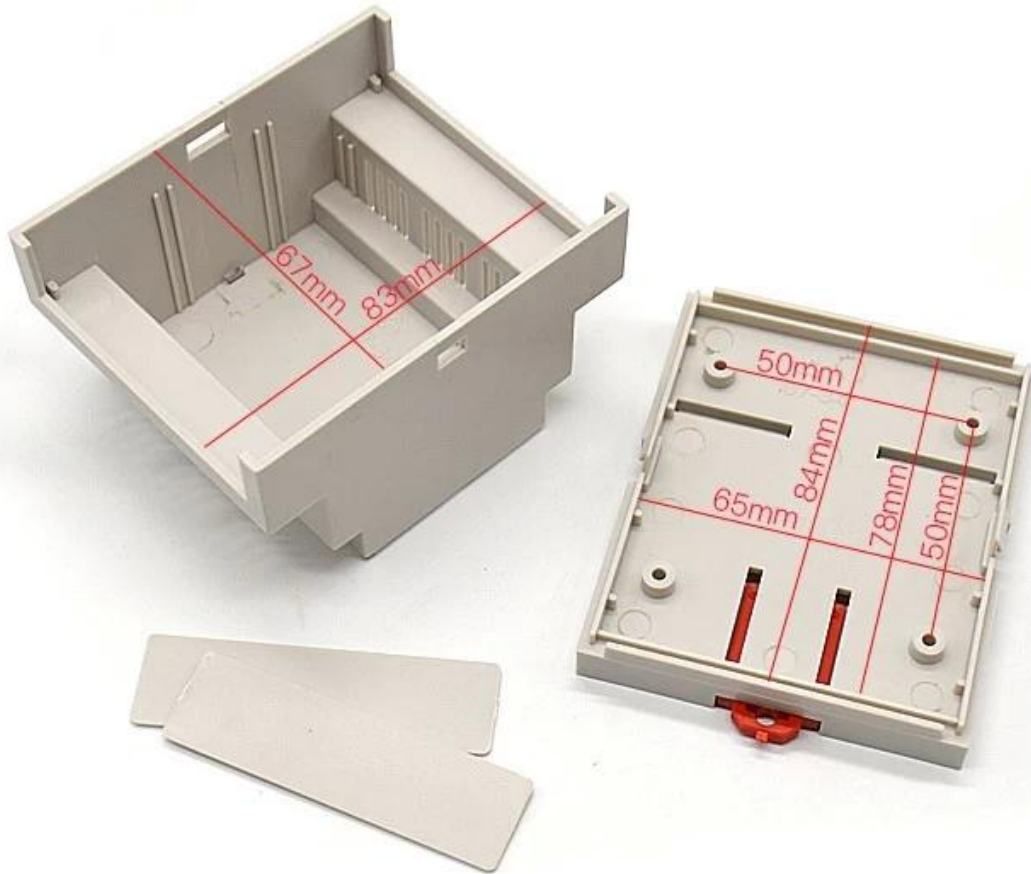

Immagini dettagliate dell'alloggiamento della custodia in plastica ABS su guida DIN

SZOMK

▶ **Enclosure Manufacturer**
www.chinaenclosure.com

SZOMK

Customizable
cutout, sticker
silkscreen, color

Weight: 63g
Model No. AK-DR-41

Size: 3.43*2.36*2.80 inch
87*60*71 mm

Altra personalizzazione

SZOMK

WE CAN DO

- ✓ **Provide thousands of public enclosure** *MOQ: 1 piece*
- ✓ **Small order custom** *MOQ: 20-30 pcs*
- ✓ **Design private custom enclosure (provide PCB)**
- ✓ **Molding, tooling (provide sample / STEP file)**