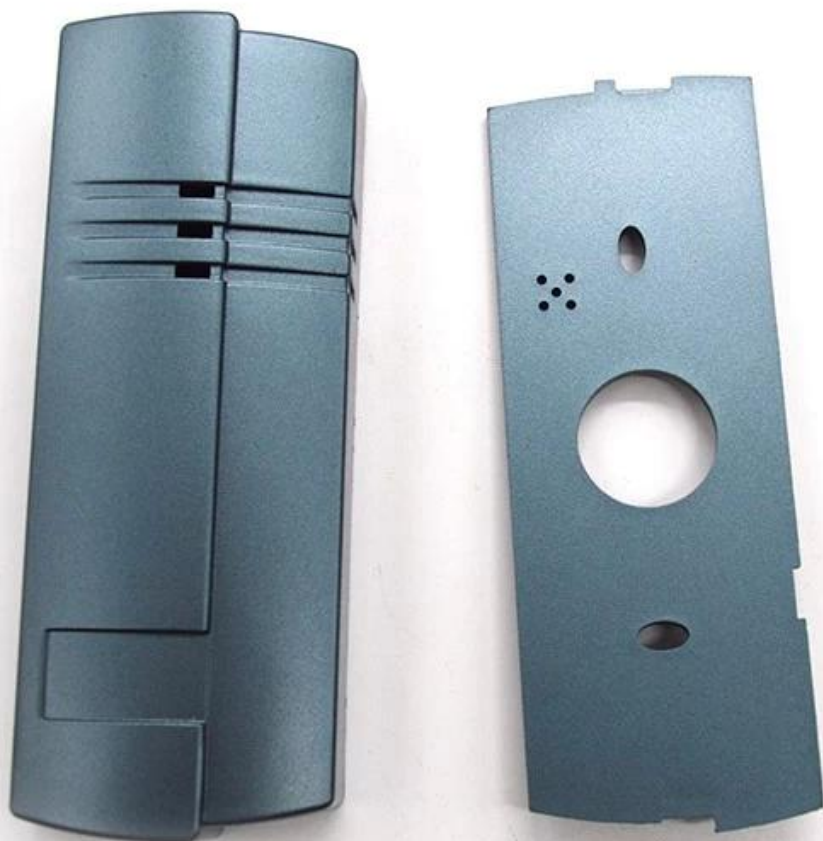

SZOMK

Servizi personalizzati