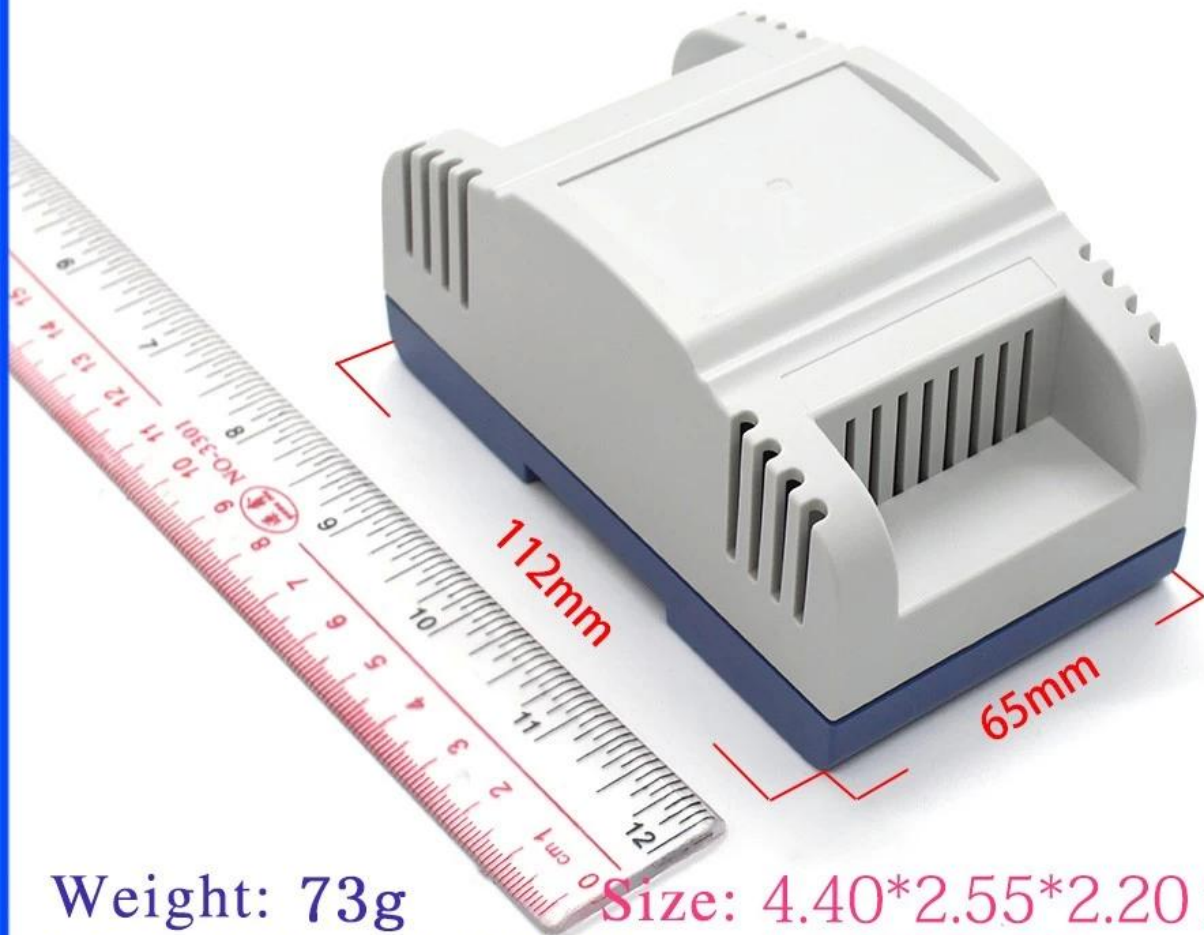

Immagini dettagliate di [involucro di guida din in plastica abs](#)

SZOMK

▶ **Enclosure Manufacturer**
www.chinaenclosure.com

SZOMK

Customizable
cutout, sticker
silkscreen, color

Weight: 73g

Model No. AK-DR-59

Size: 4.40*2.55*2.20 inch
112*65*56 mm

Altra personalizzazione di [involucro di guida din in plastica abs](#)

SZOMK

WE CAN DO

- ✓ *Provide thousands of public enclosure* MOQ: 1 piece
- ✓ *Small order custom* MOQ: 20-30 pcs
- ✓ *Design private custom enclosure (provide PCB)*
- ✓ *Molding, tooling (provide sample / STEP file)*