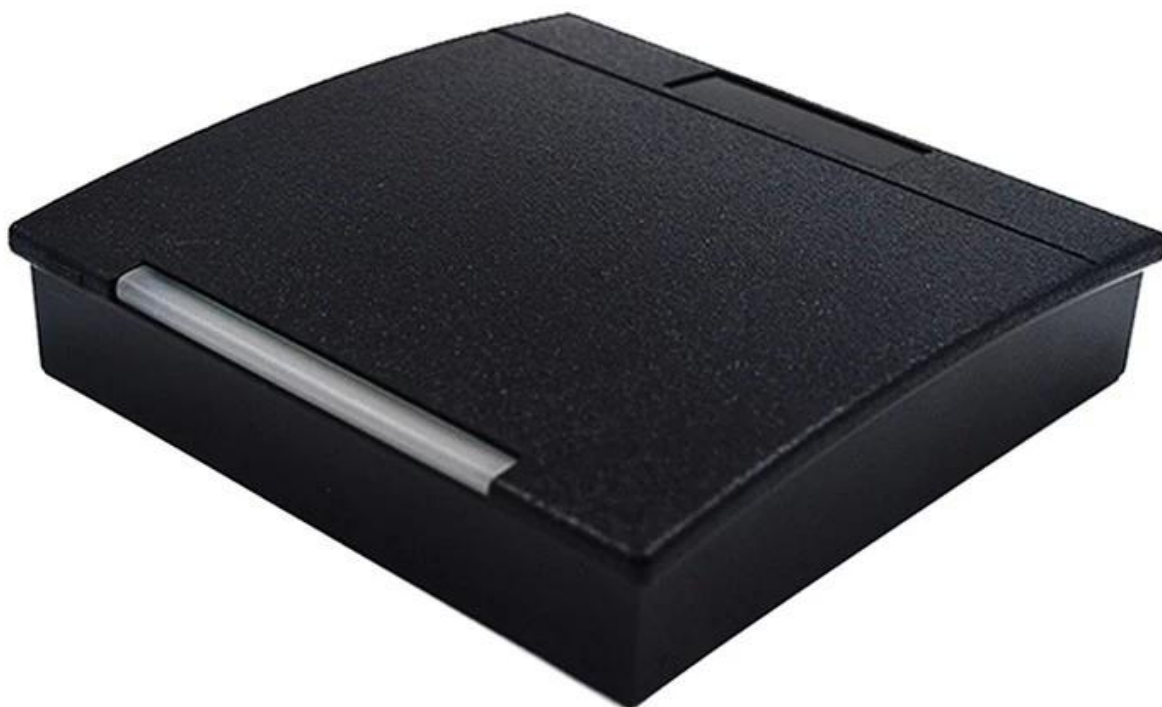

Shenzhen high quality hot sale 84X84X20mm abs plastic access control enclosure manufacture

High quality enclosure show:

SZOMK

*Customizable
Cutout, sticker
Silkscreen, color*

Weight: 65g

Size: 84*84*20mm

Model No. AK-R-36

3.31*3.31*0.79 inch

SZOMK

*Customizable
Cutout, sticker
Silkscreen, color*

Weight: 65g

Size: 84*84*20mm

Model No. AK-R-36

3.31*3.31*0.79 inch

SZOMK

*Customizable
Cutout, sticker
Silkscreen, color*

Weight: 65g

Size: 84*84*20mm

Model No. AK-R-36

3.31*3.31*0.79 inch

SZOMK

*Customizable
Cutout, sticker
Silkscreen, color*

Weight: 65g

Size: 84*84*20mm

Model No. AK-R-36

3.31*3.31*0.79 inch

| | |
|-----------|----------------------------------|
| Type | Access control plastic enclosure |
| Model No. | AK-R-36 |
| Size | 84X84X20mm |
| Color | Black & Custom other color |
| Weight | 65g |