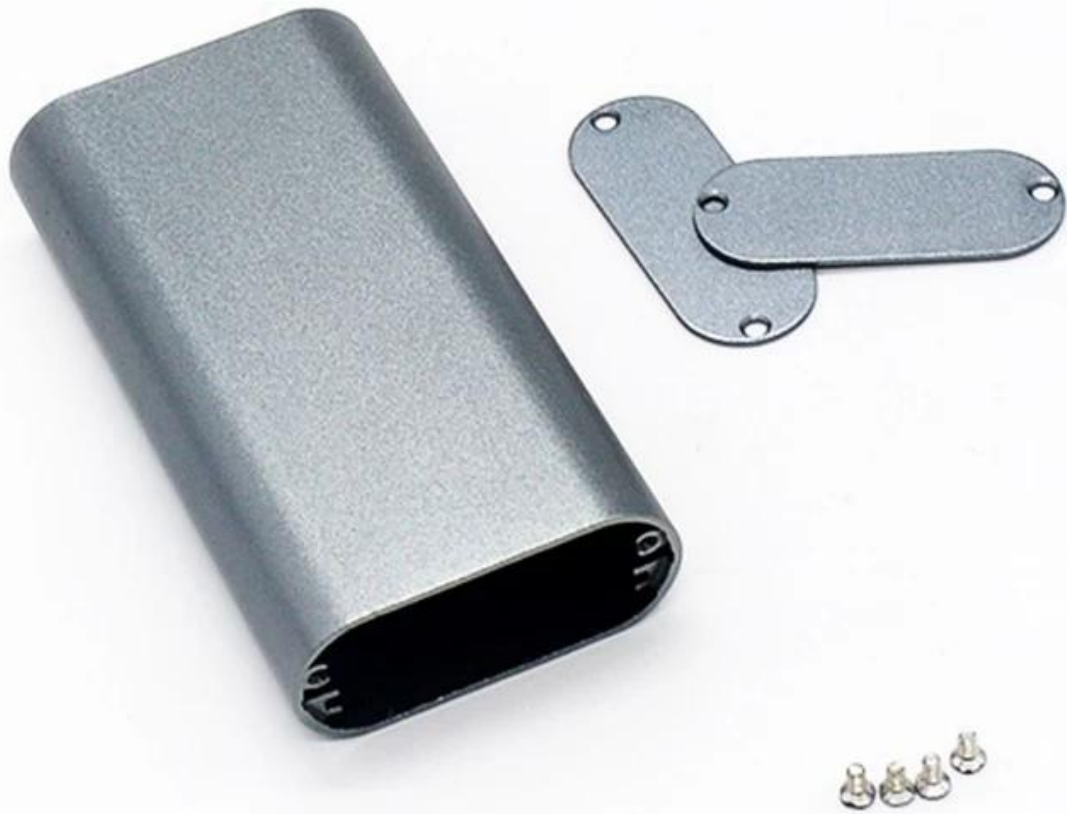

Armadio elettronico in alluminio per la visione di arecont

SZOMK

▶ **Enclosure Manufacturer**
www.chinaenclosure.com

SZOMK

Customizable
cutout, sticker
silkscreen, color

Weight: 61g

Model No. AK-C-B69

Size: 4.02*2.01*2.83 inch

102*51*21 mm

SZOMK

SZOMK

SZOMK

SZOMK

Wall-mounting series

Size List:HxWxfree(mm)

Length can be random