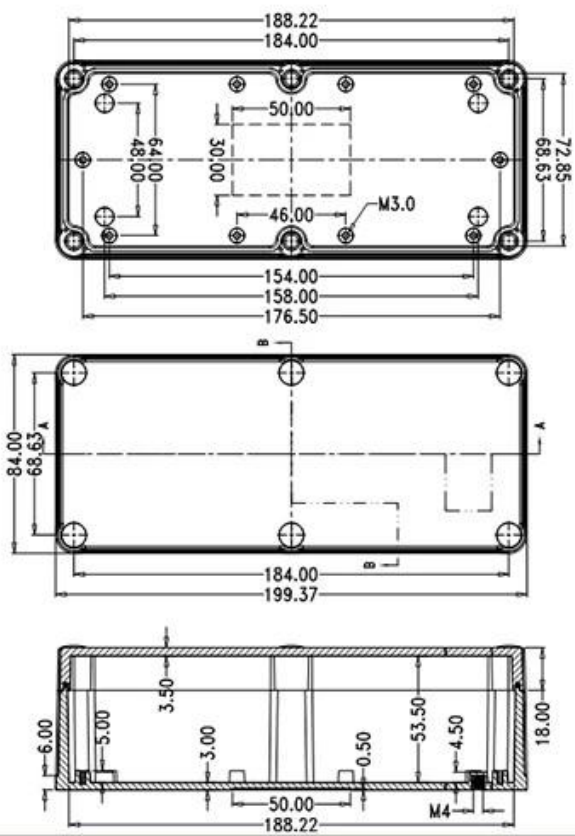

Grub Screw(6PCS)
Material:Stainless Steel
Standard:M4*25

Screw Lid(6PCS)
Material:ABS
Color:Light Grey(FS20412)

Self-Tapping Screw(4PCS)
Material:Iron
Standard:M4*30

Copper Nut(4PCS)
Material:M4*5
Color:Copper