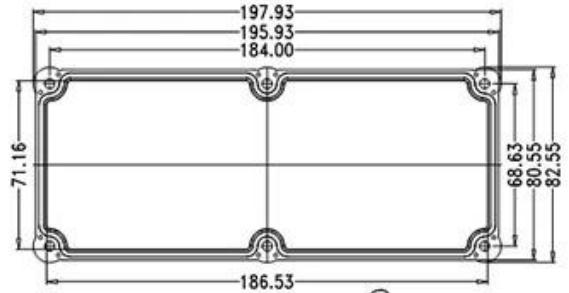

Grub Screw(6PCS)
Material:Stainless Steel
Standard:M4*25

Screw Lid(6PCS)
Material:ABS
Color:Light Grey(FS20412)

Self-Tapping Screw(4PCS)
Material:Iron
Standard:M4*30

Copper Nut(4PCS)
Material:M4*5
Color:Copper