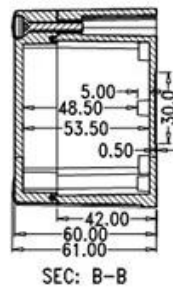

Grub Screw(6PCS)
Material:Stainless Steel
Standard:M4*25

Screw Lid(6PCS)
Material:ABS
Color:Light Grey(FS20412)

Self-Tapping Screw(4PCS)
Material:Iron
Standard:M4*30

Copper Nut(4PCS)
Material:M4*5
Color:Copper