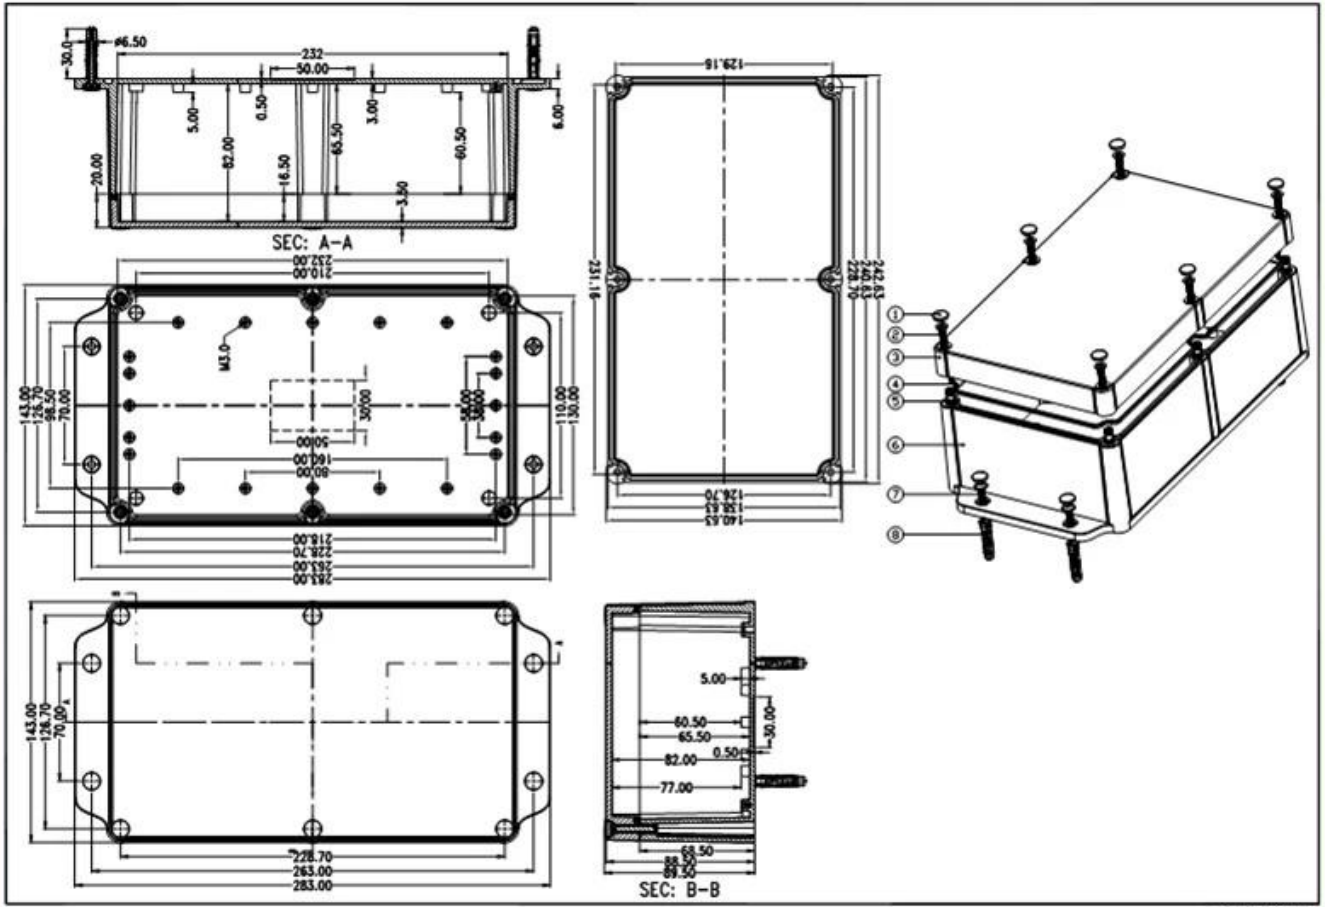

Grub Screw(6PCS)
Material:Stainless Steel
Standard:M4*25

Screw Lid(6PCS)
Material:ABS
Color:Light Grey(FS20412)

Self-Tapping Screw(4PCS)
Material:Iron
Standard:M4*30

Copper Nut(4PCS)
Material:M4*5
Color:Copper