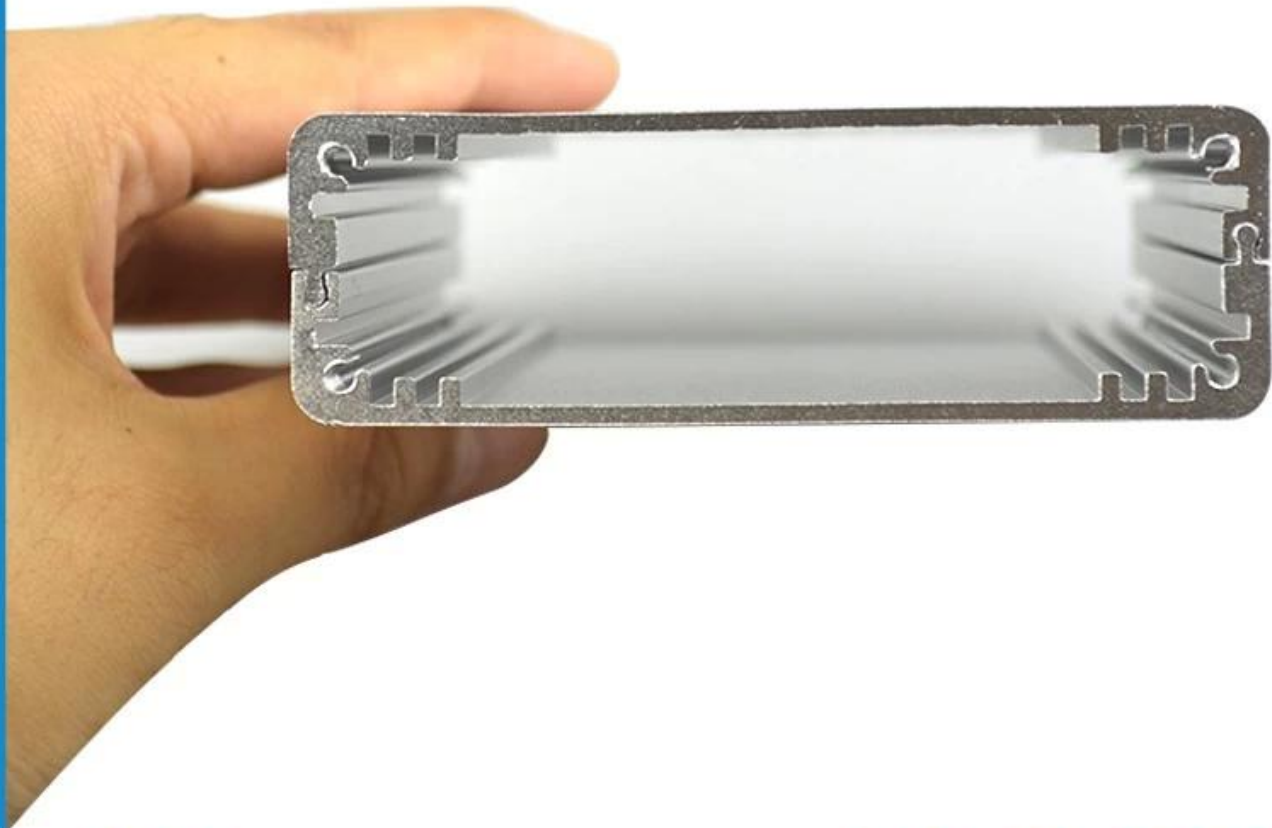

SZOMK

Aluminum Box

29x90x100mm

173g

AK-C-C30

SZOMK

Aluminum Box

29x90x100mm

173g

AK-C-C30