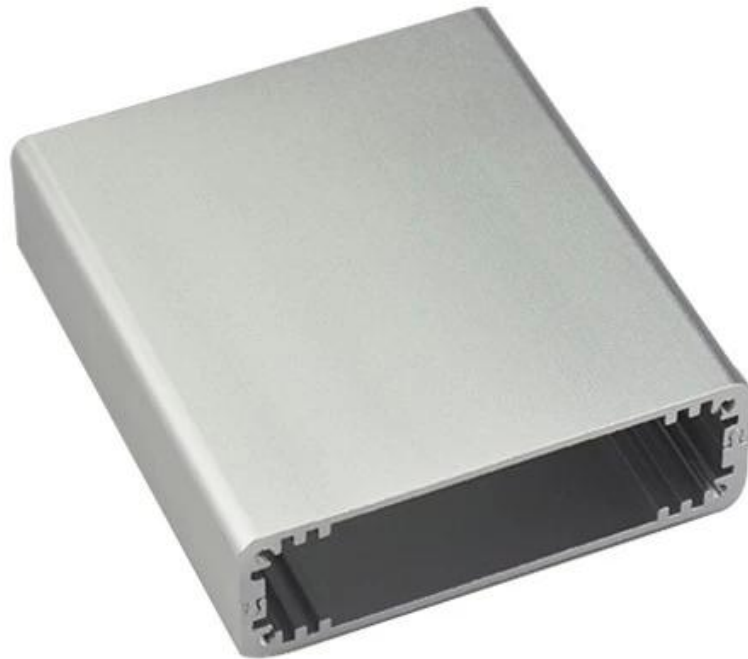

SZOMK

Aluminum Box

29x90x100mm

173g

AK-C-C30

SZOMK

Aluminum Box

29x90x100mm

173g

AK-C-C30